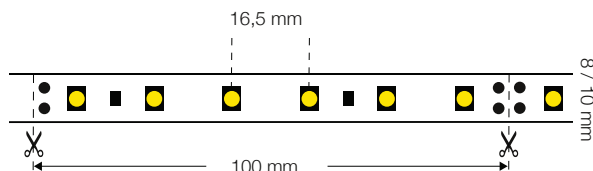

Basic CC 4,3W

SLC

Scandinavian Lighting Concept

- Low wattage strip, 4,3W/m
- Suitable for visual decorative and accentual effects
- Good solution as for instance background light on walls, inside of shelves and niches
- Constant Current technology protects each LED diode against voltage drop and gives more uniform light on long distances
- 3Ms adhesive tape on the backside of the strips ensures easy and quick installation
- Available in many lengths, colour temperatures and IP-rating options

Diodes: 60 LED pr. meter
Cutting point: Every 6. diode's (10 cm)
Connection: 2 meter cable on each end
Max length: 20 meter
Voltage: 24 VDC

Colour Rendering: CRI >80
MacAdam: 3
Beam angle: 120°
Operating temperature: -10°C ~ +45°C
Expected lifetime: 60 000 hours (L80B10)

Art.no.	Colour temp.	Lumen	Wattage	IP-grade	Length	Width	Height
S10020	2700K	350 lm/m	4,3W/m	IP20	10 m*	8 mm	2 mm
S10021	3000K	360 lm/m	4,3W/m	IP20	10 m*	8 mm	2 mm
S10022	4000K	370 lm/m	4,3W/m	IP20	10 m	8 mm	2 mm
S10023	2700K	320 lm/m	4,3W/m	IP54	10 m	8 mm	2,5 mm
S10024	3000K	330 lm/m	4,3W/m	IP54	10 m	8 mm	2,5 mm
S10025	4000K	340 lm/m	4,3W/m	IP54	10 m	8 mm	2,5 mm
S10026	2700K	320 lm/m	4,3W/m	IP67	10 m	10 mm	4 mm
S10027	3000K	330 lm/m	4,3W/m	IP67	10 m	10 mm	4 mm
S10028	4000K	340 lm/m	4,3W/m	IP67	10 m	10 mm	4 mm
S10901	2700K	350 lm/m	4,3W/m	IP20	30 m	8 mm	2 mm
S10902	3000K	360 lm/m	4,3W/m	IP20	30 m	8 mm	2 mm