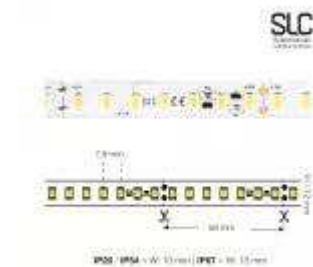

IP20 / IP54 = W: 10 mm | IP67 = W: 12 mm

LED-STRIP HO 4000K CC 15W/m 5m 24VDC CRI>80 IP67

Professional LED-strip with constant current and high efficiency. Perfect for bigger projects, where light output is important

DESCRIPTION

ADDITIONAL INFORMATION

Product Type *LED-STRIP*

Power Supply *Constant Current*

Input *24VDC*

Lumen/m	<i>1560 lm/m</i>
Lenght	<i>5m</i>
Height	<i>4mm</i>
Width	<i>12mm</i>
LED`s pr. meter	<i>126 LED`s pr. meter</i>
Cutting point	<i>56mm</i>
Chip	<i>SMD Chip 2835 Epistar</i>
Colour Toleranse	<i>MacAdam 3</i>
Protection	<i>IP67</i>
Expected Lifetime	<i>60000 Hours (L80B10)</i>
Operating temperature:	<i>-10°C – +45°C</i>
Connection	<i>2m wire at both ends</i>

Related products

MONO (WHITE)

LED-STRIP BASIC
3000K CV 4.8W/m 5m
24VDC CRI>80 IP54

Low wattage LED-strip;
4,8W/m. Suitable for visual
decorative effects

MONO (WHITE)

LED-STRIP BASIC
2700K CV 4.8W/m 5m
24VDC CRI>80 IP20

Low wattage LED-strip;
4,8W/m. Suitable for visual
decorative effects

MONO (WHITE)

LED-STRIP STANDARD
3000K CV 9.6W/m 30m
24VDC CRI>80 IP20

Standard Constant Voltage
LED-strip with very good light
output and low power