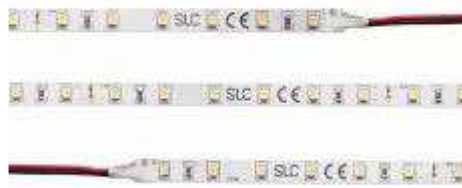

DESCRIPTION

ADDITIONAL INFORMATION

Product Type *LED-STRIP*

Power Supply *Constant Current*

Input *24VDC*

Lumen/m	<i>1560 lm/m</i>
Lenght	<i>5m</i>
Height	<i>4mm</i>
Width	<i>12mm</i>
LED`s pr. meter	<i>126 LED`s pr. meter</i>
Cutting point	<i>56mm</i>
Chip	<i>SMD Chip 2835 Epistar</i>
Colour Toleranse	<i>MacAdam 3</i>
Protection	<i>IP67</i>
Expected Lifetime	<i>60000 Hours (L80B10)</i>
Operating temperature:	<i>-10°C – +45°C</i>
Connection	<i>2m wire at both ends</i>

Related products

MONO (WHITE)

LED-STRIP BASIC
3000K CV 4.8W/m 5m
24VDC CRI>80 IP54

Low wattage LED-strip;
4,8W/m. Suitable for visual
decorative effects

MONO (WHITE)

LED-STRIP BASIC
2700K CV 4.8W/m 5m
24VDC CRI>80 IP20

Low wattage LED-strip;
4,8W/m. Suitable for visual
decorative effects

MONO (WHITE)

LED-STRIP STANDARD
3000K CV 9.6W/m 30m
24VDC CRI>80 IP20

Standard Constant Voltage
LED-strip with very good light
output and low power

MONO (WHITE)

LED-STRIP BASIC
3000K CC 4.32W/m
30m 24VDC CRI>80
IP20

Low wattage Constant Current
LED-strip for long stretches of
continues decorative lighting

[DELIVERY AND PAYMENT](#)

[GF-DESIGN](#)

[HANDLEKURV](#)