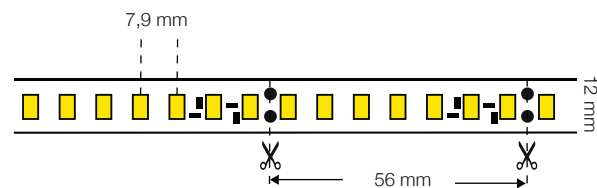

# High Output 25W

SLC

Scandinavian  
Lighting Concept

IP20

CC

24VDC

2700K

3000K

4000K

- Professional LED-strip with high efficiency
- Perfect for bigger projects, where light output is important
- Constant Current technology protects each LED diode against voltage drop and gives more uniform light on long distances
- **Integrated overheating protection**
- Shall be installed in aluminum profiles, to ensure sufficient cooling and long product lifetime
- 126 LED diodes per meter make it easy to achieve uniform and smooth light line in any installation
- 3Ms adhesive tape on the backside of the strips ensures easy and quick installation
- Available in many lengths, colour temperatures and IP-rating options

**Diodes:** 126 LED pr. meter  
**Cutting point:** Every 7. diode (56 mm)  
**Connection:** 2 meter cable on each end  
**Max length:** 5 meter  
**Voltage:** 24 VDC

**Colour Rendering:** CRI >80  
**MacAdam:** 3  
**Beam angle:** 120°  
**Operating temperature:** -10°C ~ +45°C  
**Expected lifetime:** 50 000 hours (L70B50)

Art.no.	Colour temp.	Lumen	Wattage	IP-grade	Length	Width	Height
S13053	2700K	2750 lm/m	25W/m	IP20	5 m	12 mm	2 mm
S13054	3000K	2770 lm/m	25W/m	IP20	5 m	12 mm	2 mm
S13055	4000K	2800 lm/m	25W/m	IP20	5 m	12 mm	2 mm