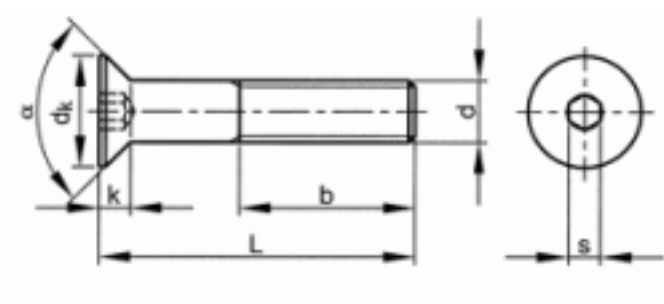

07400120035

I10642 010.9 CSK SOC SCR M12X35

Brand	-
UBB Code	950351479908
UNSPSC Code	31161518
EAN Code	8715492083579
Driving features	hexagon socket
Material	Steel
Thread	Metric thread
Class	010.9/10.9

bEN	36
Full thread L ≤	60
s	8
α	90°
k (max.)	7,4
dk	26,88
P	1,75
L	35
d	M12
Packaging (Piece )	100.0

Copyright Fabory Group