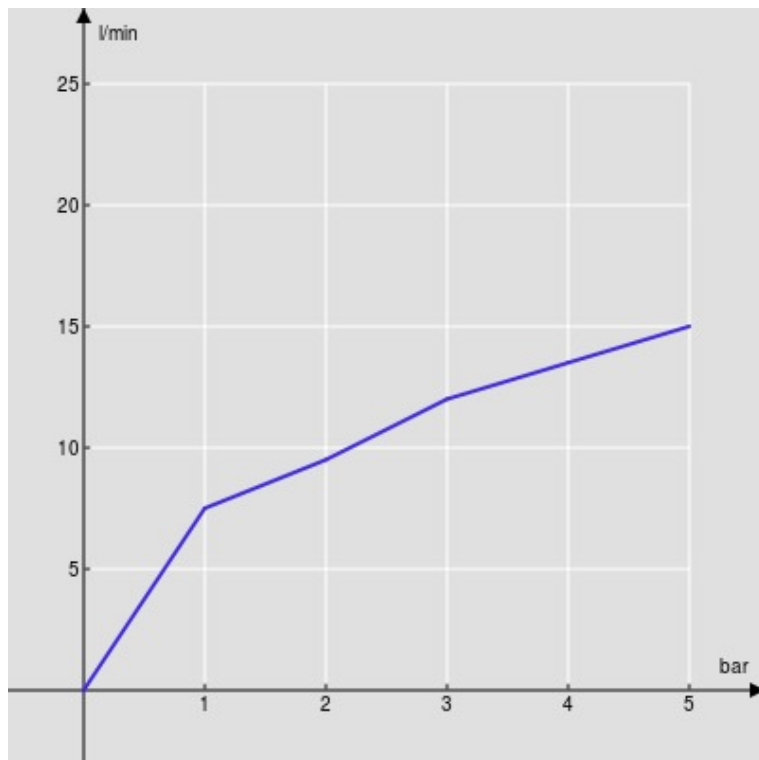

SPECIFICATIONS

Single control mixer tap with pull-down spout

Cromo polished

360° swivel spout

Anti limescale aerator M 22 x 1

ø 3/8" stainless steel flexible pipe

Packaging: 56,5 x 29 x 7,1 cm / 0,01163 m³ / 2,69 kg

FLOW RATE DIAGRAM: HOT/COLD WATER

— Aerator

FLOW RATE DIAGRAM: MIXED WATER

— Aerator