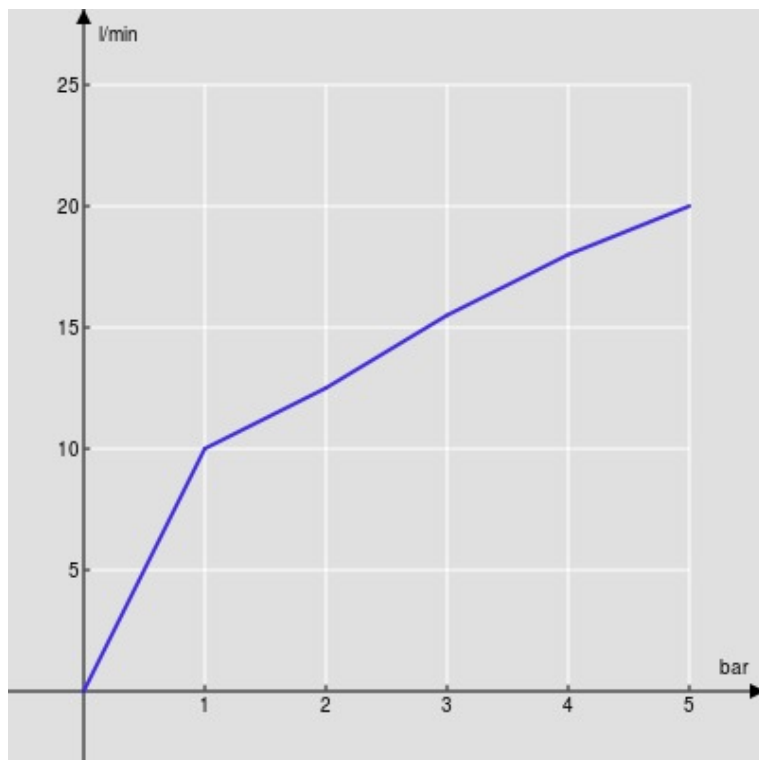

SPECIFICATIONS

Single control mixer tap with pull-down spout

Cromo polished

360° swivel spout

Anti limescale aerator M 22 x 1

ø 3/8" stainless steel flexible pipe

Packaging: 56,5 x 29 x 7,1 cm / 0,01163 m³ / 2,69 kg

FLOW RATE DIAGRAM: HOT/COLD WATER

— Aerator

FLOW RATE DIAGRAM: MIXED WATER

— Aerator