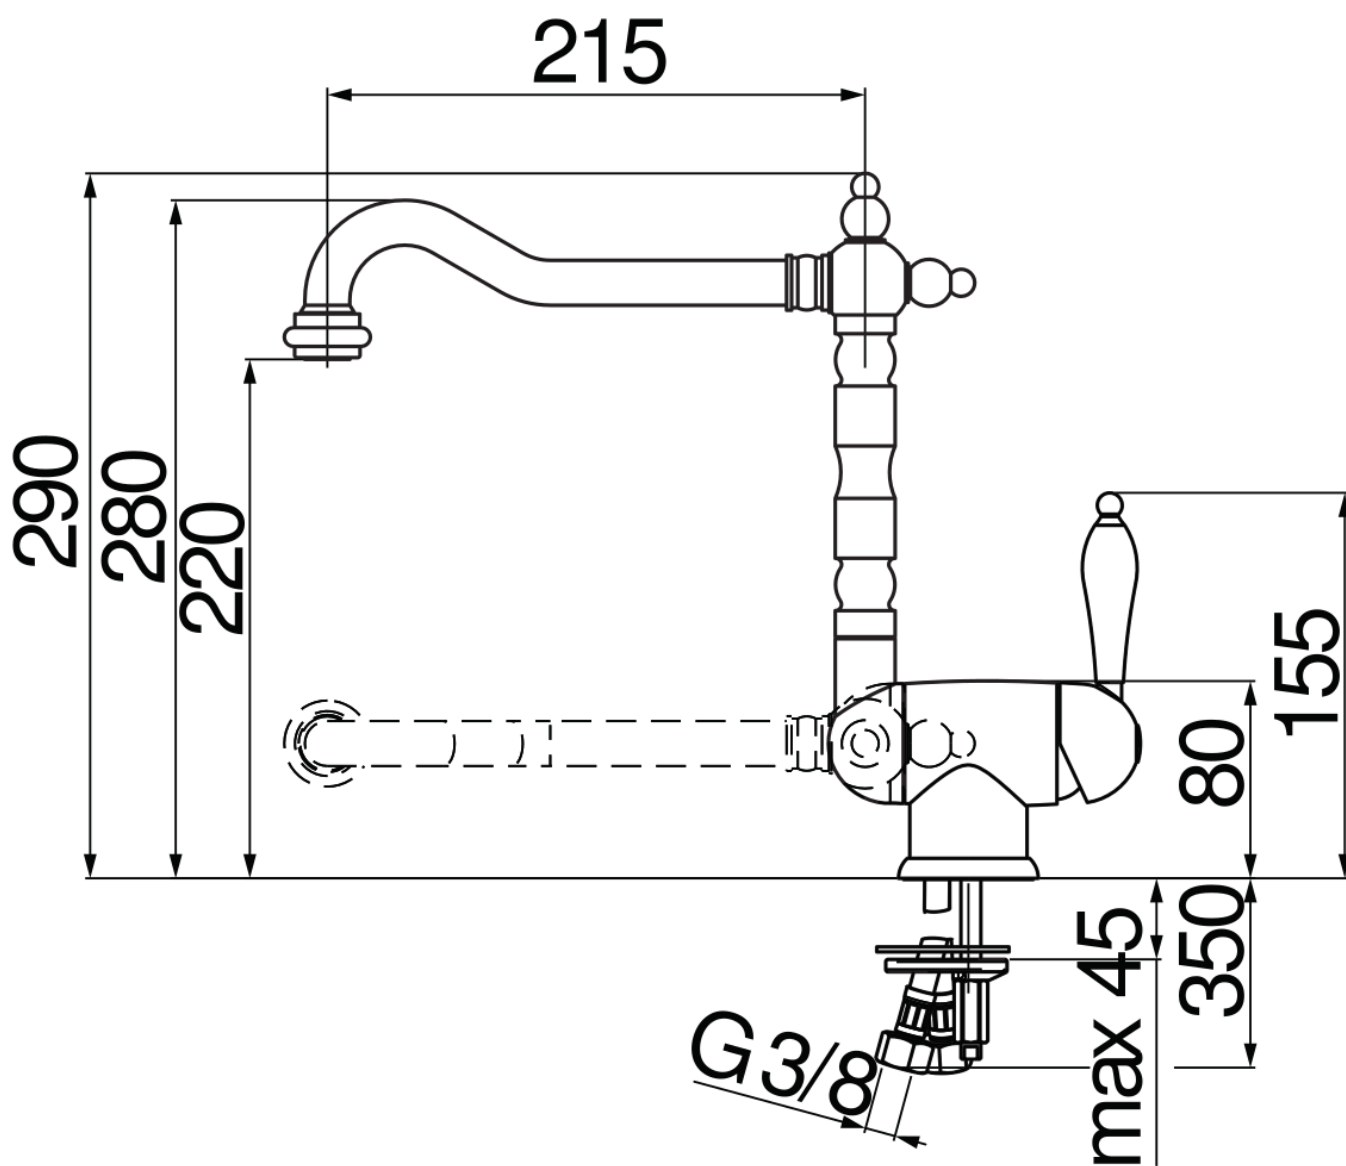

SPECIFICATIONS

Single control mixer tap with pull-down spout

Cromo polished

360° swivel spout

Anti limescale aerator M 22 x 1

ø 3/8" stainless steel flexible pipe

Packaging: 56,5 x 29 x 7,1 cm / 0,01163 m³ / 2,69 kg

FLOW RATE DIAGRAM: HOT/COLD WATER

— Aerator

FLOW RATE DIAGRAM: MIXED WATER

— Aerator