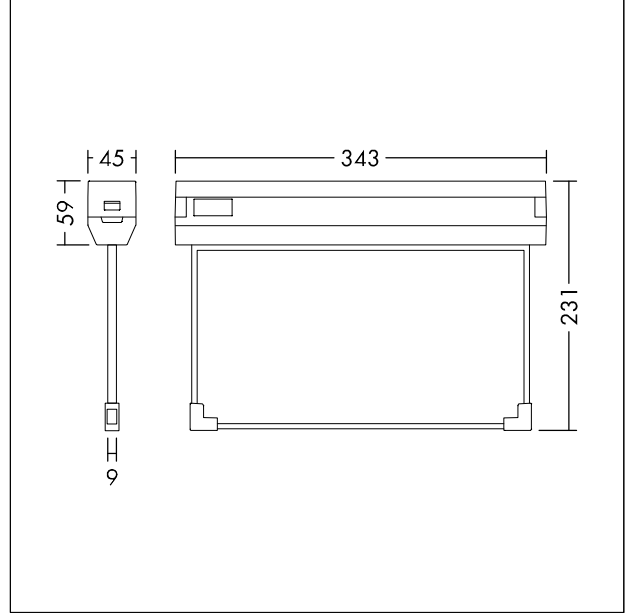

Exit Sign, Visibility 30M

LED Escape sign luminaire with local battery supply for 3 hour emergency lighting with Manual- and SelfTest(Autotest) function, Viewing range up to 30m, Compliant with DIN EN 1838 and DIN4844-1, easy to install with all in one mounting bracket for ceiling, wall, 90° mounting, including 4 pictograms (up, down, left, right), display of luminaire status via status LED, Lifetime: 50.000hrs @L80, protection class: IP40, Impact strength: IK03, Maintained and non-maintained mode, battery: LiFePO4 3,2V 1,5Ah, initial charging period: 24 hours. Dimensions: 343 x 45 x 231 mm, weight: 0.98 kg.

TE\_NINA\_F\_PERSP.jpg

TE\_NINA\_M\_30M.wmf

Light Distribution

STD - standard

TE\_NINA\_30M\_SELFTEST\_E3\_LIFEPO4.idt

- Light Source: LED
- Luminaire luminous flux\*: 70 lm
- Total emergency luminous flux: 16 lm
- Luminaire efficacy\*: 14 lm/W
- Colour Rendering Index min.: 80
- Correlated colour temperature\*: 5700 Kelvin
- Chromaticity tolerance (initial MacAdam): 5
- Rated median useful life\*: L80 50000 h at 25 °C
- Luminaire input power\*: 5.1 W Power factor = 0.5
- Standby Power\*: 0.25 W
- Charging power: 1.1 W
- Dimming: Fixed output
- Service life rating: 3 h
- Maintenance category CIE 97: D - Enclosed IP2X