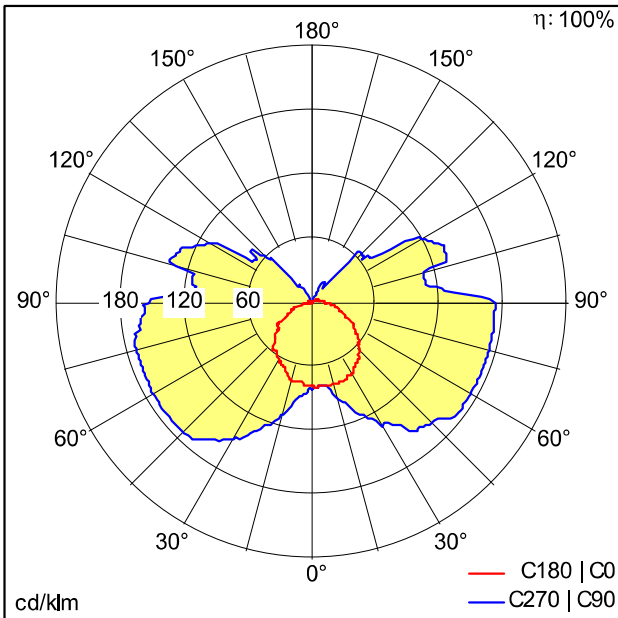

Exit Sign, Visibility 30M

LED Escape sign luminaire with local battery supply for 3 hour emergency lighting with Manual- and SelfTest(Autotest) function, Viewing range up to 30m, Compliant with DIN EN 1838 and DIN4844-1, easy to install with all in one mounting bracket for ceiling, wall, 90° mounting, including 4 pictograms (up, down, left, right), display of luminaire status via status LED, Lifetime: 50.000hrs @L80, protection class: IP40, Impact strength: IK03, Maintained and non-maintained mode, battery: LiFePO4 3,2V 1,5Ah, initial charging period: 24 hours. Dimensions: 343 x 45 x 231 mm, weight: 0.98 kg.

TE\_NINA\_F\_PERSP.jpg

TE\_NINA\_M\_30M.wmf

Light Distribution

STD - standard

TE\_NINA\_30M\_SELFTEST\_E3\_LIFEPO4.idt

- Light Source: LED
- Luminaire luminous flux\*: 70 lm
- Total emergency luminous flux: 16 lm
- Luminaire efficacy\*: 14 lm/W
- Colour Rendering Index min.: 80
- Correlated colour temperature\*: 5700 Kelvin
- Chromaticity tolerance (initial MacAdam): 5
- Rated median useful life\*: L80 50000 h at 25 °C
- Luminaire input power\*: 5.1 W Power factor = 0.5
- Standby Power\*: 0.25 W
- Charging power: 1.1 W
- Dimming: Fixed output
- Service life rating: 3 h
- Maintenance category CIE 97: D - Enclosed IP2X

All values marked with an \* are rated values. Connected electrical load and luminous flux are subject to an initial tolerance of +/- 10%, the most similar colour temperature is subject to an initial tolerance of +/- 150K. Unless stated otherwise, the values apply to an ambient temperature of 25°C.