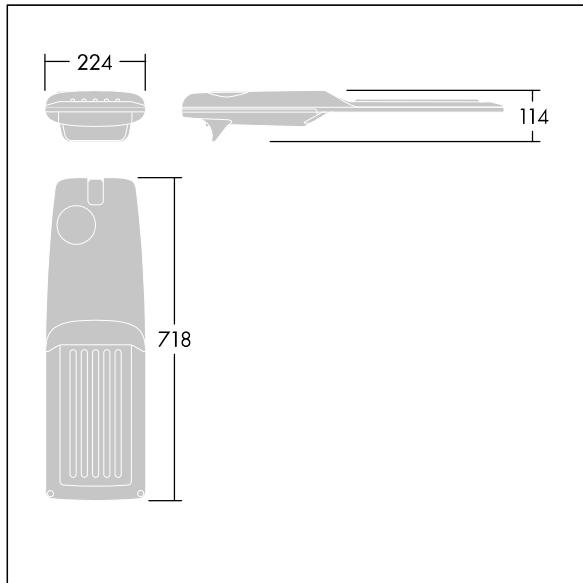

Isaro Pro

IP 60L70 730 NR BP 3550 CL2 M60 GY-S

THORN

Isaro Pro

A state of the art LED road lighting lantern (medium) with 60 LEDs driven at 700mA with Narrow Road optic. Programmable LED driver. Class II electrical, IP66, IK09. Housing: die-cast aluminium (EN AC-44300), powder coated textured Grey - partly painted (textured). Spigot: die-cast aluminium (EN AC-44300), unpainted Grey - partly painted (textured). Enclosure: 5mm thick glass. Fixings: spring steel. Supplied with Ø60mm spigot adaptor which can be fitted for post-top (0°/5°/10°/15°/20° tilt) or side-entry (-15°/-10°/-5°/0°/5°/10°/15° tilt). BPxyzz: Autonomous bi-power reduction (x: hours before midnight, y: hours after midnight, zz: reduction (%)) Complete with 3000K LED. Surge protection: 10kV single pulse common mode and 8kV multipulse common mode and 6kV multipulse differential mode. If permanent DALI system is connected, 6kV multipulse common and differential mode.

Dimensions: 718 x 224 x 114 mm
Luminaire input power: 125.2 W
Luminaire luminous flux: 18291 lm
Luminaire efficacy: 146 lm/W
Weight: 6.99 kg
Scx: 0.066 m²

TLG_ISRP_F_M_PDB_SIL.jpg

TLG_ISRP_M_LD2.wmf

Light Source: LED
Luminaire luminous flux*: 18291 lm
Luminaire efficacy*: 146 lm/W
Colour Rendering Index min.: 70
Ballast: 1 x 28003163 LCO 135/200-1050/ 220 o4a NF
C EXC3