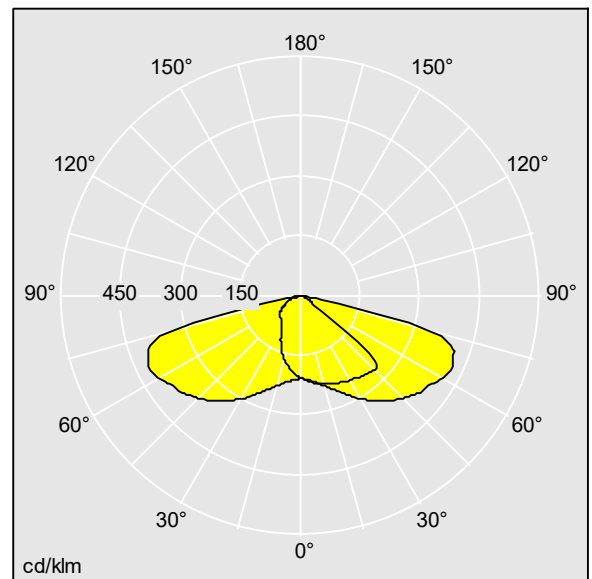

Isaro Pro

IP 60L70 730 NR BP 3550 CL2 M60 GY-S

THORN

Isaro Pro

A state of the art LED road lighting lantern (medium) with 60 LEDs driven at 700mA with Narrow Road optic. Programmable LED driver. Class II electrical, IP66, IK09. Housing: die-cast aluminium (EN AC-44300), powder coated textured Grey - partly painted (textured). Spigot: die-cast aluminium (EN AC-44300), unpainted Grey - partly painted (textured). Enclosure: 5mm thick glass. Fixings: spring steel. Supplied with Ø60mm spigot adaptor which can be fitted for post-top (0°/5°/10°/15°/20° tilt) or side-entry (-15°/-10°/-5°/0°/5°/10°/15° tilt). BPxyzz: Autonomous bi-power reduction (x: hours before midnight, y: hours after midnight, zz: reduction (%)) Complete with 3000K LED. Surge protection: 10kV single pulse common mode and 8kV multipulse common mode and 6kV multipulse differential mode. If permanent DALI system is connected, 6kV multipulse common and differential mode.

Dimensions: 718 x 224 x 114 mm
Luminaire input power: 125.2 W
Luminaire luminous flux: 18291 lm
Luminaire efficacy: 146 lm/W
Weight: 6.99 kg
Scx: 0.066 m²

TLG_ISRP_F_M_PDB_SIL.jpg

TLG_ISRP_M_LD2.wmf

Light Source: LED
Luminaire luminous flux*: 18291 lm
Luminaire efficacy*: 146 lm/W
Colour Rendering Index min.: 70
Ballast: 1 x 28003163 LCO 135/200-1050/ 220 o4a NF
C EXC3

Correlated colour temperature*: 3000 Kelvin
Chromaticity tolerance (initial MacAdam): 5
Rated useful life (B10)*: L95 100000 h at 25 °C
Luminaire input power*: 125.2 W Power factor = 0.97
Dimming: PROG
LOR: 1,00 ULOR: 0,00 DLOR: 1,00