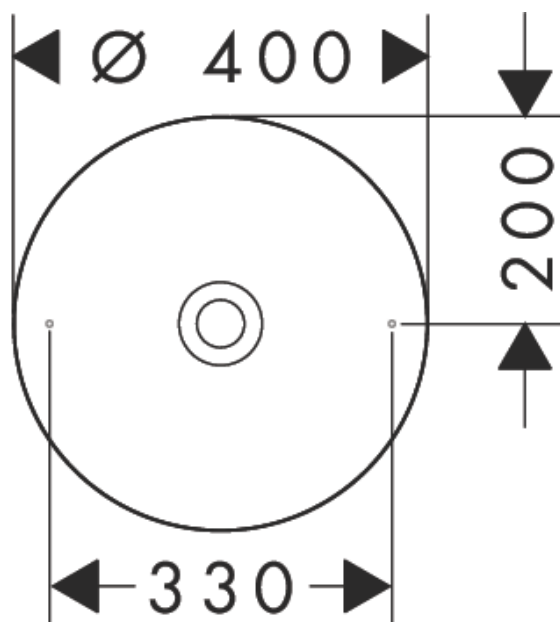

AXOR Suite Basins & Bathtub

Wash bowl 400 without tap hole and overflow

Finish: **Brushed Brass** Article Number: **42001950**

product features

- consists of: wash bowl, design frame
- material: SolidSurface
- basin inner height: 80 mm
- Material frame: metal
- without tap hole
- without overflow
- without waste set
- only combinable with non-closing waste set
- installation type: built-on
- overflow class: CL00

Design awards

Product image

Scale drawing

AXOR Suite Basins & Bathtub
Wash bowl 400 without tap hole and overflow
Finish: **Brushed Brass** Article Number: **42001950**

Installation examples