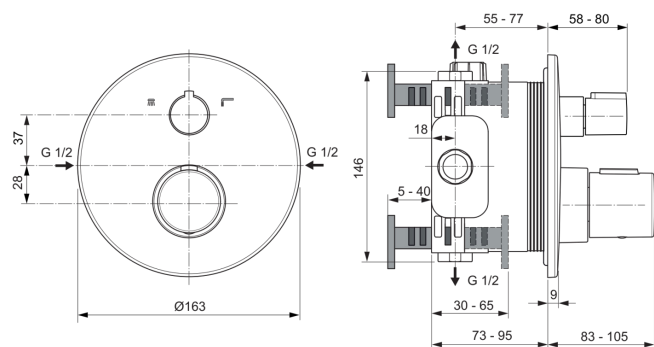

## A5814AA

CERATHERM T100 | Built-in bath & shower mixer 163x83x163 mm in chrome finish, Kit 1 required (A1000), 23.0 l/min (3 bar) | Thermostatic function, Water & Energy savings, Safety stop, SmartShine

### General information

|                             |                              |
|-----------------------------|------------------------------|
| Product type:               | Bath & shower mixers         |
| Sub product type:           | Built-in bath & shower mixer |
| Brand:                      | Ideal Standard               |
| Suite name:                 | CERATHERM T100               |
| Designer:                   | Ideal Standard               |
| Colour:                     | AA - Chrome                  |
| Surface finish effect:      | glossy                       |
| Height (mm):                | 163                          |
| Width (mm):                 | 163                          |
| Length / Projection (mm):   | 83 - 105                     |
| Fixing method:              | Kit 1 required               |
| Recommended built-in kit 1: | A1000                        |
| Net weight (kg):            | 1.70                         |
| EAN code:                   | 4015413350280                |