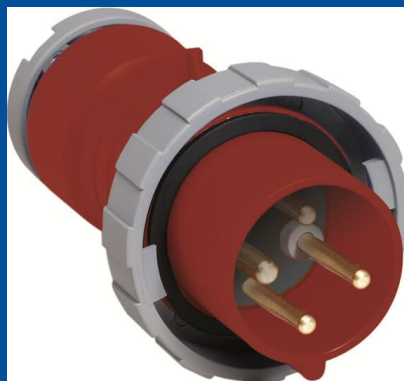

316P3W

Industrial Plug

2CMA166470R1000

Plug, earthing sleeve position 3h, rated current 16A, IP67 watertight, 3-poles+earth, frequency 50-60 Hz, color code red

GENERAL

Product Name	Industrial Plug
Product ID	2CMA166470R1000
Function	Plug
EAN	73926966647
Catalog Description	Plug, 3h, 16A, IP67, 3P+E
Country of Origin	Czech Republic (CZ)
E-Number Finland	2416242
E-Number Norway	2416242
E-Number Sweden	2416242
Standards	IEC 60309-1, -2
RoHS Status	Following EU Directive 2011/65/EU

TECHNICAL

Product Main Type	TP
Color	Red
Number of Poles	4
Clock Position	3Hour
Rated Current	16 ampere
Rated Voltage	380/440 volt
Frequency	50/60 hertz
Degree of Protection	IP67 IP69
Cable Cross-Section	1...2.5 mm ²
Housing Material	Thermoplastic (PBT)
Plug Angle	Straight
Product Group	Tough&Safe