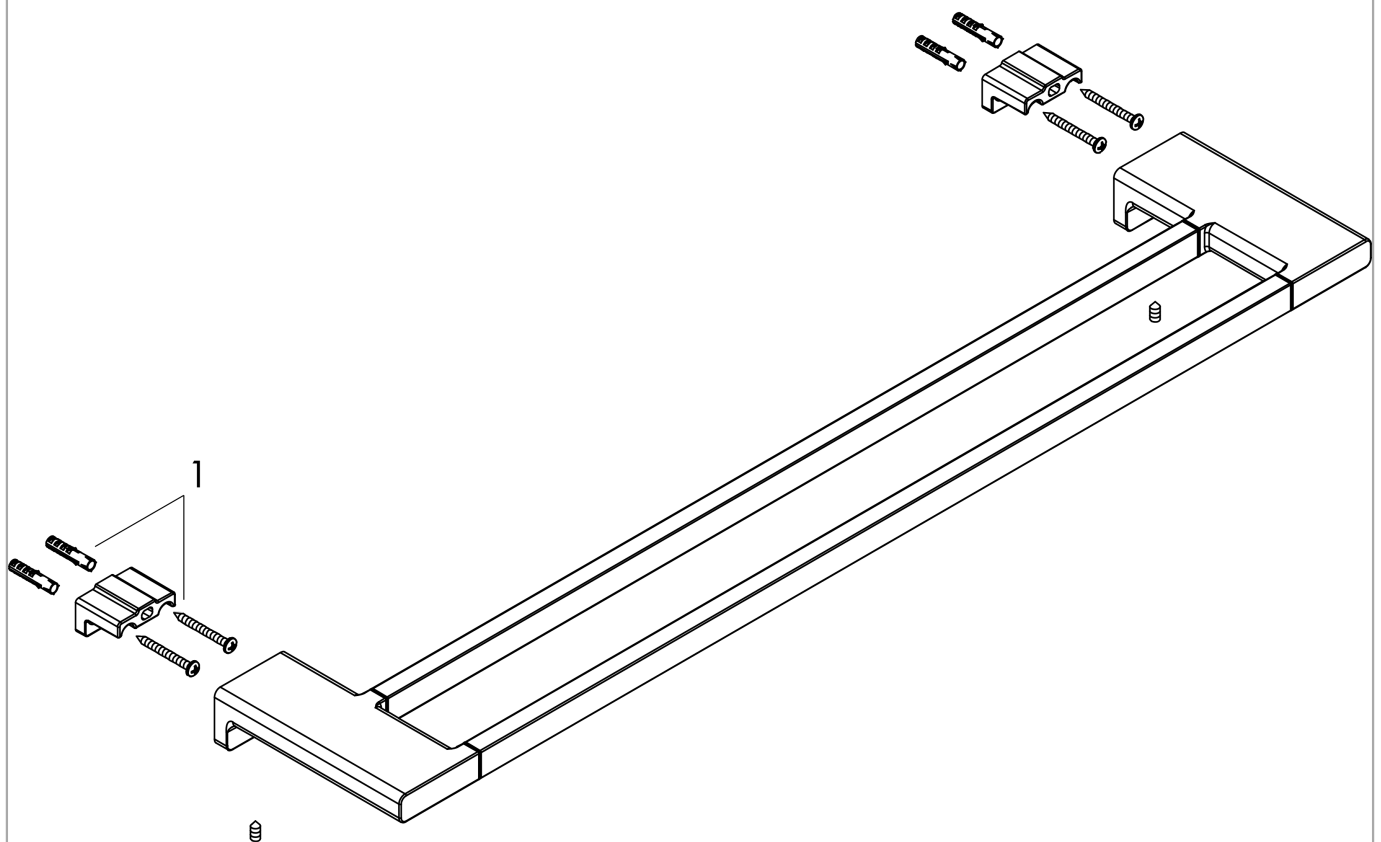

AddStoris

Double bath towel rail

Finish: **Brushed Black Chrome** Article Number: **41743340**

Description

product features

- wall-mounted
- material: metal
- holder material: metal
- length: 648 mm
- with mounting material
- drilling distance: 626 mm
- diameter drill hole: 6 mm
- concealed fastening

Design awards

reddot winner 2021

Product image

Scale drawing

AddStoris

Double bath towel rail

Finish: **Brushed Black Chrome**

Article Number: **41743340**

Exploded Drawing

Year of production: >04/21

AddStoris

Double bath towel rail

Finish: **Brushed Black Chrome** Article Number: **41743340**

Spare part list

Year of production: >04/21

Pos.	Description	Article Number	PC	PU
1	mounting set	40915000	4	1