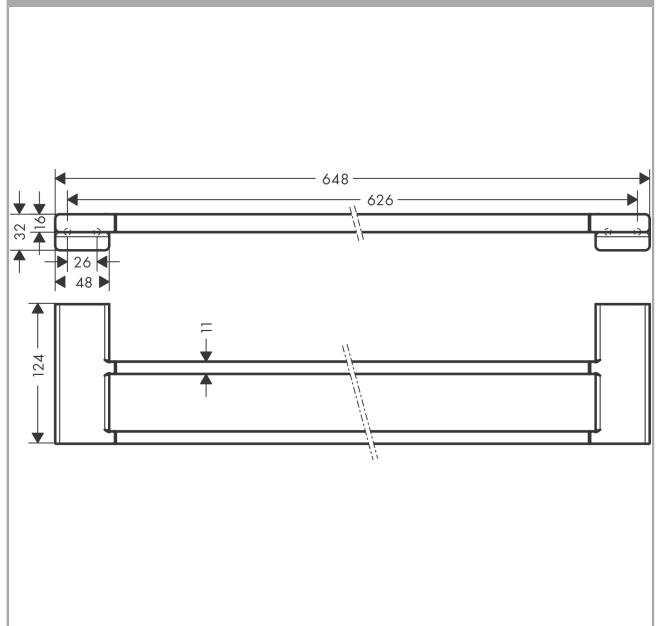

AddStoris

Double bath towel rail

Finish: **Brushed Black Chrome** Article Number: **41743340**

Description

product features

- wall-mounted
- material: metal
- holder material: metal
- length: 648 mm
- with mounting material
- drilling distance: 626 mm
- diameter drill hole: 6 mm
- concealed fastening

Design awards

reddot winner 2021

Product image

Scale drawing

AddStoris

Double bath towel rail

Finish: **Brushed Black Chrome**

Article Number: **41743340**

Exploded Drawing

Year of production: >04/21

AddStoris

Double bath towel rail

Finish: **Brushed Black Chrome** Article Number: **41743340**

Spare part list

Year of production: >04/21

Pos.	Description	Article Number	PC	PU
1	mounting set	40915000	4	1