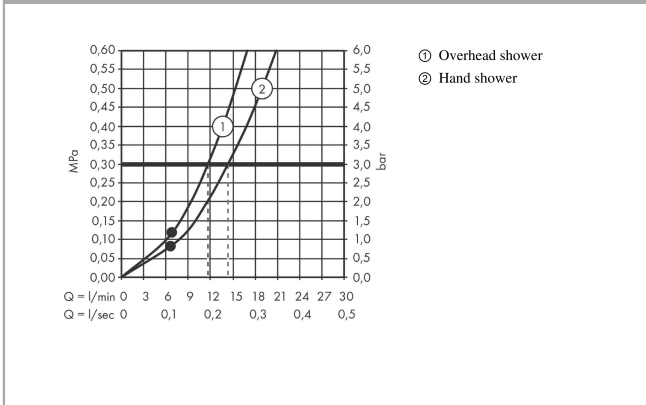

Croma Select S

Showerpipe 280 1jet with thermostat and hand shower Raindance Select S 120 3jet

Finish: **Polished Gold Optic** Article Number: **26890990**

Product image

Scale drawing

Flowchart