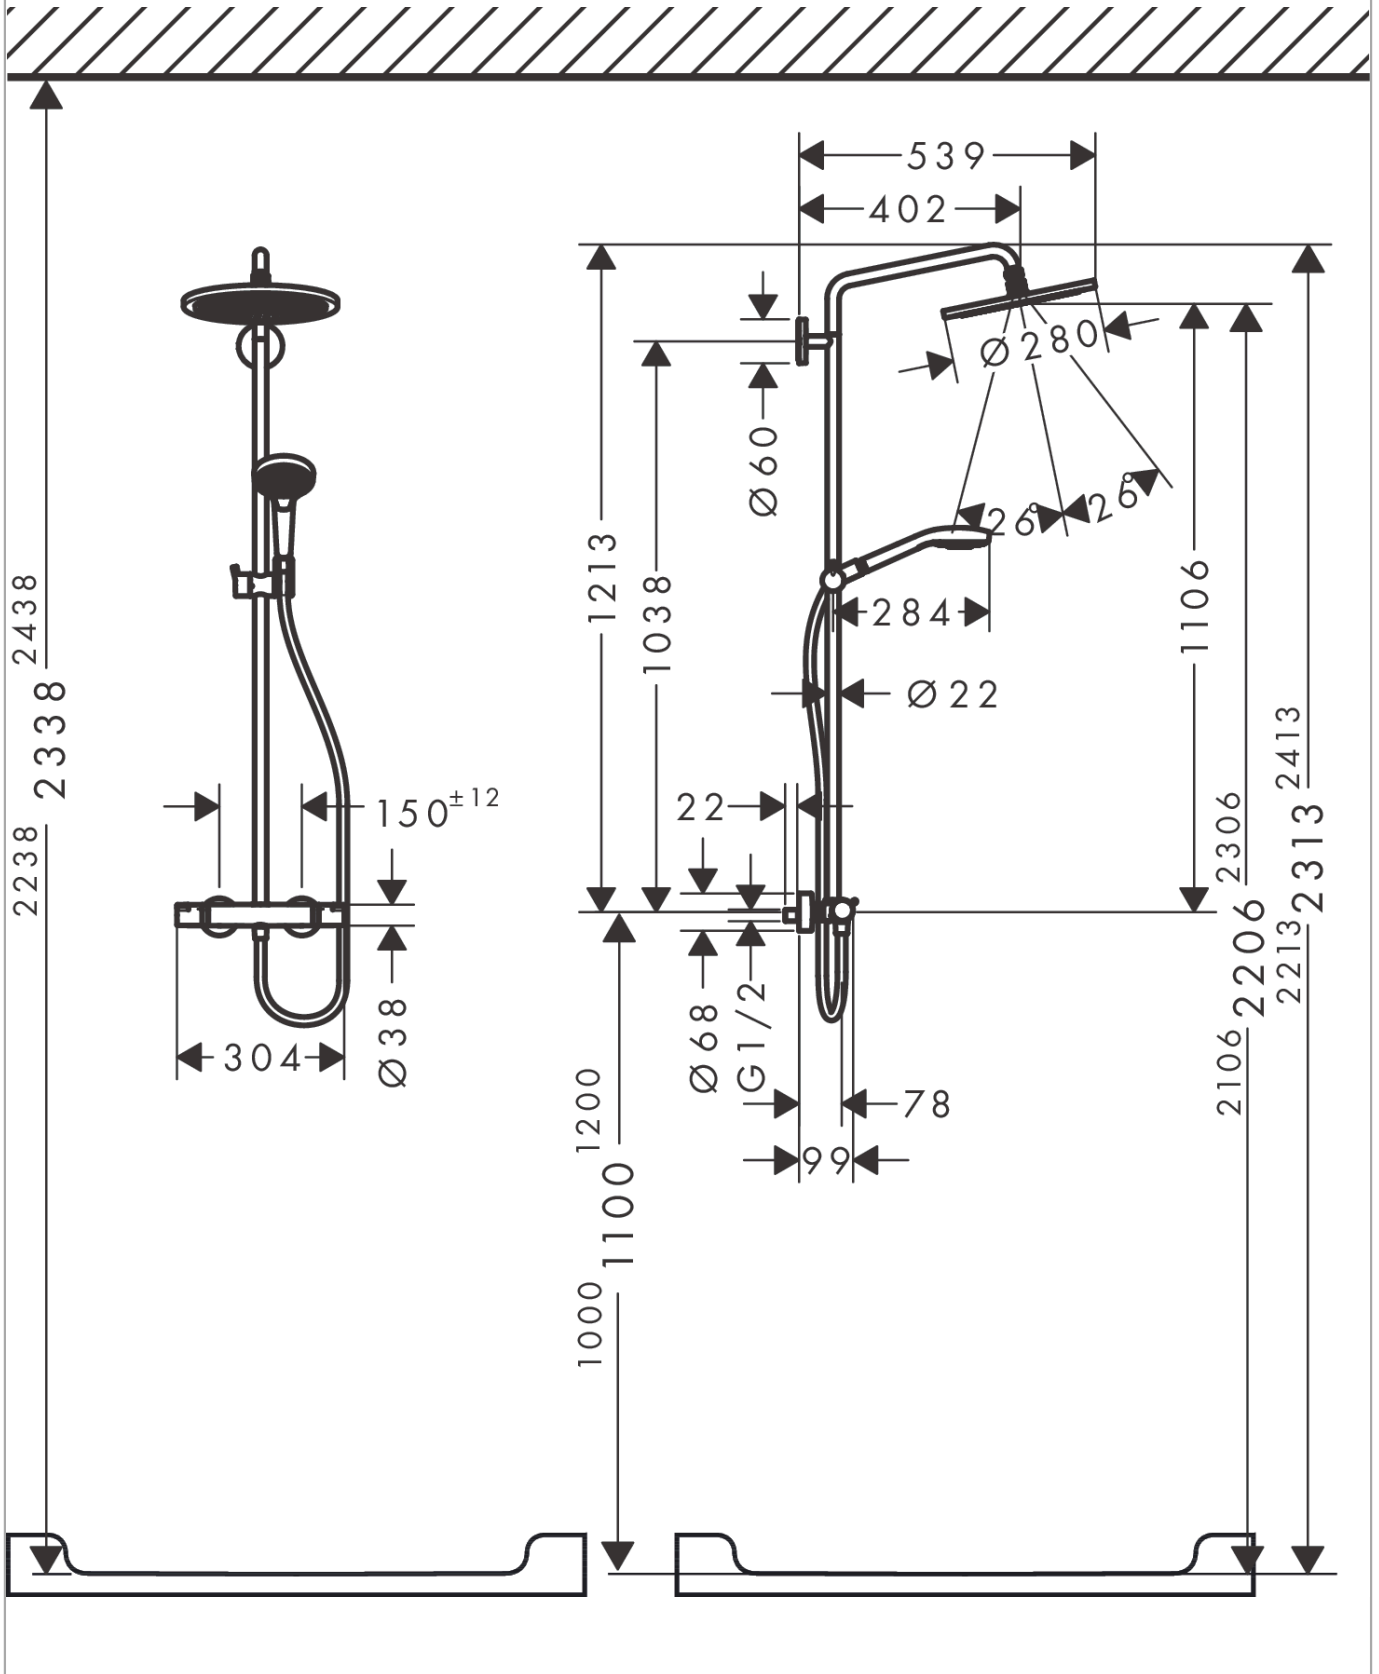

Croma Select S

Showerpipe 280 1jet with thermostat and hand shower Raindance Select S 120 3jet

Finish: **Polished Gold Optic** Article Number: **26890990**

Installation examples