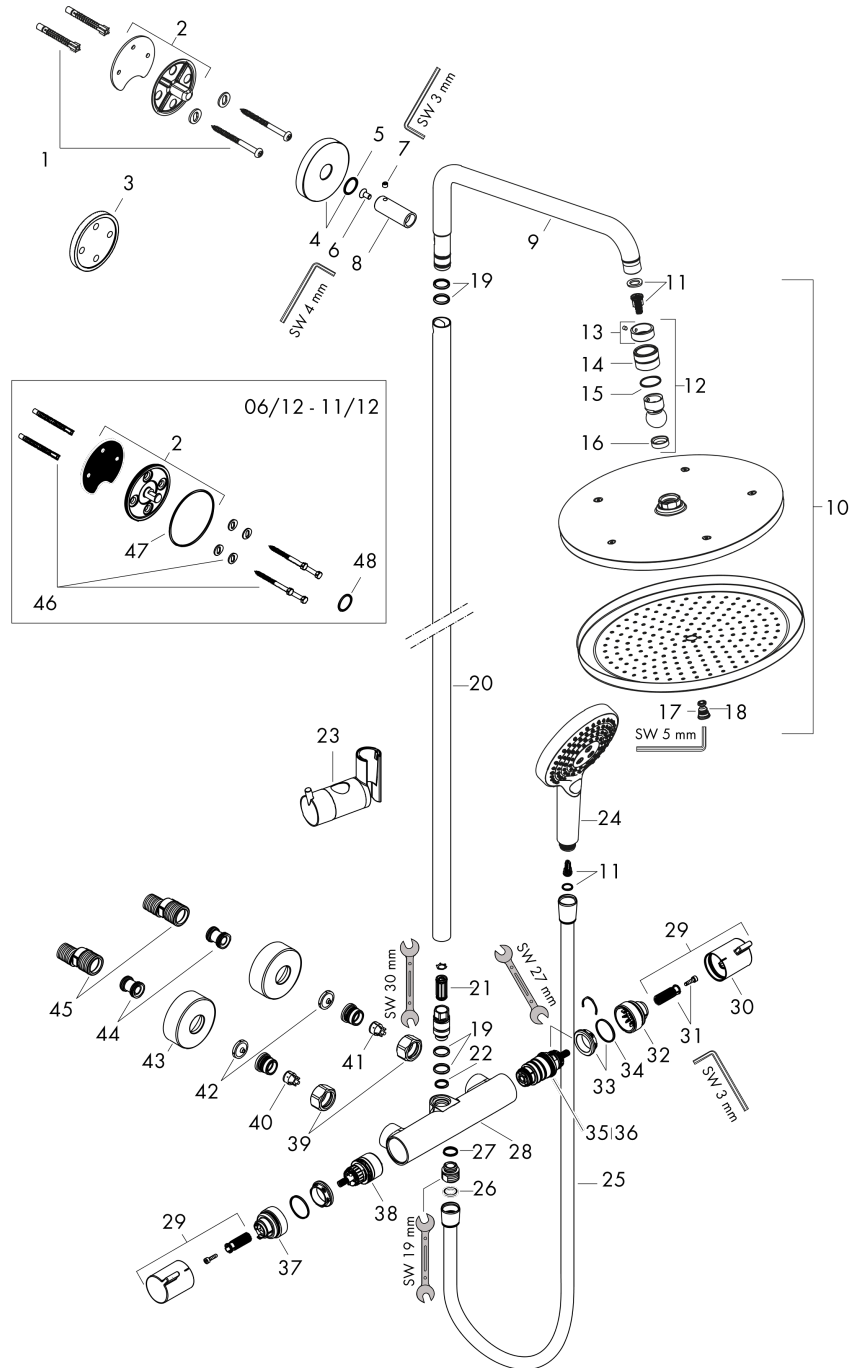

Croma Select S

Showerpipe 280 1jet with thermostat and hand shower Raindance Select S 120 3jet

Finish: **Polished Gold Optic** Article Number: **26890990**

Exploded Drawing

Year of production: >06/20

Croma Select S

Showerpipe 280 1jet with thermostat and hand shower Raindance Select S 120 3jet

Finish: Polished Gold Optic Article Number: 26890990

Spare part list

Year of production: >06/20

Pos.	Description	Article Number	PC	PU
1	mounting set	96179000	4	1
2	wall flange	95688000	8	1
3	tile-matching-disk 7 mm	95239990	55	1
4	escutcheon Ø 60 mm	95692990	56	1
5	O-ring 20x2,5	92602000	2	1
6	screw	92137000	2	1
7	hollow set screw M6x5	98447000	1	1
8	sleeve	92166990	59	1
9	shower arm	95985990	65	1
10	head shower	26220990	99	1
11	filter insert	97708000	2	1
12	ball joint	98941990	59	1
13	lock washer	98942990	99	1
14	nut	97958990	99	1
15	lever collar	97536000	2	1
16	seal	97606000	2	1
17	air jet	95794990	58	1
18	O-ring 7x2	98419000	1	1
19	O-ring 15x2,5	98131000	1	1
20	pipe 1030 mm	95915990	65	1
21	noise reduction	95009000	3	1
22	O-ring 12x2,25	98382000	1	1
23	support, assy	97651990	63	1
24	handshower	26530990	99	1
25	shower hose Isiflex'B 1,60 m	28276990	99	1
26	seal	98058000	1	1
27	O-ring 14x2	98129000	1	1
28	Thermostat	92147990	71	1
29	handle	95836990	58	1
30	pushbutton	92848990	52	1
31	handle fixing set	95843000	3	1
32	safety set	95839000	6	1
33	nut	98913000	6	1
34	O-ring 26x1,5	98390000	1	1
35	thermostat cartridge	98282000	14	1
36	cartridge for exchanged connections	92373000	18	1
37	stop ring for flow control	95927000	8	1
38	shut off unit with selector	98283000	12	1
39	set of nuts	96157990	58	1
40	non return valve (pressure-resistant up to 2 MPa)	93136000	8	1
41	non return valve	96737000	8	1