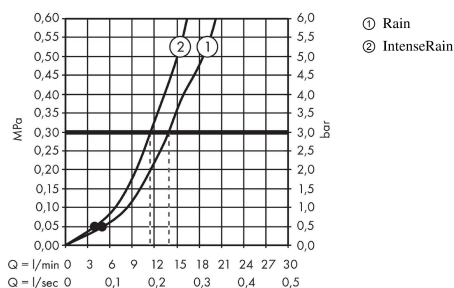

Flowchart

The consumption was measured in combination with the appropriate fittings (thermostat/mixer/in-wall valve) to reflect actual application in practice.