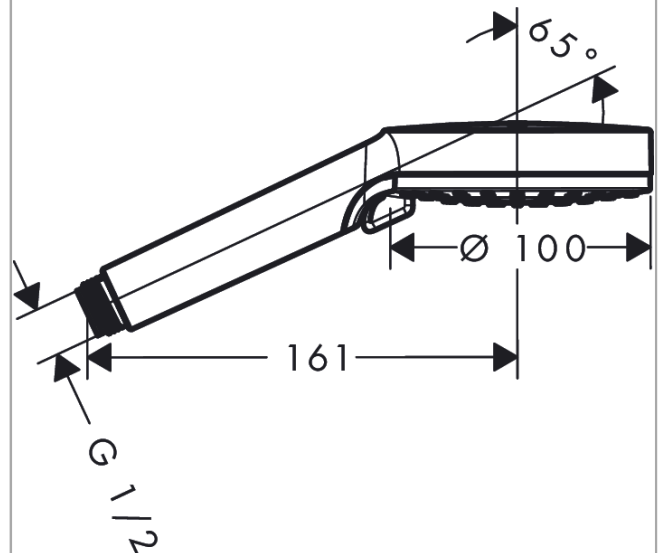

### product features

- shower head size: 100 mm
- spray type: Rain, IntenseRain
- spray type adjustment by turning spray disc
- spray disc surface: easy cleanable plastic spray disc
- maximum flow rate at 3 bar: 13,8 l/min
- minimum flow pressure: 1 bar
- with internal water conduction
- rinseable sieve insert
- connection thread: G 1/2
- suitable for continuous flow water heaters

## Scale drawing