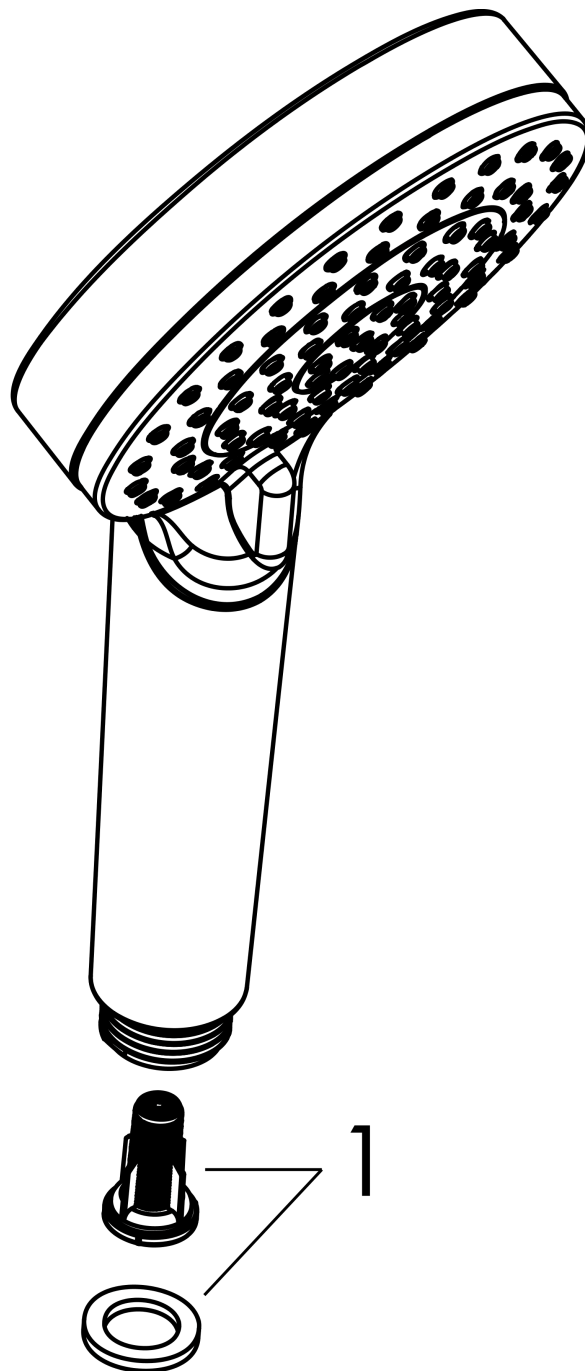

### product features

- shower head size: 100 mm
- spray type: Rain, IntenseRain
- spray type adjustment by turning spray disc
- spray disc surface: easy cleanable plastic spray disc
- maximum flow rate at 3 bar: 13,8 l/min
- minimum flow pressure: 1 bar
- with internal water conduction
- rinseable sieve insert
- connection thread: G 1/2
- suitable for continuous flow water heaters

## Scale drawing

## Flowchart

The consumption was measured in combination with the appropriate fittings (thermostat/mixer/in-wall valve) to reflect actual application in practice.

**Crometta**  
**Hand shower 100 Vario**  
Finish: **White/Chrome**

Article Number: **26330400**

**Exploded Drawing**

Year of production: >04/16

**Crometta**  
**Hand shower 100 Vario**

Finish: **White/Chrome** Article Number: **26330400**

**Spare part list**

Year of production: >04/16