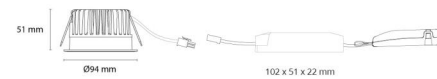

Light technic

Type of light source: LED
Luminous flux: 740lm
Efficacy: 67 lm/W
Colour temperature: 2700K
Colour rendering (CRI): Ra 98
MacAdams factor: SDCM: 2
Lifetime: L90/B10>100,000
Light distribution: Direct
Optic: Reflector
Beam angle: 42°
UGR: UGR<19