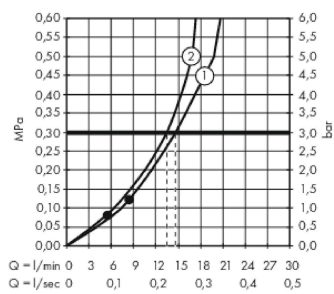

AXOR Montreux
Showerpipe with thermostat and overhead shower 240 1jet
Finish: **Chrome** Article Number: **16572000**

Product image

Scale drawing

Flowchart