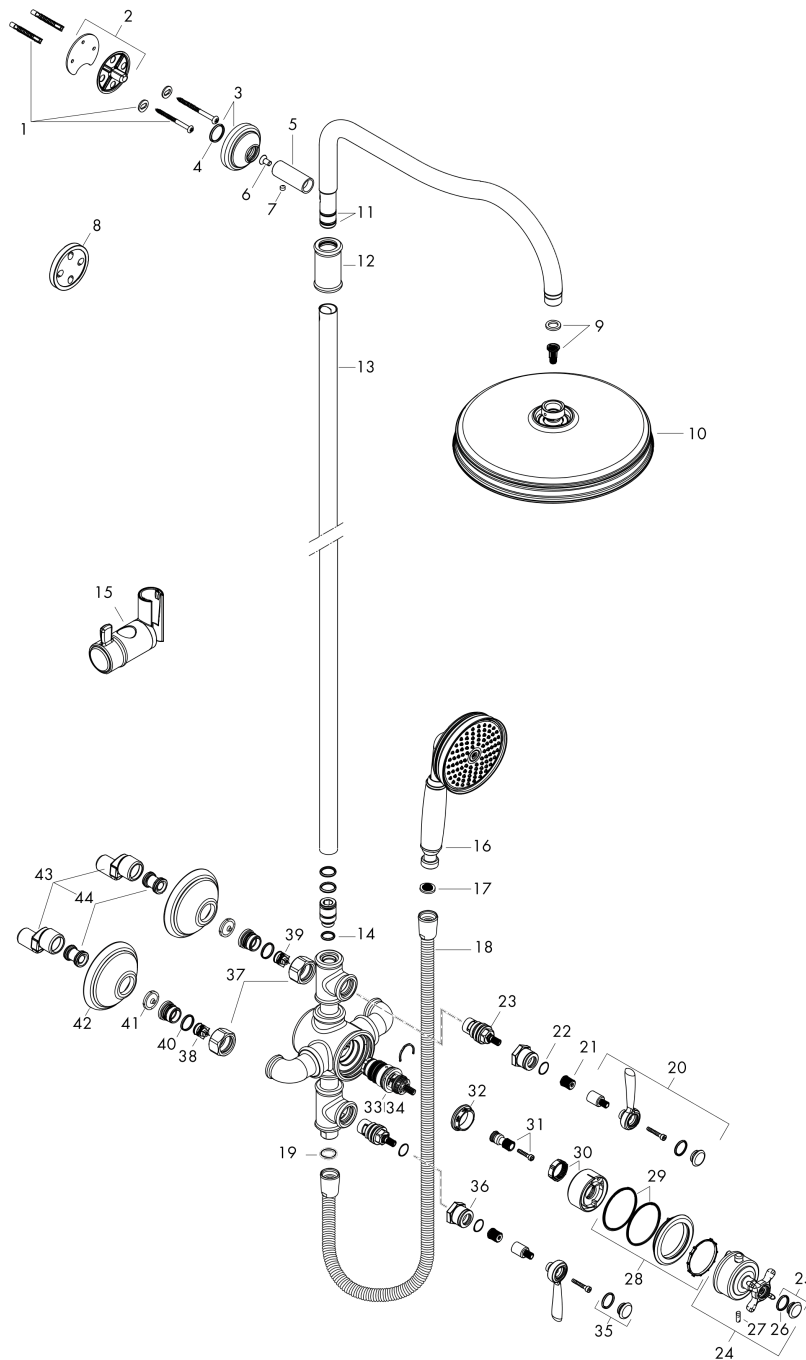

AXOR Montreux
Showerpipe with thermostat and overhead shower 240 1jet
 Finish: **Chrome** Article Number: **16572000**

product features

- consists of: overhead shower, hand shower, shower thermostat, shower hose, slider, shower bar
- shower head size overhead shower: 240 mm
- spray type overhead shower: RainAir
- flow rate RainAir spray (at 3 bar): 15 l/min
- spray type hand shower: RainAir
- flow rate of hand shower at 3 bar: 13,5 l/min
- maximum flow rate for Showerpipe at 3 bar: 15 l/min
- minimum flow pressure: 1 bar
- max. operating pressure: 10 bar
- shower bar diameter: 22 mm
- height-adjustable hand shower holder
- shower arm length overhead shower: 450 mm
- swivel shower arm
- thermostat AXOR Montreux
- safety stop at 40°C
- adjustable hot water limitation
- outlets controlled via turning handle
- suitable for continuous flow water heaters
- mounting type: exposed installation
- connection dimension DN15
- connection thread G ½
- centre distance 170 ± 32 mm
- intrinsically safe against backflow
- pipe length: 1060 mm
- 2 functions

Exploded Drawing

Year of production: >12/20

AXOR Montreux
Showerpipe with thermostat and overhead shower 240 1jet
 Finish: **Chrome** Article Number: **16572000**

Spare part list

Year of production: >12/20