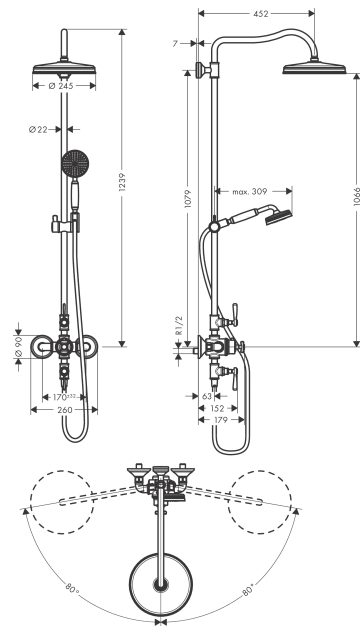

Scale drawing