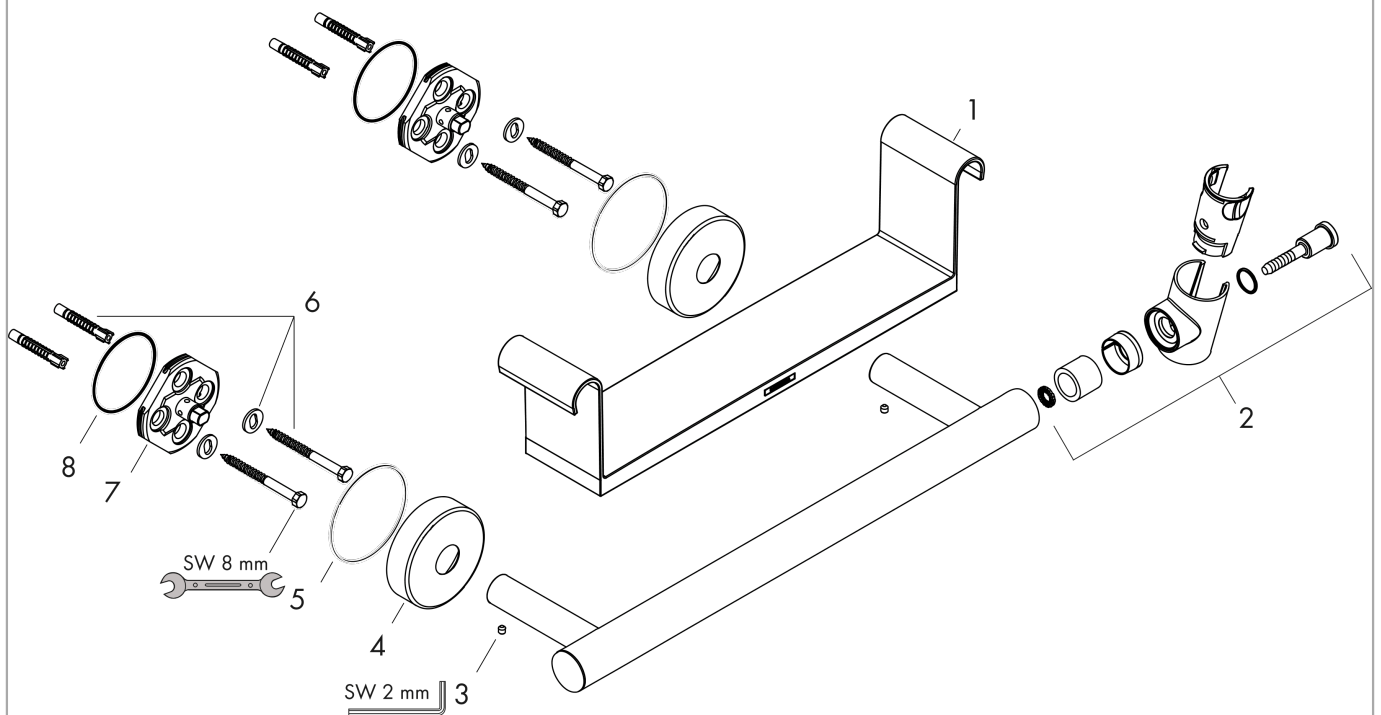

Unica

Grab handle Comfort with shelf and shower holder

Finish: **White/Chrome** Article Number: **26328400**

Description

product features

- consists of: grab bar, shelf, shower holder
- TÜV certified
- shower holder can be installed on both sides
- shower holder can be removed
- shelf made of plastic, finish white
- shelf can be removed for cleaning
- fixed holding position
- handle bar diameter: 25 mm
- material: brass

Product image

Scale drawing

Unica
Grab handle Comfort with shelf and shower holder
 Finish: **White/Chrome** Article Number: **26328400**

Exploded Drawing

Year of production: >10/15

Unica

Grab handle Comfort with shelf and shower holder

Finish: **White/Chrome** Article Number: **26328400**

Spare part list

Year of production: >10/15

Pos.	Description	Article Number	PC	PU
1	shelf	92806000	12	1
2	shower holder	93269000	11	1
3	hollow set screw M4x5	92846000	4	1
4	escutcheon Ø 60 mm	92807000	5	1
5	O-Ring 50x2,5	95512000	1	1
6	mounting set	98716000	5	1
7	support element	98539000	8	1
8	O-ring 45x2,5	98432000	1	1