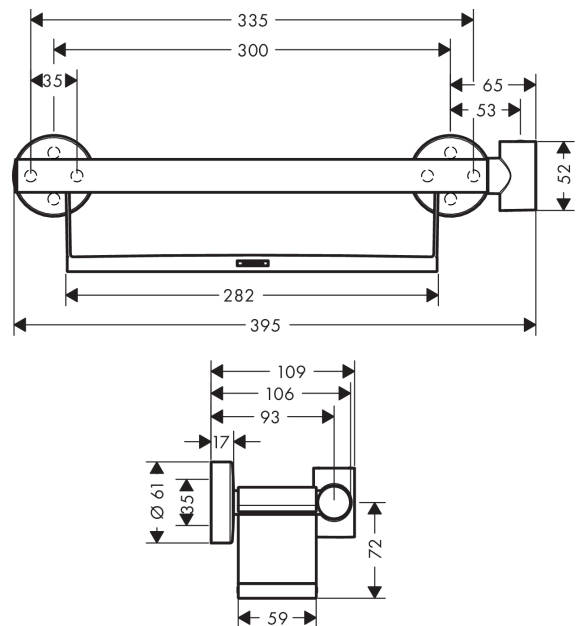

Unica

Grab handle Comfort with shelf and shower holder

Finish: **White/Chrome** Article Number: **26328400**

Description

product features

- consists of: grab bar, shelf, shower holder
- TÜV certified
- shower holder can be installed on both sides
- shower holder can be removed
- shelf made of plastic, finish white
- shelf can be removed for cleaning
- fixed holding position
- handle bar diameter: 25 mm
- material: brass

Product image

Scale drawing

Unica
Grab handle Comfort with shelf and shower holder
 Finish: **White/Chrome** Article Number: **26328400**

Exploded Drawing

Year of production: >10/15

Unica

Grab handle Comfort with shelf and shower holder

Finish: **White/Chrome** Article Number: **26328400**

Spare part list

Year of production: >10/15

Pos.	Description	Article Number	PC	PU
1	shelf	92806000	12	1
2	shower holder	93269000	11	1
3	hollow set screw M4x5	92846000	4	1
4	escutcheon Ø 60 mm	92807000	5	1
5	O-Ring 50x2,5	95512000	1	1
6	mounting set	98716000	5	1
7	support element	98539000	8	1
8	O-ring 45x2,5	98432000	1	1