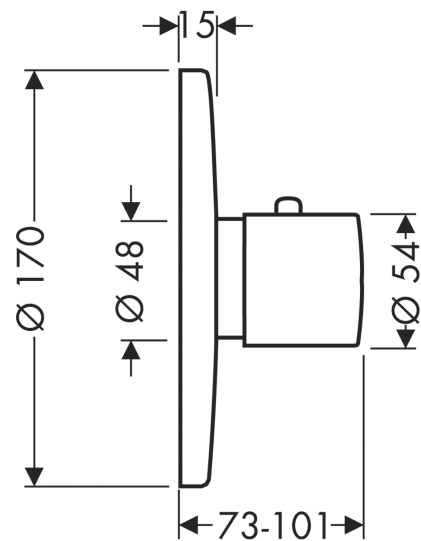

### product features

- thermostat cartridge
- maximum flow rate at 3 bar: 59 l/min
- flow rate upper outlet: 42 l/min
- flow rate lower outlet: 42 l/min
- min. operating pressure: 1 bar
- max. operating pressure: 10 bar
- Safety stop at 40 °C
- temperature limitation adjustable
- with silencer
- connection type: basic set

### Scale drawing

**AXOR Uno**  
**Thermostat HighFlow for concealed installation**  
 Finish: **Brushed Black Chrome** Article Number: **38715340**