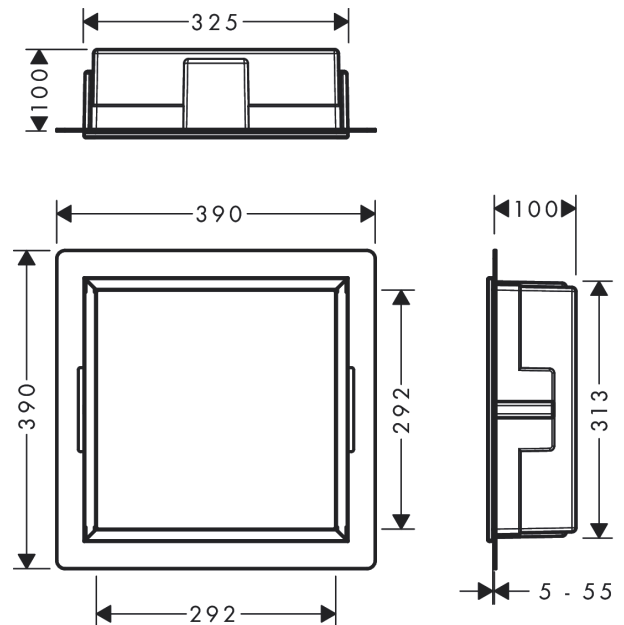

### product features

- consists of: wall niche with frame, sealing set
- installation depth: 100 mm
- where to use: new construction, renovation
- easy to clean surface
- suitable for use in wet areas
- wall type: drywall construction, solid wall construction
- material sealing set: Polystyrene (PS)
- material wall niche: Stainless Steel 304 (1.4301)
- surface of the wall niche powder-coated stainless steel
- dimensions wall niche: 300 x 300 x 100 mm (HxWxD)
- required dimensions for installation set: 313 x 325 x 100 mm (HxWxD)

## Scale drawing

**XtraStoris Original**  
**Wall niche with frame 300/300/100**  
 Finish: **Matt Black** Article Number: **56061670**

**Exploded Drawing**

Year of production: >10/23

**XtraStoris Original**  
**Wall niche with frame 300/300/100**  
 Finish: **Matt Black** Article Number: **56061670**