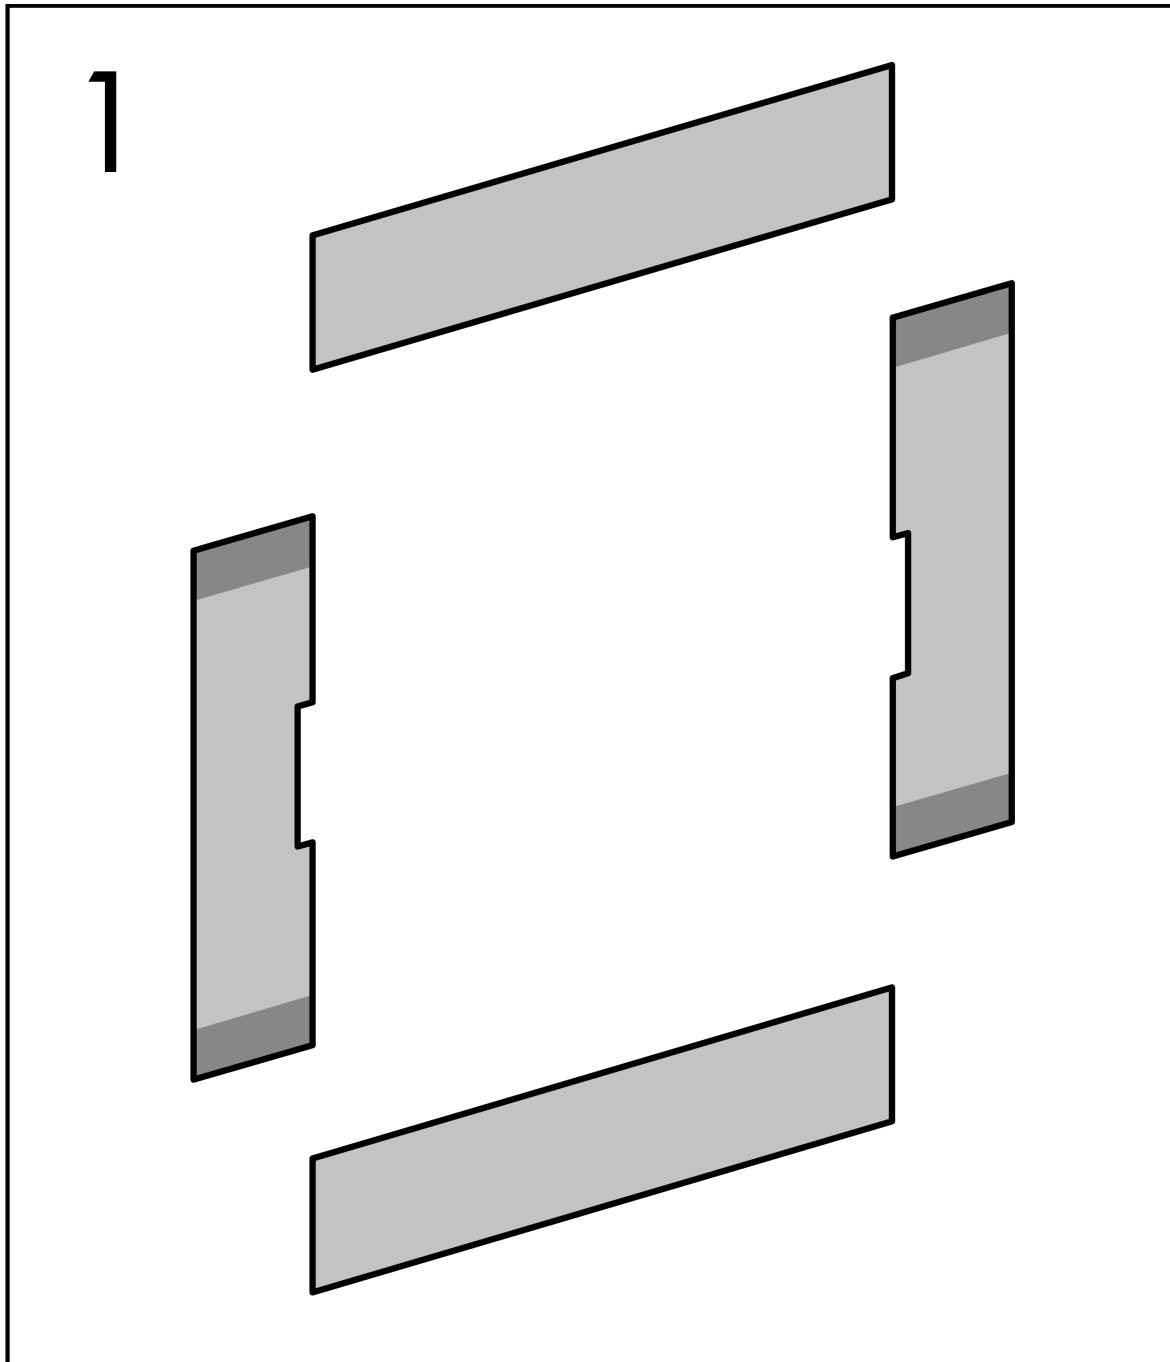

### product features

- consists of: wall niche with frame, sealing set
- installation depth: 100 mm
- where to use: new construction, renovation
- easy to clean surface
- suitable for use in wet areas
- wall type: drywall construction, solid wall construction
- material sealing set: Polystyrene (PS)
- material wall niche: Stainless Steel 304 (1.4301)
- surface of the wall niche powder-coated stainless steel
- dimensions wall niche: 300 x 300 x 100 mm (HxWxD)
- required dimensions for installation set: 313 x 325 x 100 mm (HxWxD)

## Product image

## Scale drawing

**XtraStoris Original**  
**Wall niche with frame 300/300/100**  
 Finish: **Matt Black** Article Number: **56061670**

**Exploded Drawing**

Year of production: >10/23

**XtraStoris Original**  
**Wall niche with frame 300/300/100**  
 Finish: **Matt Black** Article Number: **56061670**