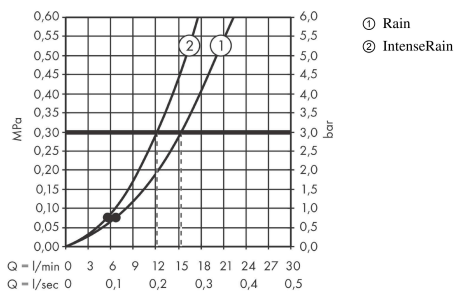

Flowchart

The consumption was measured in combination with the appropriate fittings (thermostat/mixer/in-wall valve) to reflect actual application in practice.