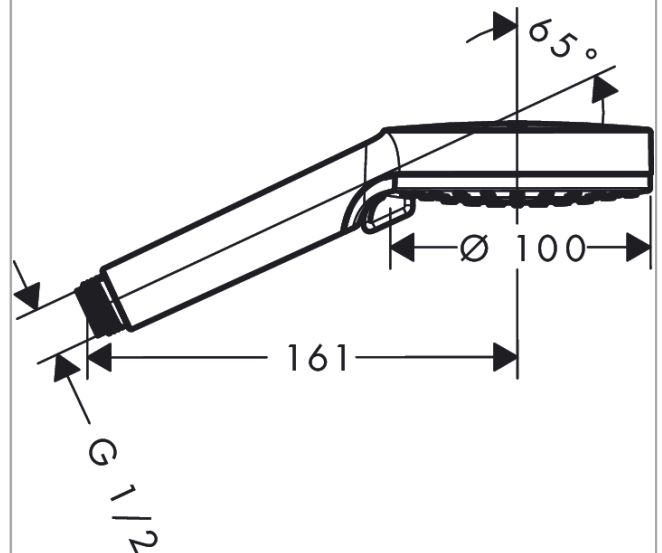

Scale drawing