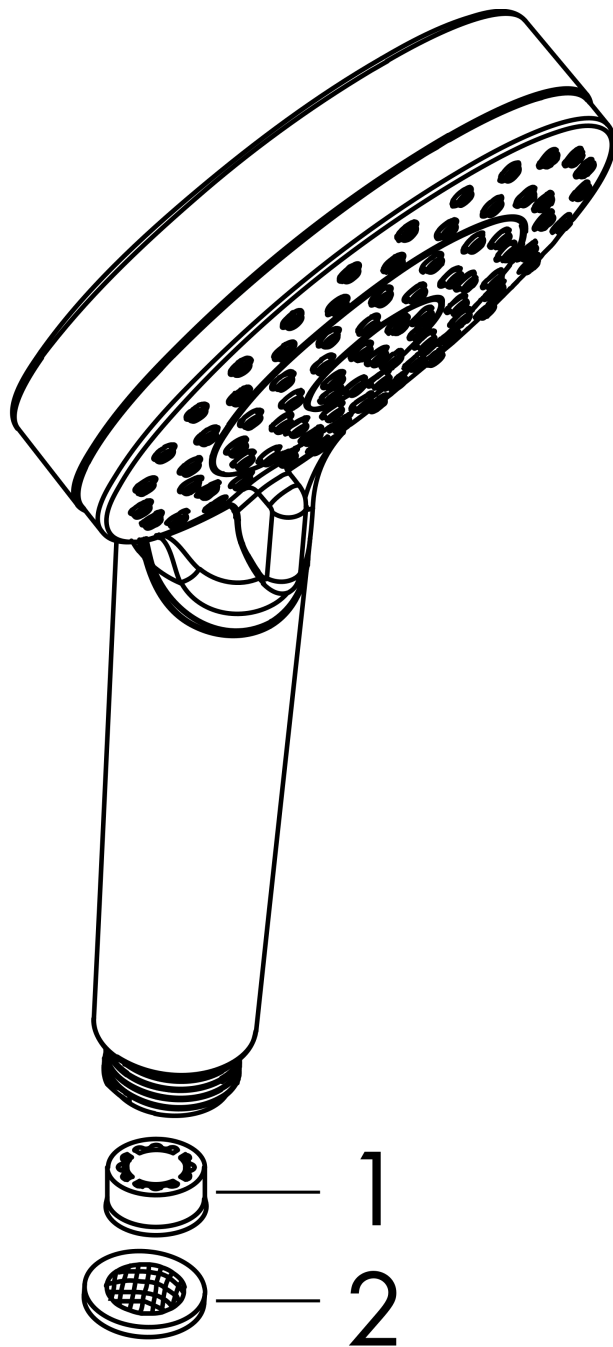

##### product features

- shower head size: 100 mm
- spray type: Rain, IntenseRain
- spray type adjustment by turning spray disc
- spray disc surface: easy cleanable plastic spray disc
- maximum flow rate at 3 bar: 15,2 l/min
- minimum flow pressure: 1 bar
- with internal water conduction
- rinseable screen seal
- connection thread G 1/2
- suitable for continuous flow water heaters

#### Scale drawing

#### Flowchart

The consumption was measured in combination with the appropriate fittings (thermostat/mixer/in-wall valve) to reflect actual application in practice.

Vernis Blend  
 Hand shower 100 Vario  
 Finish: **Matt Black** Article Number: 26270670

Exploded Drawing

Year of production: >04/21

**Vernis Blend**  
**Hand shower 100 Vario**  
 Finish: **Matt Black** Article Number: **26270670**

**Spare part list**

Year of production: >04/21

Pos.	Description	Article Number	PC	PU
1	filter packing	94246000	1	1