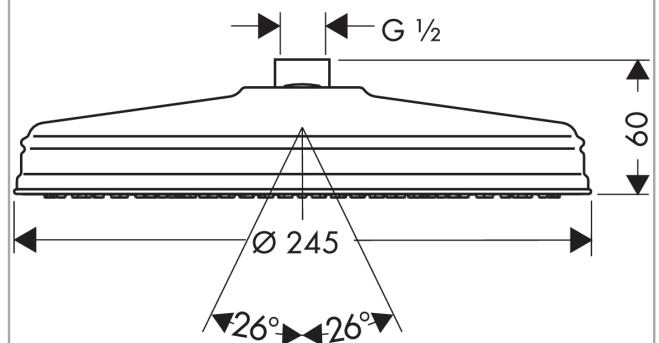

AXOR Montreux
Overhead shower 240 1jet Classic
Finish: **Chrome** Article Number: **28474000**

product features

- shower head size: 240 mm
- spray type: RainAir
- ball-joint: overhead shower angle adjustable
- material spray disc: metal
- maximum flow rate at 3 bar: 17 l/min
- flow rate RainAir spray (at 3 bar): 17 l/min
- minimum flow pressure: 1,5 bar
- spray disc removable for cleaning
- installation: ceiling or wall
- connection thread G ½
- connection dimension: DN15
- suitable for continuous flow water heaters
- pressure: medium-high

Technology

Certificates / Sustainability

Product image

Scale drawing