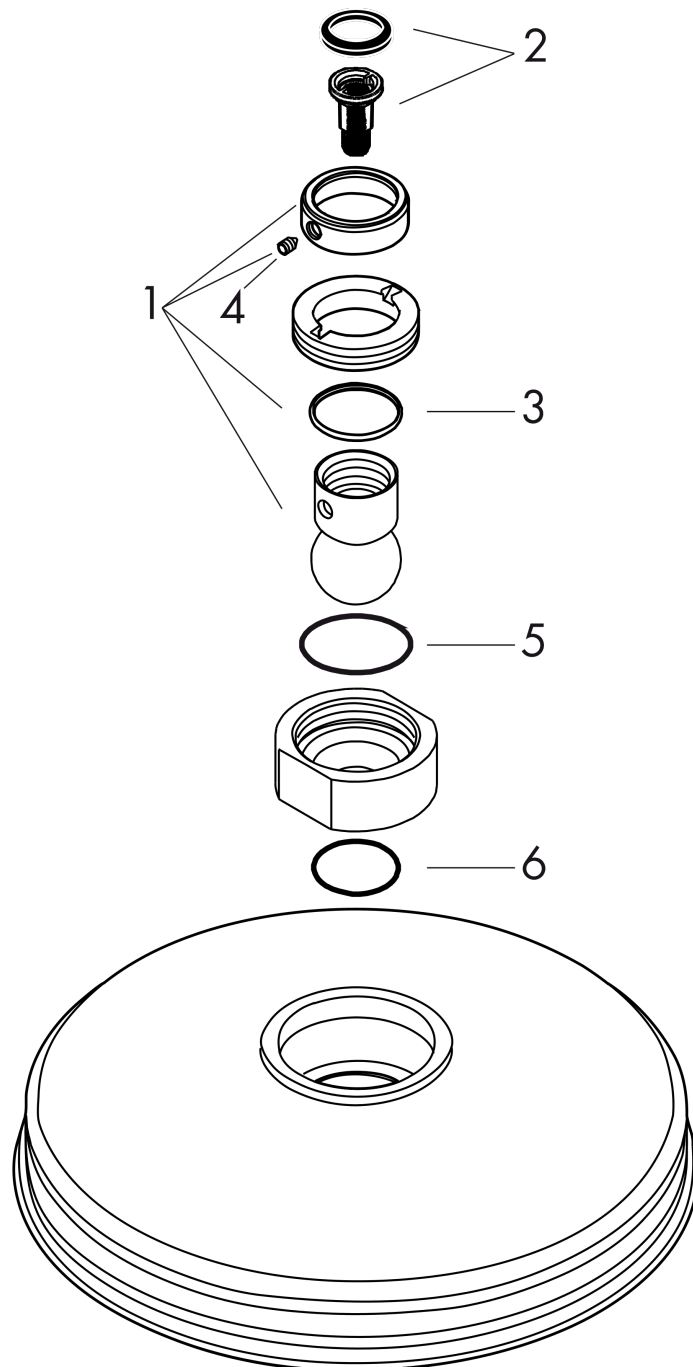

AXOR Montreux
Overhead shower 240 1jet Classic
 Finish: **Chrome** Article Number: **28474000**

product features

- shower head size: 240 mm
- spray type: RainAir
- ball-joint: overhead shower angle adjustable
- material spray disc: metal
- maximum flow rate at 3 bar: 17 l/min
- flow rate RainAir spray (at 3 bar): 17 l/min
- minimum flow pressure: 1,5 bar
- spray disc removable for cleaning
- installation: ceiling or wall
- connection thread G ½
- connection dimension: DN15
- suitable for continuous flow water heaters
- pressure: medium-high

Technology

Certificates / Sustainability

Product image

Scale drawing

AXOR Montreux
Overhead shower 240 1jet Classic
 Finish: **Chrome** Article Number: **28474000**

Flowchart

The consumption was measured in combination with the appropriate fittings (thermostat/mixer/in-wall valve) to reflect actual application in practice.

AXOR Montreux
Overhead shower 240 1jet Classic
Finish: **Chrome** Article Number: **28474000**

Exploded Drawing

Year of production: **05/11 - 12/19**

AXOR Montreux
Overhead shower 240 1jet Classic
 Finish: **Chrome** Article Number: **28474000**

Spare part list

Year of production: **05/11 - 12/19**

Pos.		Article Number	PC	PU
1	ball joint	98941000	9	1
2	filter insert	97708000	2	1
3	lever collar	97536000	2	1
4	hollow set screw M4x6	97767000	1	1
5	O-ring 23x3	98142000	1	1
6	O-ring 18x2	98181000	2	1
a	non return valve	95699000	5	1