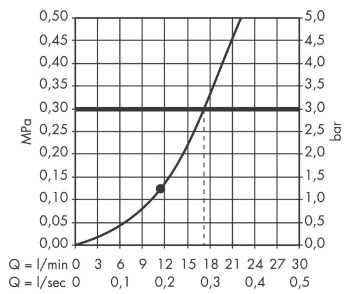

AXOR Montreux
Overhead shower 240 1jet Classic
Finish: **Chrome** Article Number: **28474000**

Flowchart

The consumption was measured in combination with the appropriate fittings (thermostat/mixer/in-wall valve) to reflect actual application in practice.