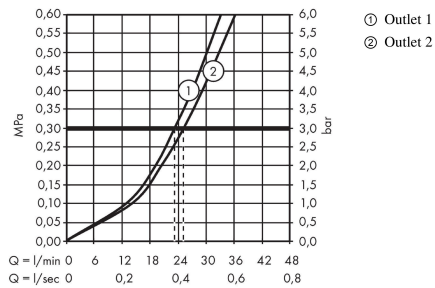

AXOR ShowerSolutions
Thermostat for concealed installation softsquare for 2 functions
 Finish: **Chrome** Article Number: **36707000**

product features

- 2 functions
- simultaneous use of several outlets
- Select push-button on/off control for 2 outlets
- thermostat cartridge
- maximum flow rate at 3 bar: 29,7 l/min
- flow rate upper outlet: 25 l/min
- flow rate lower outlet: 23 l/min
- flow rate by simultaneous use of all outlets: 29,7 l/min
- min. operating pressure: 1 bar
- max. operating pressure: 10 bar
- Safety stop at 40 °C
- temperature limitation adjustable
- connection type: basic set
- thermostat is delivered with buttons hand shower and Rain large

Technology

Certificates / Sustainability

Product image

Scale drawing

AXOR ShowerSolutions
Thermostat for concealed installation softsquare for 2 functions
 Finish: **Chrome** Article Number: **36707000**

Flowchart