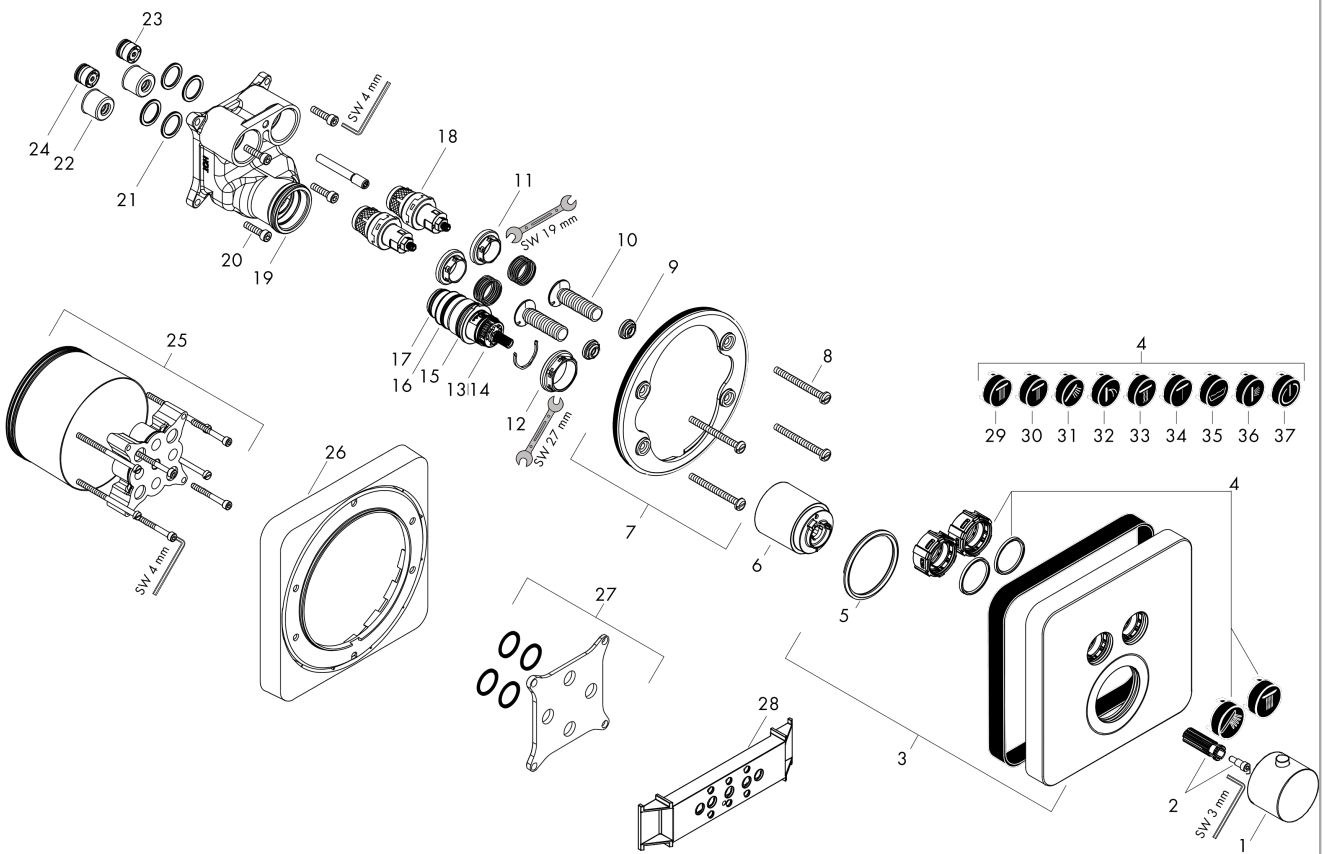

AXOR ShowerSolutions
Thermostat for concealed installation softsquare for 2 functions
Finish: **Chrome** Article Number: **36707000**

Exploded Drawing

Year of production: >10/16

AXOR ShowerSolutions
Thermostat for concealed installation softsquare for 2 functions
Finish: **Chrome** Article Number: **36707000**

Spare part list

Year of production: >10/16

Pos.		Article Number	PC	PU
1	handle for thermostat	92840000	15	1
2	handle fixing set	95843000	3	1
3	escutcheon 170 / 170 mm	93029000	18	1
4	set of symbols	92544610	15	1
5	O-Ring 48x3	95508000	1	1
6	sleeve	92216000	8	1
7	holder for escutcheon	98793000	9	1
8	set of fixing screws	96454000	3	1
9	nut and flange	92696000	5	1
10	Select-adapter	92219000	2	1
11	nut	98368000	4	1
12	nut	98913000	6	1
13	thermostat cartridge	98282000	14	1
14	cartridge for exchanged connections	92373000	18	1
15	O-ring 25x2,5	92146000	3	1
16	O-ring 25x1,5	98146000	1	1
17	O-ring 20x1,5	98197000	1	1
18	shut off unit	95758000	14	1
19	O-ring 36x2	98156000	1	1
20	set of screws	96525000	3	1
21	O-ring 16x2	98133000	1	1
22	noise reduction	94073000	7	1
23	non return valve	97980000	5	1
24	non return valve (pressure-resistant up to 2 MPa)	92594000	5	1
25	extension 25 mm	13595000	99	1
26	extension 22 mm	98860000	99	1
27	compensation set 1°	95521000	16	1
28	fit-up aid	92540000	99	1
29	symbol head shower Rain large	93571610	4	1
30	symbol head shower Rain small	93572610	4	1
31	symbol handshower	93573610	4	1
32	symbol Flood jet	93574610	4	1
33	symbol Whirl	93575610	4	1
34	symbol Mono	93576610	4	1