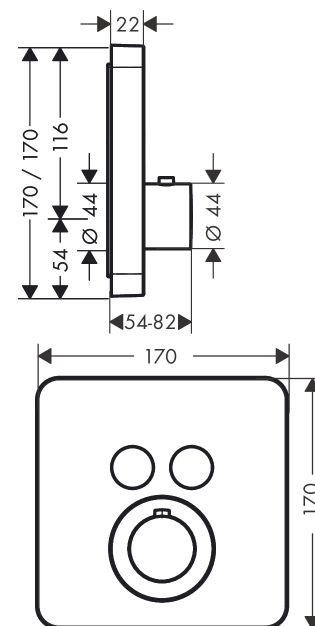

AXOR ShowerSolutions
Thermostat for concealed installation softsquare for 2 functions
 Finish: **Chrome** Article Number: **36707000**

product features

- 2 functions
- simultaneous use of several outlets
- Select push-button on/off control for 2 outlets
- thermostat cartridge
- maximum flow rate at 3 bar: 29,7 l/min
- flow rate upper outlet: 25 l/min
- flow rate lower outlet: 23 l/min
- flow rate by simultaneous use of all outlets: 29,7 l/min
- min. operating pressure: 1 bar
- max. operating pressure: 10 bar
- Safety stop at 40 °C
- temperature limitation adjustable
- connection type: basic set
- thermostat is delivered with buttons hand shower and Rain large

Technology

Certificates / Sustainability

Product image

Scale drawing

AXOR ShowerSolutions
Thermostat for concealed installation softsquare for 2 functions
 Finish: **Chrome** Article Number: **36707000**

Flowchart

AXOR ShowerSolutions
Thermostat for concealed installation softsquare for 2 functions
 Finish: **Chrome** Article Number: **36707000**

Exploded Drawing

Year of production: >10/16

AXOR ShowerSolutions
Thermostat for concealed installation softsquare for 2 functions
 Finish: **Chrome** Article Number: **36707000**

AXOR ShowerSolutions
Thermostat for concealed installation softsquare for 2 functions
 Finish: **Chrome** Article Number: **36707000**

Spare part list

Year of production: >10/16

Pos.		Article Number	PC	PU
35	symbol tub	93577610	4	1
36	symbol body shower	93578610	4	1
37	symbol ON/OFF	93579610	4	1
a	concealed item	01800180	99	1
b	adapter for exchanged connections	93181000	18	1
c	fixation set	96615000	99	1