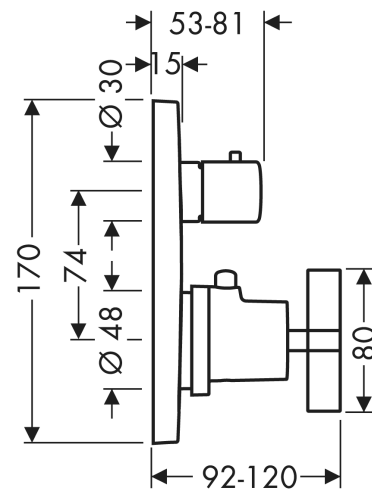

AXOR Citterio
Thermostat for concealed installation with shut-off valve and cross handle
 Finish: **Chrome** Article Number: **39705000**

product features

- 1 function
- thermostat cartridge, ceramic valves 90°
- maximum flow rate at 3 bar: 26 l/min
- min. operating pressure: 1 bar
- max. operating pressure: 10 bar
- Safety stop at 40 °C
- temperature limitation adjustable
- with silencer
- connection type: basic set

Technology

Product image

Scale drawing

AXOR Citterio
Thermostat for concealed installation with shut-off valve and cross handle
Finish: **Chrome** Article Number: **39705000**

Flowchart

AXOR Citterio
Thermostat for concealed installation with shut-off valve and cross handle
Finish: **Chrome** Article Number: **39705000**

Exploded Drawing

Year of production: >06/23

AXOR Citterio
Thermostat for concealed installation with shut-off valve and cross handle
 Finish: **Chrome** Article Number: **39705000**

Spare part list

Year of production: >06/23