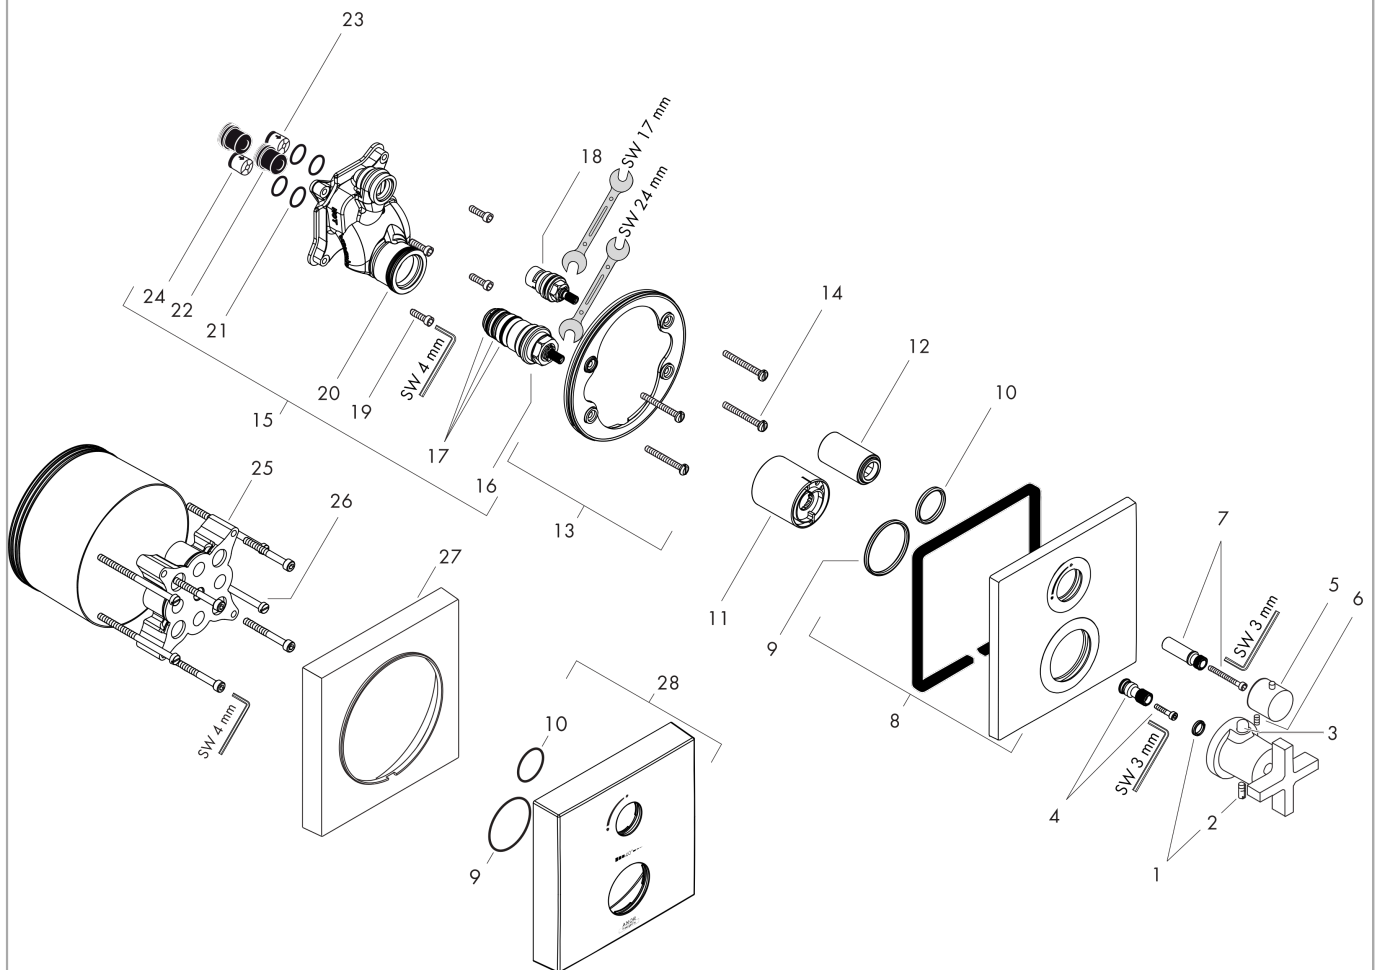

AXOR Citterio
Thermostat for concealed installation with shut-off valve and cross handle
Finish: **Chrome** Article Number: **39705000**

Exploded Drawing

Year of production: >06/23

AXOR Citterio
Thermostat for concealed installation with shut-off valve and cross handle
Finish: **Chrome** Article Number: **39705000**

Spare part list

Year of production: >06/23

Pos.		Article Number	PC	PU
1	handle for thermostat	39391000	13	1
2	hollow set screw M5x10	97672000	1	1
3	pushbutton red	97212000	7	1
4	adapter for handle	96435000	6	1
5	handle	96520000	11	1
6	hollow set screw M4x8	97669000	1	1
7	adapter for handle	96451000	5	1
8	escutcheon	96751000	14	1
9	O-Ring 48x3	95508000	1	1
10	O-ring 29x3	98371000	2	1
11	sleeve	96439000	9	1
12	sleeve	96446000	8	1
13	holder for escutcheon	98793000	9	1
14	set of fixing screws	96454000	3	1
15	installation unit cpl.	92760000	18	1
16	thermostat cartridge	94282000	15	1
17	sealing set	95037000	10	1
18	shut off unit right closing	94009000	9	1
19	set of screws	96525000	3	1
20	O-ring 39x2	98158000	1	1
21	O-ring 16x2	98133000	1	1
22	noise reduction	94073000	7	1
23	set of non return valves DW 15	94074000	5	1
24	non return valve (pressure-resistant up to 2 MPa)	92594000	5	1
25	extension 25 mm	13595000	99	1
26	set of fixing screws	97747000	1	1
27	extension 22 mm	97407000	99	1
28	escutcheon height = 33 mm (when wall is not deep enough).	14970000	99	1
a	concealed item	01800180	99	1
b	fixation set	96615000	99	1
c	concealed item	01500180	99	1
d	set of adapters	13588000	99	1