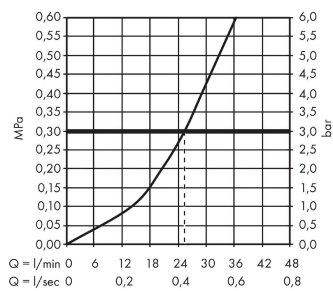

AXOR Citterio
Thermostat for concealed installation with shut-off valve and cross handle
Finish: **Chrome** Article Number: **39705000**

Flowchart