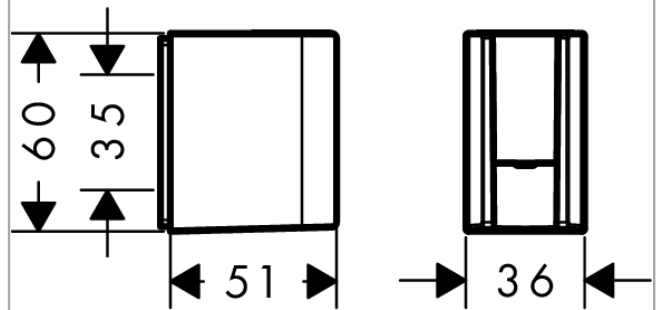

**AXOR One
Shower holder**

Finish: **Chrome** Article Number: **45721000**

product features

- fixed holding position
- for hoses with cylindrical nuts
- material: metal

Product image

Scale drawing

AXOR One
Shower holder
Finish: **Chrome**

Article Number: **45721000**

Exploded Drawing

Year of production: >10/15

AXOR One
Shower holder
Finish: **Chrome** Article Number: **45721000**

Spare part list

Year of production: >10/15

Pos.		Article Number	PC	PU
1	mounting set	40915000	4	1
2	excentric socket	97604000	3	1
3	hexagon socket screw M6x16	92857000	1	1