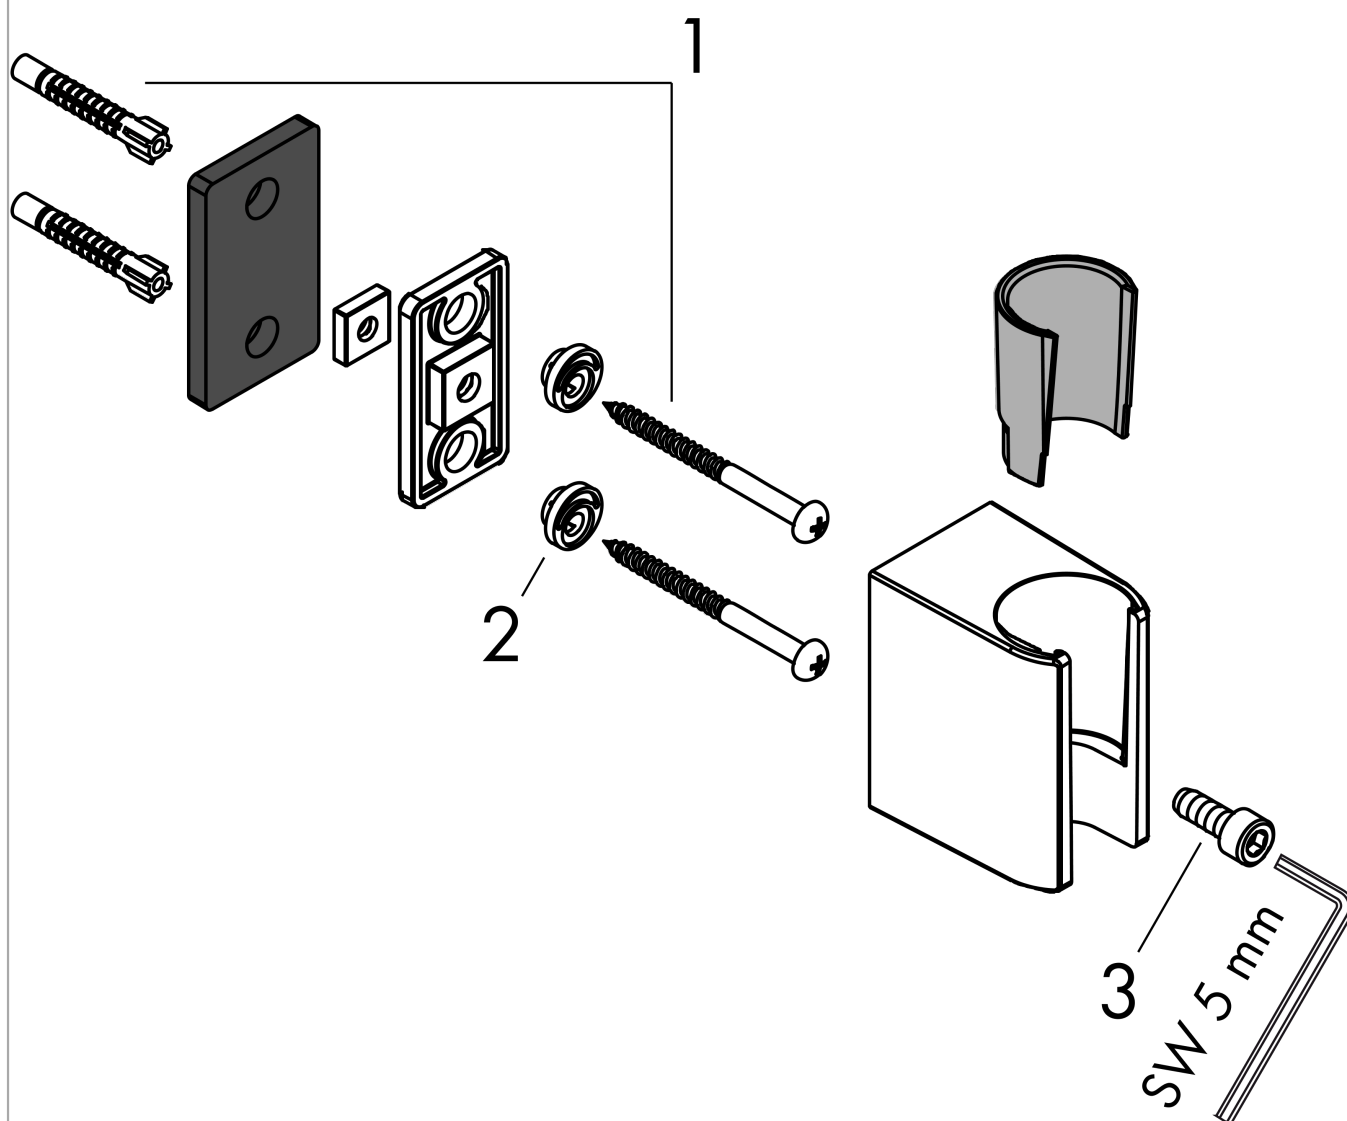

**AXOR One
Shower holder**

Finish: **Chrome** Article Number: **45721000**

product features

- fixed holding position
- for hoses with cylindrical nuts
- material: metal

Product image

Scale drawing

AXOR One
Shower holder
Finish: **Chrome**

Article Number: **45721000**

Exploded Drawing

Year of production: >10/15

AXOR One
Shower holder
Finish: **Chrome** Article Number: **45721000**

Spare part list

Year of production: >10/15

Pos.		Article Number	PC	PU
1	mounting set	40915000	4	1
2	excentric socket	97604000	3	1
3	hexagon socket screw M6x16	92857000	1	1