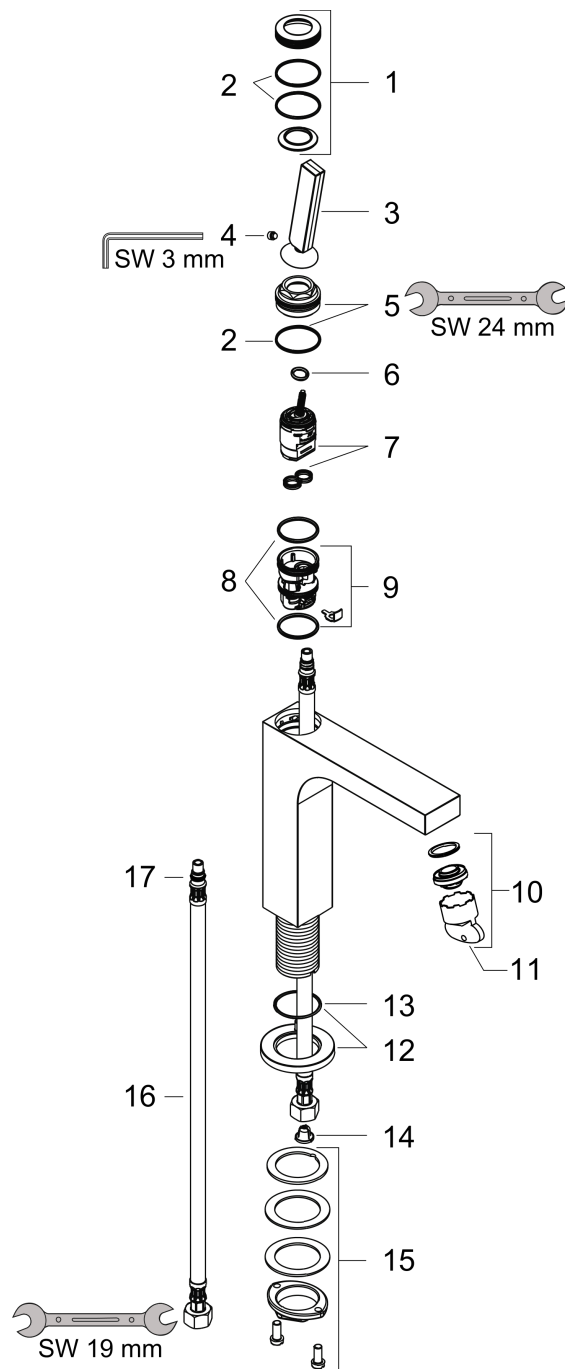

AXOR Citterio
Single lever basin mixer 160 with pin handle and waste set
 Finish: **Chrome** Article Number: **39032000**

product features

- consists of: single lever basin mixer, waste set
- ComfortZone: 160
- projection: 141 mm
- spout height: 158 mm
- handle variant: pin handle
- spray type: laminar spray
- swiveling spray former
- maximum flow rate at 3 bar: 5 l/min
- ceramic cartridge
- suitable for continuous flow water heaters
- non-closing waste set
- connection type: G 3/8 connections
- connection dimension: DN15
- EU taxonomy: max. 6 l/min - Substantial Contribution (SC) possible

Technology

Product image

Scale drawing

AXOR Citterio
Single lever basin mixer 160 with pin handle and waste set
 Finish: **Chrome** Article Number: **39032000**

Flowchart

AXOR Citterio
Single lever basin mixer 160 with pin handle and waste set
 Finish: **Chrome** Article Number: **39032000**

Exploded Drawing

Year of production: >01/11

AXOR Citterio
Single lever basin mixer 160 with pin handle and waste set
 Finish: **Chrome** Article Number: **39032000**

Spare part list

Year of production: >01/11

Pos.		Article Number	PC	PU
1	cover cap	95666000	9	1
2	O-ring 30x1,5	98433000	1	1
3	handle	39091000	16	1
4	hollow set screw M6x6	97660000	1	1
5	nut	95667000	7	1
6	O-ring 9x2	98119000	1	1
7	cartridge, assy	96339000	12	1
8	O-ring 26x2	98147000	1	1
9	adapter for cartridge	95289000	7	1
10	aerator M24x1 (5 l/min)	95282000	6	1
11	special tool	95290000	3	1
12	escutcheon	95668000	11	1
13	O-ring 33x1,5	98164000	1	1
14	filter packing	95291000	4	1
15	fixing set (Ø 32)	13961000	7	1
16	connection hose 450 mm M8x0,75 G3/8	97206000	8	1
17	O-ring 7x1,5	98422000	1	1
a	waste	50001000	99	1
b	fixation extension 35 mm	13898000	12	1
c	service tool for disassembling the handle	92124000	15	1