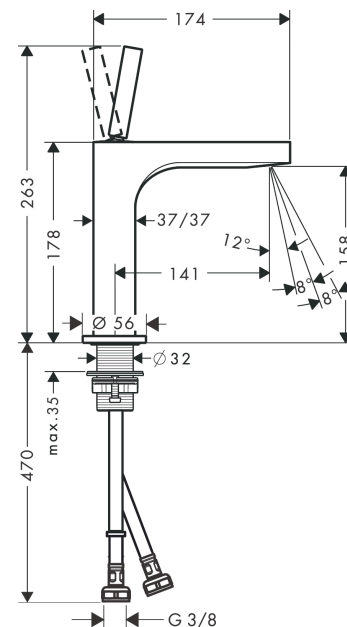

AXOR Citterio
Single lever basin mixer 160 with pin handle and waste set
 Finish: **Chrome** Article Number: **39032000**

product features

- consists of: single lever basin mixer, waste set
- ComfortZone: 160
- projection: 141 mm
- spout height: 158 mm
- handle variant: pin handle
- spray type: laminar spray
- swiveling spray former
- maximum flow rate at 3 bar: 5 l/min
- ceramic cartridge
- suitable for continuous flow water heaters
- non-closing waste set
- connection type: G 3/8 connections
- connection dimension: DN15
- EU taxonomy: max. 6 l/min - Substantial Contribution (SC) possible

Technology

Product image

Scale drawing

AXOR Citterio
Single lever basin mixer 160 with pin handle and waste set
 Finish: **Chrome** Article Number: **39032000**

Flowchart

AXOR Citterio
Single lever basin mixer 160 with pin handle and waste set
 Finish: **Chrome** Article Number: **39032000**

Exploded Drawing

Year of production: >01/11

AXOR Citterio
Single lever basin mixer 160 with pin handle and waste set
 Finish: **Chrome** Article Number: **39032000**

Spare part list

Year of production: >01/11

Pos.		Article Number	PC	PU
1	cover cap	95666000	9	1
2	O-ring 30x1,5	98433000	1	1
3	handle	39091000	16	1
4	hollow set screw M6x6	97660000	1	1
5	nut	95667000	7	1
6	O-ring 9x2	98119000	1	1
7	cartridge, assy	96339000	12	1
8	O-ring 26x2	98147000	1	1
9	adapter for cartridge	95289000	7	1
10	aerator M24x1 (5 l/min)	95282000	6	1
11	special tool	95290000	3	1
12	escutcheon	95668000	11	1
13	O-ring 33x1,5	98164000	1	1
14	filter packing	95291000	4	1
15	fixing set (Ø 32)	13961000	7	1
16	connection hose 450 mm M8x0,75 G3/8	97206000	8	1
17	O-ring 7x1,5	98422000	1	1
a	waste	50001000	99	1
b	fixation extension 35 mm	13898000	12	1
c	service tool for disassembling the handle	92124000	15	1