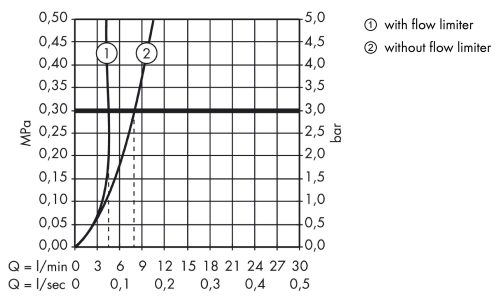

AXOR Citterio
Single lever basin mixer 160 with pin handle and waste set
 Finish: **Chrome** Article Number: **39032000**

product features

- consists of: single lever basin mixer, waste set
- ComfortZone: 160
- projection: 141 mm
- spout height: 158 mm
- handle variant: pin handle
- spray type: laminar spray
- swiveling spray former
- maximum flow rate at 3 bar: 5 l/min
- ceramic cartridge
- suitable for continuous flow water heaters
- non-closing waste set
- connection type: G 3/8 connections
- connection dimension: DN15
- EU taxonomy: max. 6 l/min - Substantial Contribution (SC) possible

Technology

Product image

Scale drawing

AXOR Citterio
Single lever basin mixer 160 with pin handle and waste set
 Finish: **Chrome** Article Number: **39032000**

Flowchart

AXOR Citterio
Single lever basin mixer 160 with pin handle and waste set
 Finish: **Chrome** Article Number: **39032000**