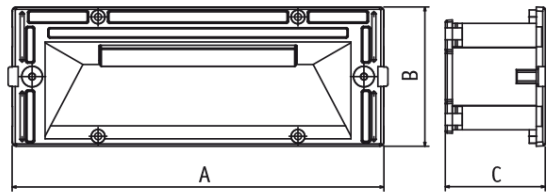

## QUANTUM – lamp – 5435

datasheet

CODE NO. 5435

3K – 3000K / 4K – 4000K

A 186 mm  
B 70 mm  
C 50 mm

LAMP	LED
NOMINAL LUMEN	460
REAL LUMEN OUTPUT	273
WATTAGE	4,5W
VOLTAGE	100÷240V 50/60Hz
IP	IP 65
IK	IK10 (20 joules)
CLASS	 Classe II
CERTIFICATION	
CONFORMITY	EN 60598-1 +2-2
LED ENERGY CLASS	D

Outdoor wall recessed luminaire

Body in polycarbonate

Stainless steel matching Allen key screws

To be installed on the backbox code 5482

Light source: LED / CRI 80

Driver incorporated

**ON REQUEST:**

10÷52V low voltage version (code + LV)