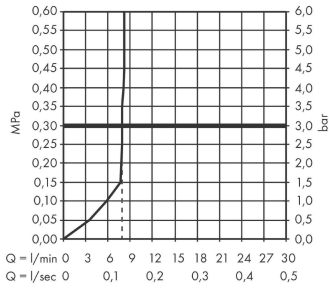

Pulsify S
Baton hand shower 100 1jet EcoSmart
 Finish: **Chrome** Art. no. : **24125000**

Description

product features

- Shower head size: 98 x 24 mm
- Spray pattern: PowderRain
- Maximum flow rate (at 3 bar): 7.9 l/min
- minimum flow pressure: 0.5 bar
- with internal water conduction
- rinseable sieve insert
- Connection thread 1/2"
- WRAS 2307013

Article Details

Price excl. VAT £ 51.67

Technology

Design awards

Certificates / Sustainability

Product image

Scale drawing

Pulsify S
Baton hand shower 100 1jet EcoSmart
 Finish: **Chrome** Art. no. : **24125000**

Flowchart

The consumption was measured in combination with the appropriate fittings (thermostat/mixer/in-wall valve) to reflect actual application in practice.

Pulsify S
Baton hand shower 100 1jet EcoSmart
 Finish: **Chrome** Art. no. : **24125000**