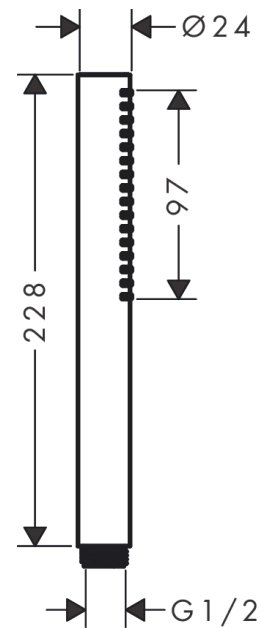

Pulsify S
Baton hand shower 100 1jet EcoSmart
 Finish: **Chrome** Art. no. : **24125000**

Description

product features

- Shower head size: 98 x 24 mm
- Spray pattern: PowderRain
- Maximum flow rate (at 3 bar): 7.9 l/min
- minimum flow pressure: 0.5 bar
- with internal water conduction
- rinseable sieve insert
- Connection thread 1/2"
- WRAS 2307013

Article Details

Price excl. VAT £ 51.67

Technology

Design awards

Certificates / Sustainability

Product image

Scale drawing

Pulsify S
Baton hand shower 100 1jet EcoSmart
 Finish: **Chrome** Art. no. : **24125000**

Flowchart

The consumption was measured in combination with the appropriate fittings (thermostat/mixer/in-wall valve) to reflect actual application in practice.

Pulsify S
Baton hand shower 100 1jet EcoSmart
 Finish: **Chrome** Art. no. : **24125000**

Exploded Drawing

Year of production: >07/23

Pulsify S
Baton hand shower 100 1jet EcoSmart
 Finish: **Chrome** Art. no. : **24125000**

Spare part list

Year of production: >07/23

Pos.	Description	Art. no.	Price	PU
1	filter insert	92421000	-	1