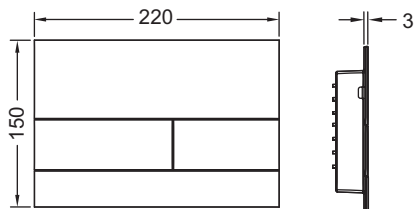

TECESquare II metal toilet flush plate for dual-flush system with coloured surface

Article number: 9240847

Colour: Brushed gold optic (with anti-fingerprint)

Exhibition samples: —

DU 1: 1 pc.

DU 2: 10 pc.

Description:

Flush plate for TECE cisterns, for front or top actuation. Extra-flat metal actuation with coloured coating and two spring-loaded actuation rockers. Incl. actuation rods, mounting material and disassembly tool. Compatible with insert chute for cleaning tablets.

The surfaces are colour-coordinated with the TECEdrainprofile shower profiles.

Dimensions (W x H x D): 220 x 150 x 3 mm

Sales data:

Product name: TECESquare II metal toilet flush plate, brushed gold optic (with anti-fingerprint), dual-flush system

Commodity group: 904

Product group: 2009040071

Spare parts:

1	9820263	Fastening screws (2003-2020)
2	9820022	Actuation rods (2003-2020)
3	9820180	Bow-type handles
4	9820347	Support frame
5	9820390	Dismounting and programming key
6	9820498	"easy fit" actuation rods (from 2021)
7	9820497	"easy fit" attachment screws (from 2021)