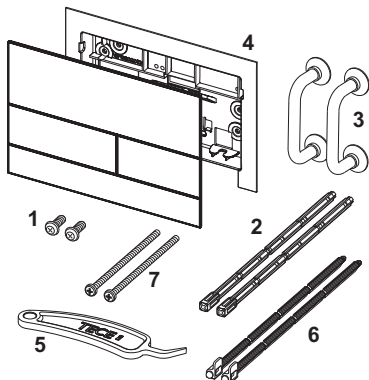

TECESquare II metal toilet flush plate for dual-flush system with coloured surface

Article number: 9240847

Colour: Brushed gold optic (with anti-fingerprint)

Exhibition samples: —

DU 1: 1 pc.

DU 2: 10 pc.

Description:

Flush plate for TECE cisterns, for front or top actuation. Extra-flat metal actuation with coloured coating and two spring-loaded actuation rockers. Incl. actuation rods, mounting material and disassembly tool. Compatible with insert chute for cleaning tablets.

The surfaces are colour-coordinated with the TECEdrainprofile shower profiles.

Dimensions (W x H x D): 220 x 150 x 3 mm

Sales data:

Product name: TECESquare II metal toilet flush plate, brushed gold optic (with anti-fingerprint), dual-flush system

Commodity group: 904

Product group: 2009040071

Spare parts:

- | | | |
|---|---------|--|
| 1 | 9820263 | Fastening screws (2003-2020) |
| 2 | 9820022 | Actuation rods (2003-2020) |
| 3 | 9820180 | Bow-type handles |
| 4 | 9820347 | Support frame |
| 5 | 9820390 | Dismounting and programming key |
| 6 | 9820498 | "easy fit" actuation rods (from 2021) |
| 7 | 9820497 | "easy fit" attachment screws (from 2021) |