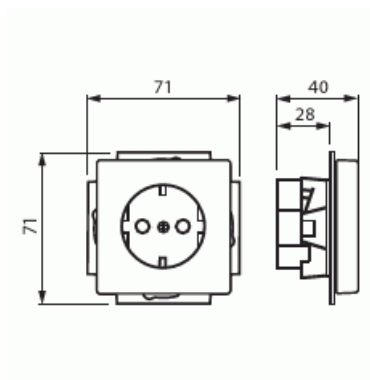

There are terminals for each contact of the socket outlet. The terminals are for max 2 solid or rigid wires. No X-terminals.

Technical specification

General Information

Product ID: 2TKA003846G1

Electrical quantities

Rated current: 16 AX

Rated voltage: 250 V

Classification

Enclosure class: IP20

Product Card

Socket outlet, Impressivo, Schuko, 1-gang, shuttered, screwless terminals, white

Packing

Package:	1/10/100/1800
Unit:	PCS

ETIM Data

Number of active pins (round):	2
With signal lamp:	No
Number of units:	1
Number of phases:	1
Imprint/indication:	None
Connection type:	Push-in clamp
With hinged lid:	No
With enhanced contact protection:	Yes
Label space/information surface:	No
Colour:	White
RAL-number (similar):	9016
Metallic colour:	No
Transparent:	No
Lockable:	No
Eject-mechanism:	No
Insulated mounting:	No
With function lighting:	No
With orientation lighting:	No
Over voltage protection:	No
Fault current protection:	No
With miniature fuse:	No
Special power supply:	No special power supply
Mounting method:	Flush mounted (plaster)
Type of fastening:	Mounting with claw and screw
Material:	Plastic
Material quality:	Thermoplastic
Halogen free:	Yes
Surface protection:	Untreated

Product Card

Socket outlet, Impressivo, Schuko, 1-gang, shuttered, screwless terminals, white

Surface finishing:	Glossy
Anti-bacterial treatment:	No
With loop through function:	No
With on/off switch:	No
Rotated central insert:	No
Nominal current:	16 A
Nominal voltage:	250 V
Frequency:	50 Hz
Suitable for degree of protection (IP):	IP21
Device width:	71 mm
Device height:	45 mm
Device depth:	71 mm
Min. depth of built-in installation box:	28 mm