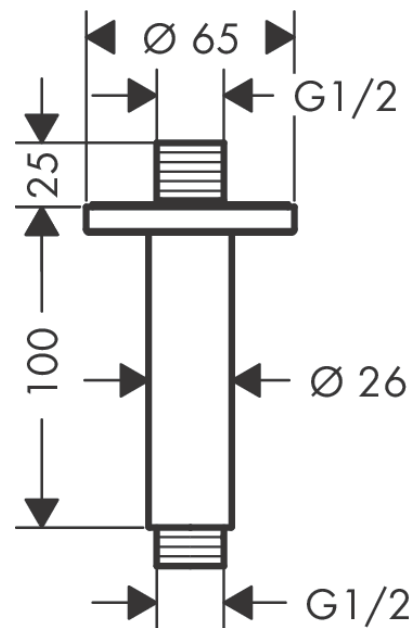

**Vernis Blend**  
**Ceiling connector 10 cm**  
 Finish: **Matt Black** Art. no. : **27804670**

T

### product features

- Length: 100 mm
- shaft Ø: 26 mm
- Material: brass
- Connection type: 1/2"

## Scale drawing

Vernis Blend  
 Ceiling connector 10 cm  
 Finish: **Matt Black** Art. no. : 27804670

T

Exploded Drawing

Year of production: >04/21