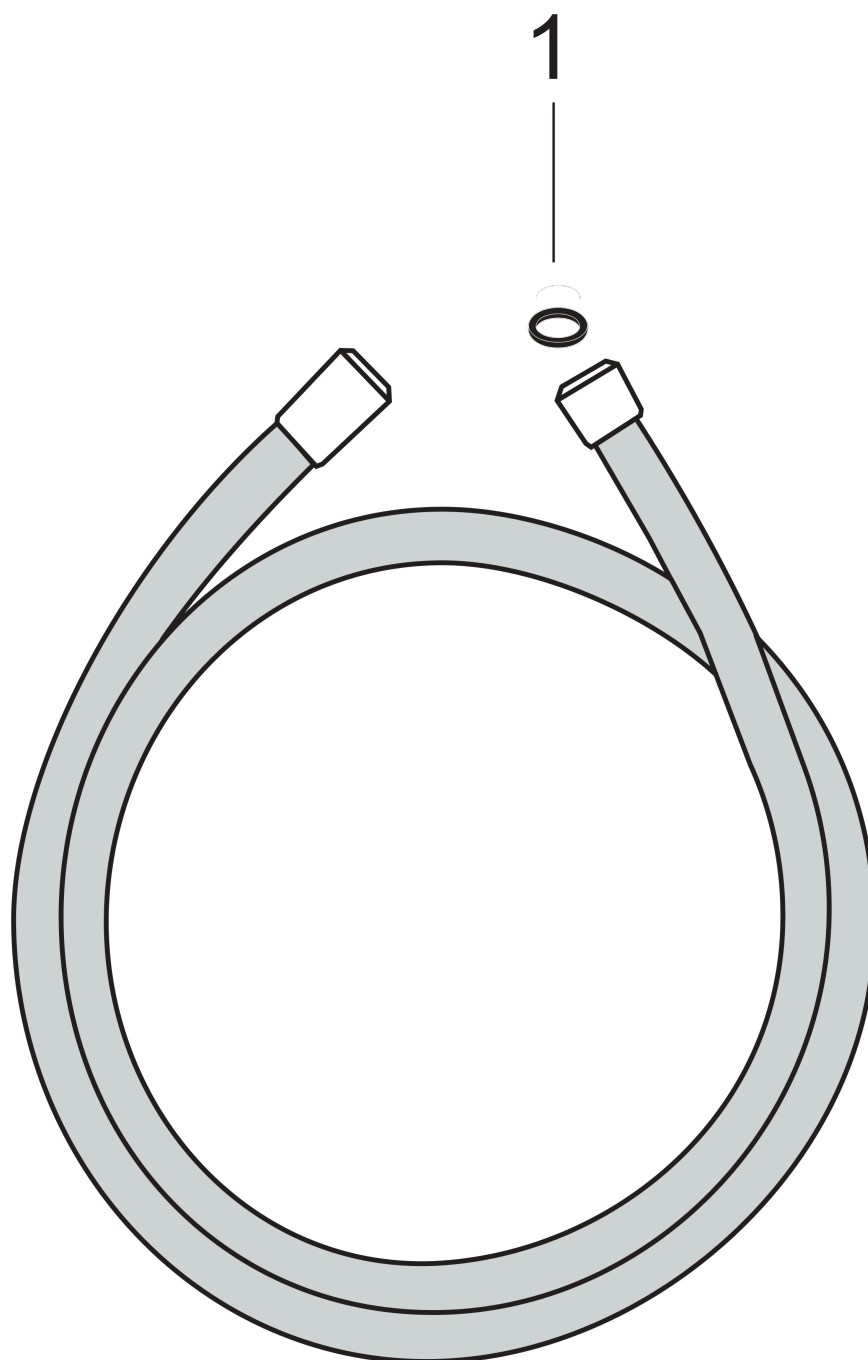

Isiflex

Shower hose 200 cm

Finish: **Chrome** Art. no. : **28274000**

Description

product features

- high-quality shower hose
- with plastic coating, easy to clean
- Shower hose length: 2.00 m
- pivot connector prevents hose from tangling
- kink-protected
- nuts shower hose
- conical nuts at both ends
- Connection thread: 1/2"
- WRAS 2006015
- WRAS 2006015 - WRAS approval letter 2006015
- EPD_20210262_Shower_hoses

Article Details

Price excl. VAT

£ 40.83

Certificates / Sustainability

Product image

Scale drawing

Isiflex
Shower hose 200 cm
 Finish: **Chrome** Art. no. : **28274000**

Exploded Drawing

Year of production: >12/00

Isiflex
Shower hose 200 cm
 Finish: **Chrome** Art. no. : **28274000**

Spare part list

Year of production: >12/00

Pos.	Description	Art. no.	Price	PU
1	seal	98058000	-	1