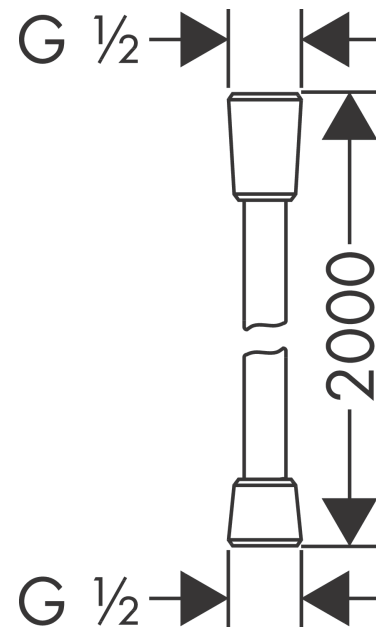

Isiflex

Shower hose 200 cm

Finish: **Chrome** Art. no. : **28274000**

Description

product features

- high-quality shower hose
- with plastic coating, easy to clean
- Shower hose length: 2.00 m
- pivot connector prevents hose from tangling
- kink-protected
- nuts shower hose
- conical nuts at both ends
- Connection thread: 1/2"
- WRAS 2006015
- WRAS 2006015 - WRAS approval letter 2006015
- EPD_20210262_Shower_hoses

Article Details

Price excl. VAT

£ 40.83

Certificates / Sustainability

Product image

Scale drawing

Isiflex
Shower hose 200 cm
 Finish: **Chrome** Art. no. : **28274000**

Exploded Drawing

Year of production: >12/00

Isiflex
Shower hose 200 cm
 Finish: **Chrome** Art. no. : **28274000**

Spare part list

Year of production: >12/00

Pos.	Description	Art. no.	Price	PU
1	seal	98058000	-	1