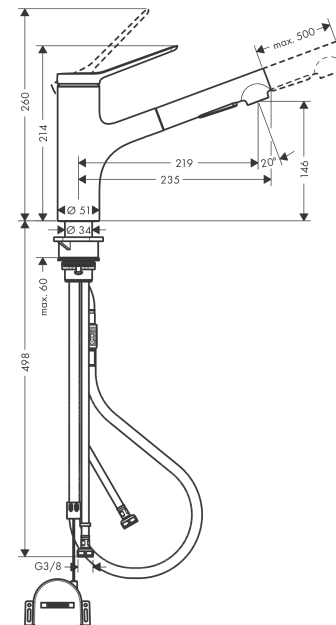

Scale drawing