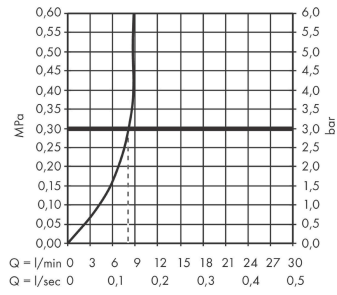

### Scale drawing

**Zesis M33**

**Single lever kitchen mixer 150, pull-out spray, 2jet, sBox lite**

Finish: **Chrome** Art. no. : **74803000**

**Flowchart**

**Zesis M33**  
**Single lever kitchen mixer 150, pull-out spray, 2jet, sBox lite**  
 Finish: **Chrome** Art. no. : **74803000**