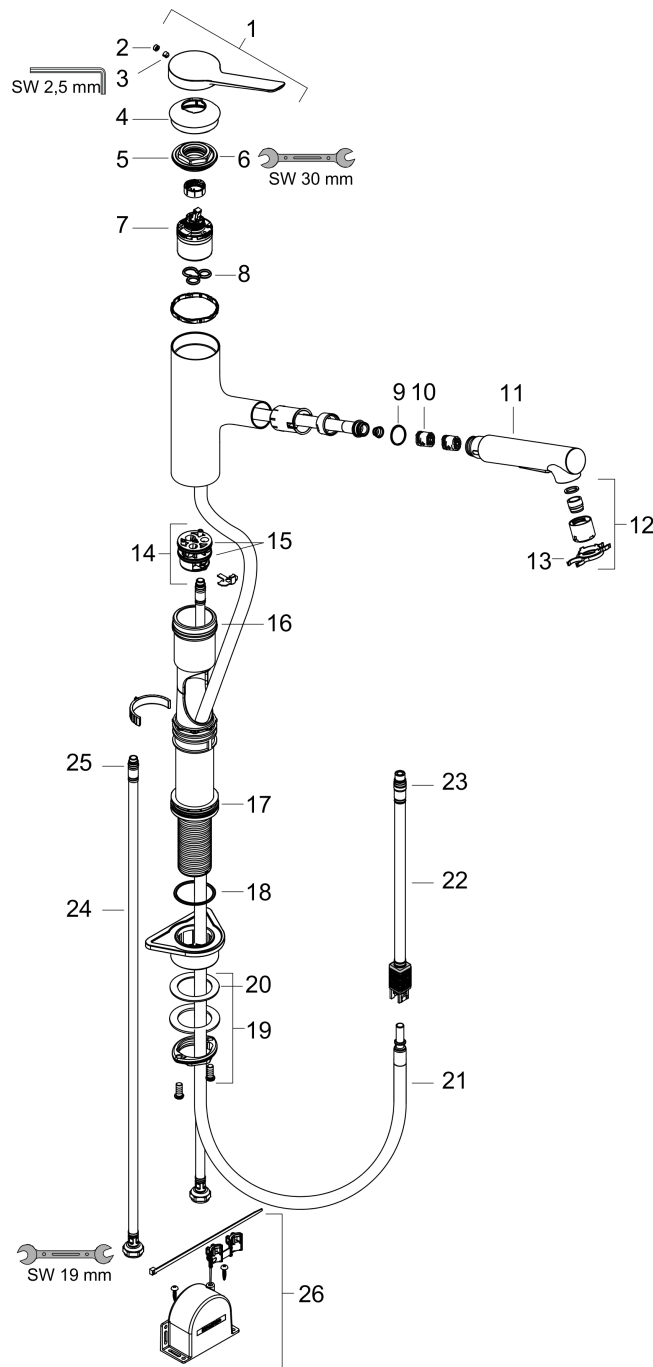

#### product features

- ComfortZone 150 provides space for greater freedom of movement
- Swivel spout 150°
- laminar spray, shower spray
- lockable shower spray, spray returns through pressing spray diverter and spray returns automatically through handle closing
- quick connect hose
- Maximum flow rate (at 3 bar): 8.2 l/min
- ceramic cartridge
- 3/8" hose connections
- integrated non-return valve
- sBox lite for a smooth, flexible and safe hose guidance in the cabinet
- extension length up to 50 cm

### Scale drawing

**Zesis M33**

**Single lever kitchen mixer 150, pull-out spray, 2jet, sBox lite**

Finish: **Chrome** Art. no. : **74803000**

**Flowchart**

**Zesis M33**  
**Single lever kitchen mixer 150, pull-out spray, 2jet, sBox lite**  
 Finish: **Chrome** Art. no. : **74803000**

**Exploded Drawing**

Year of production: >01/22

### Spare part list

Year of production: >01/22

Pos.	Description	Art. no.	Price	PU
1	handle	94390000	-	1
2	screw cover	93735610	-	1
3	hollow set screw M5x5	98446000	-	1
4	flange	94388000	-	1
5	nut	94389000	-	1
6	O-ring 41x2	98212000	-	1
7	cartridge, assy	93895000	-	1
8	seal	95008000	-	1
9	filter	97735000	-	1
10	O-ring 18x1,5	98231000	-	1
11	handspray	94395000	-	1
12	aerator laminar M22x1 (15 l/min)	95909000	-	1
13	service tool	95910000	-	1
14	adapter for cartridge	95911000	-	1
15	O-Ring 30x2	98186000	-	1
16	O-ring 37x2	92115000	-	1
17	O-Ring 36x2,5	98190000	-	1
18	support	97523000	-	1
19	fixing set (Ø 34)	95049000	-	1
20	lever collar	97548000	-	1
21	hose 1,25 m	95506000	-	1
22	connection hose 600 mm	92264000	-	1
23	O-ring 7x1,5	98422000	-	1
24	connection hose 600 mm M8x0,75 G3/8	96510000	-	1
25	O-ring 6,6x1,6	93019000	-	1
26	sBox lite	94402000	-	1