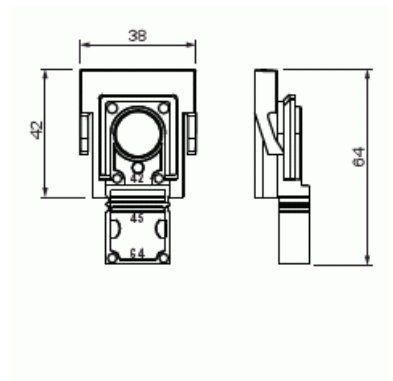

Support

Box support 42 – 65 mm

Type: PMR577.65

GTIN: 6418677307256

Made of halogen free material (IEC/61249-2-21).

Technical specification

General Information

Product ID:	2TKA130048G1
-------------	--------------

Packing

Package:	100/500
Unit:	PCS

ETIM Data

Type of accessory/spare part:	Other
Accessory:	Yes
Spare part:	No
Suitable for built-in installation box:	Yes

Product Card

Box support 42 – 65 mm

Suitable for central conduit box: