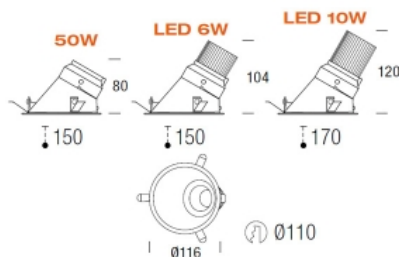

## Vulcano asimetrico

Fixed recessed spotlight made of die-casted aluminium, designed for Ø50mm halogen lamps and high performance LED with different diffuser options. Provides good visual comfort with light source integrated in installation area. Remote LED driver included and optional dimmable IGBT/TRIAC, 1-10V, PUSH or DALI version available.