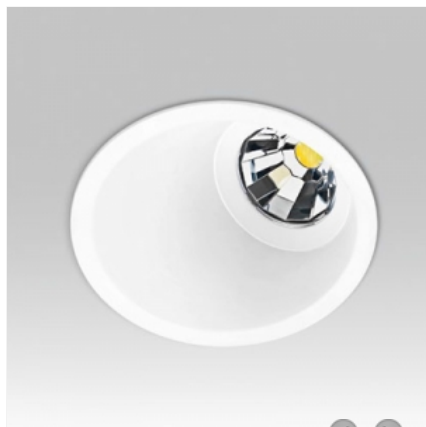

## Vulcano asimetrico

Fixed recessed spotlight made of die-casted aluminium, designed for Ø50mm halogen lamps and high performance LED with different diffuser options. Provides good visual comfort with light source integrated in installation area. Remote LED driver included and optional dimmable IGBT/TRIAC, 1-10V, PUSH or DALI version available.