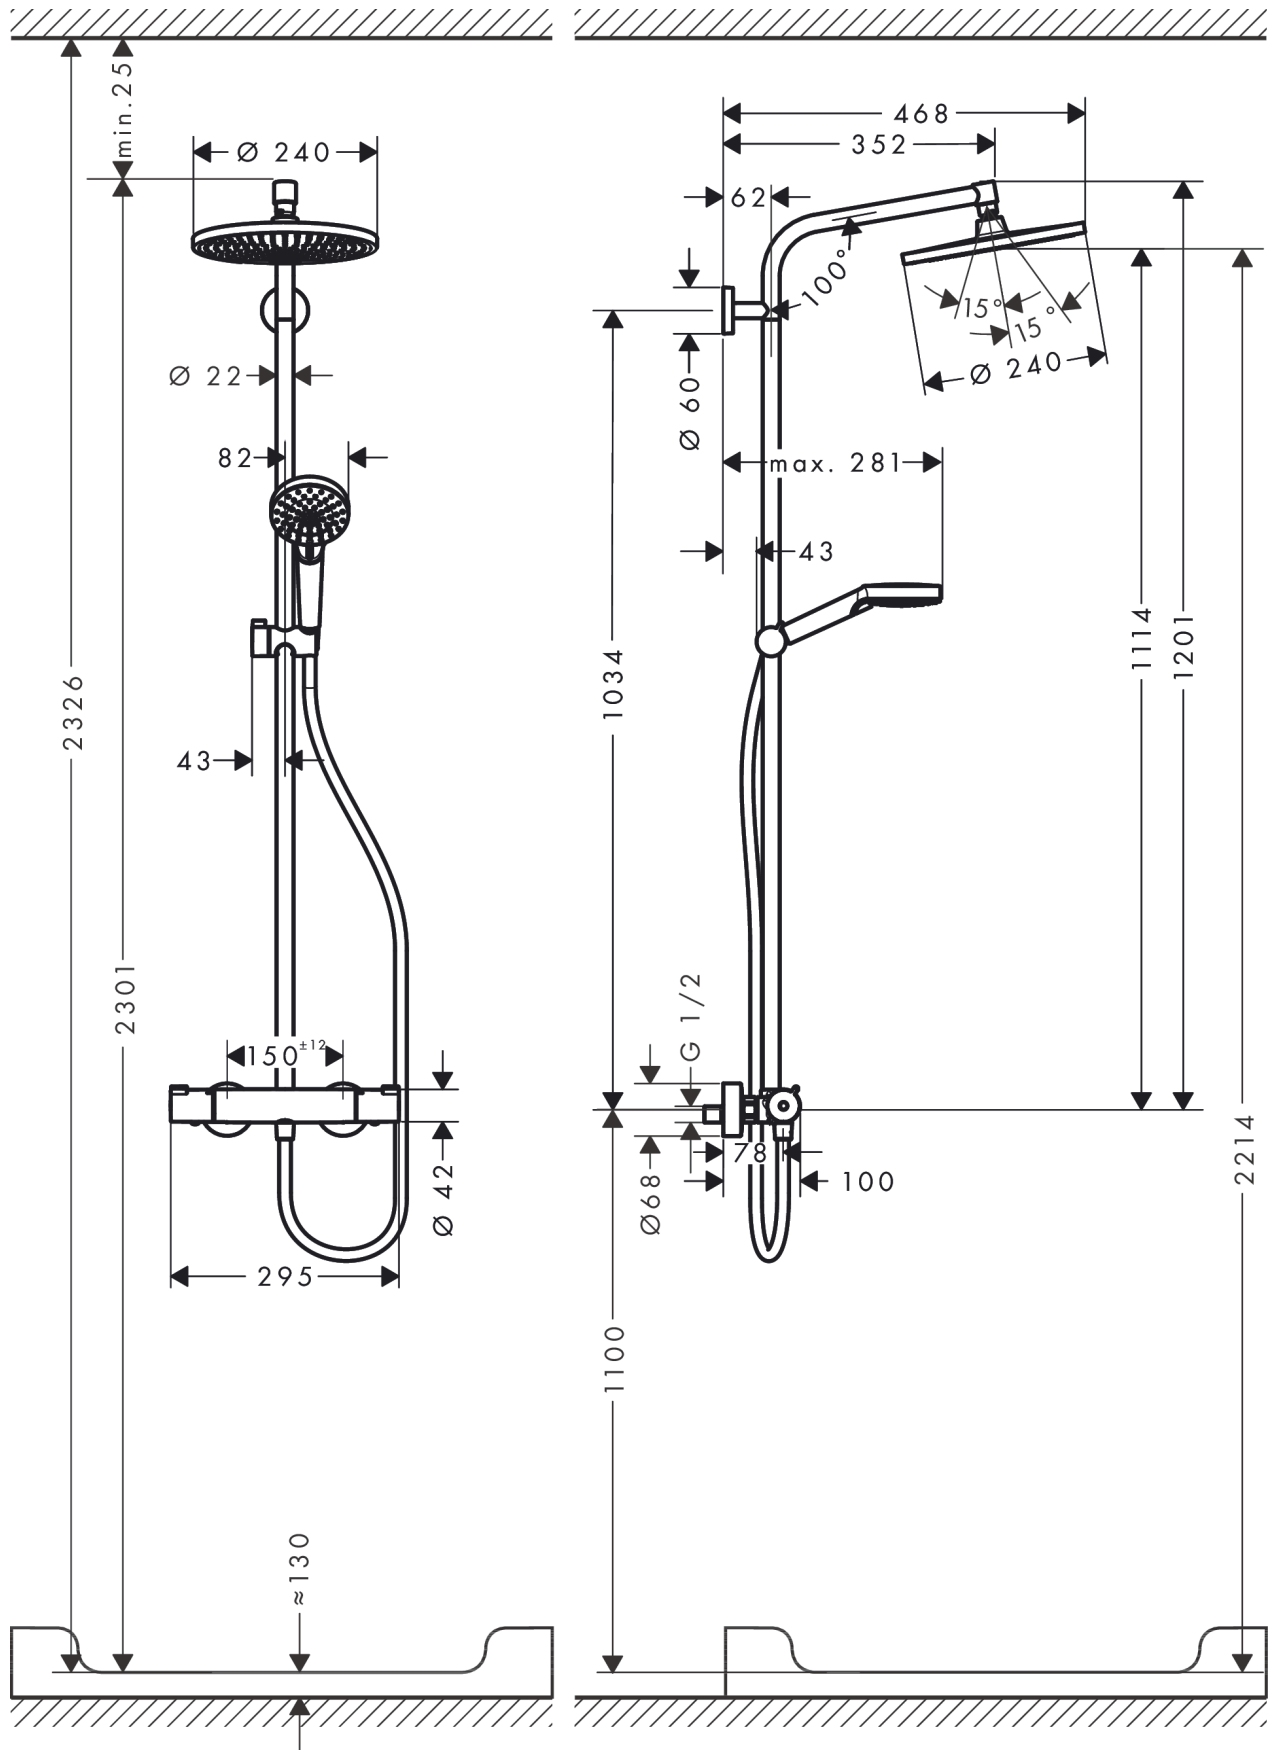

Crometta S
Showerpipe 240 1jet EcoSmart with thermostatic shower mixer
Finish: **Chrome** Art. no. : **27268000**

Installation examples