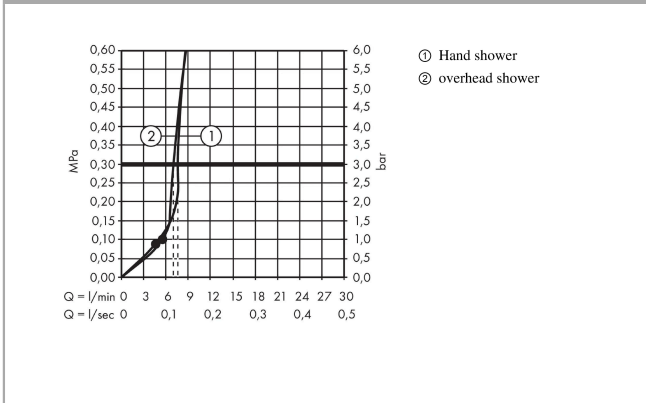

Crometta S
Showerpipe 240 1jet EcoSmart with thermostatic shower mixer
Finish: **Chrome** Art. no. : **27268000**

Product image

Scale drawing

Flowchart