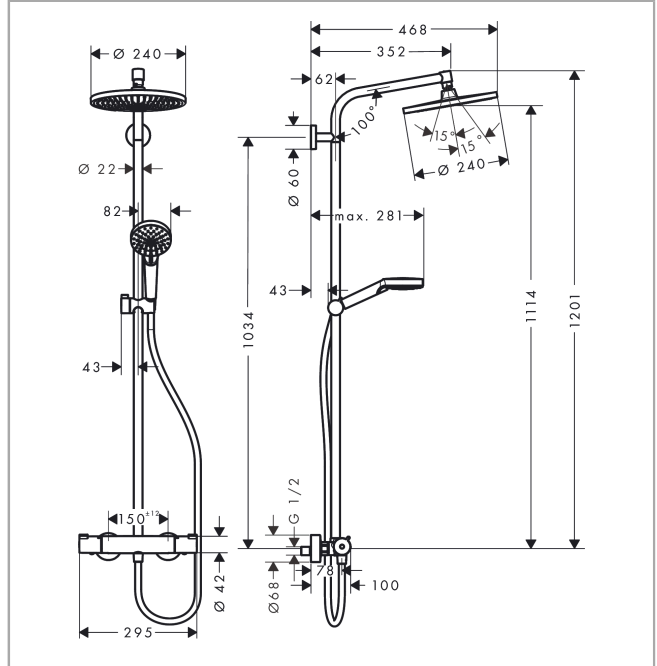

Scale drawing