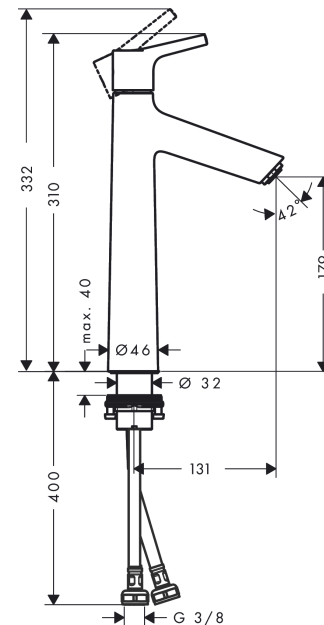

#### product features

- ComfortZone 190 provides space for greater freedom of movement
- spout 131 mm long
- spout height: 179 mm
- Handle variant: pin handle
- free-standing installation
- Spray pattern: normal spray
- Maximum flow rate (at 3 bar): 5 l/min
- ceramic cartridge
- QuickClean technology for easy limescale removal
- WRAS 2110027
- WRAS 2110027 - Approval letter
- EPD\_20220300\_Basin\_faucets

### Scale drawing

## Spare part list

Year of production: >10/15

Pos.	Description	Art. no.	Price	PU
1	handle	92626000	-	1
2	screw cover	95704000	-	1
3	flange	92625000	-	1
4	nut	92627000	-	1
5	O-ring 27x1,5	92527000	-	1
6	cartridge, assy	97685000	-	1
7	seal	98865000	-	1
8	adapter for cartridge	92628000	-	1
9	adapter for cartridge	98866000	-	1
10	O-ring 23x2	98398000	-	1
11	aerator M24x1 (5 l/min)	13185000	-	1
12	flat seal	98749000	-	1
13	fixing set (Ø 32)	13961000	-	1
14	lever collar	97548000	-	1
15	connection hose 600 mm M8x0,75 G3/8	96556000	-	1
16	O-ring 7x1,5	98422000	-	1
17	sealing set	95581000	-	1
a	fixation extension 35 mm	13898000	-	1