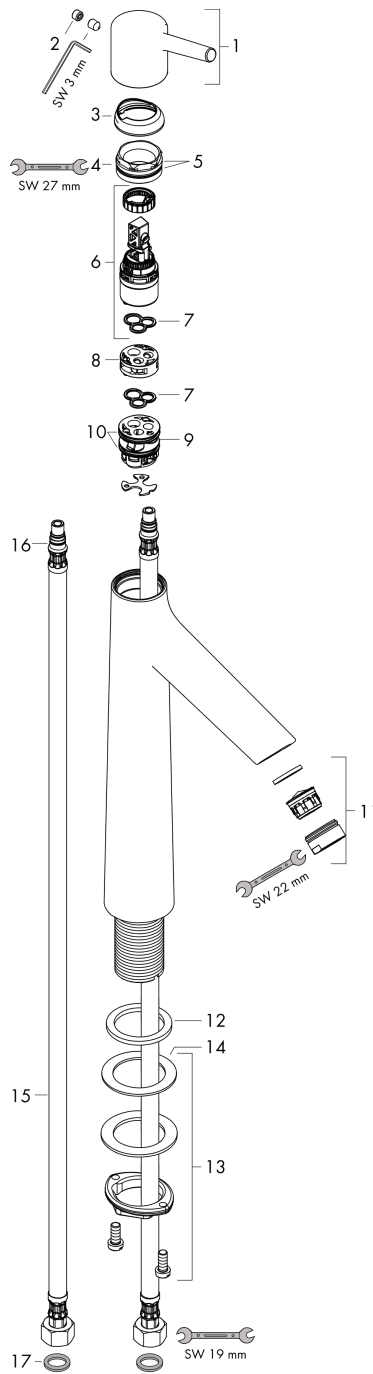

#### product features

- ComfortZone 190 provides space for greater freedom of movement
- spout 131 mm long
- spout height: 179 mm
- Handle variant: pin handle
- free-standing installation
- Spray pattern: normal spray
- Maximum flow rate (at 3 bar): 5 l/min
- ceramic cartridge
- QuickClean technology for easy limescale removal
- WRAS 2110027
- WRAS 2110027 - Approval letter
- EPD\_20220300\_Basin\_faucets

### Scale drawing

### Flowchart

**Talis S**  
**Single lever basin mixer 190 without waste**  
 Finish: **Chrome** Art. no. : **72032000**

**Exploded Drawing**

Year of production: >10/15

**Talis S**  
**Single lever basin mixer 190 without waste**  
 Finish: **Chrome** Art. no. : **72032000**

## Spare part list

Year of production: >10/15

Pos.	Description	Art. no.	Price	PU
1	handle	92626000	-	1
2	screw cover	95704000	-	1
3	flange	92625000	-	1
4	nut	92627000	-	1
5	O-ring 27x1,5	92527000	-	1
6	cartridge, assy	97685000	-	1
7	seal	98865000	-	1
8	adapter for cartridge	92628000	-	1
9	adapter for cartridge	98866000	-	1
10	O-ring 23x2	98398000	-	1
11	aerator M24x1 (5 l/min)	13185000	-	1
12	flat seal	98749000	-	1
13	fixing set (Ø 32)	13961000	-	1
14	lever collar	97548000	-	1
15	connection hose 600 mm M8x0,75 G3/8	96556000	-	1
16	O-ring 7x1,5	98422000	-	1
17	sealing set	95581000	-	1
a	fixation extension 35 mm	13898000	-	1