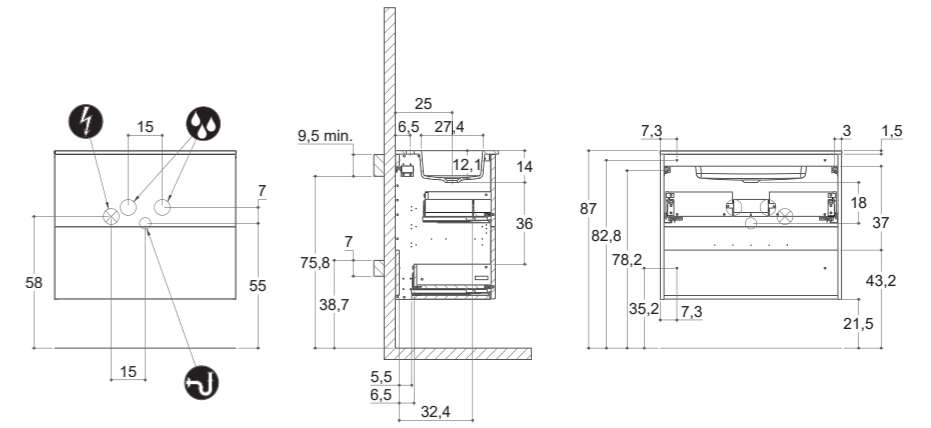

## INSTALLATION GUIDE

For more information on installation and first-fix measurements check our website under each product.

DEPTH 35 CM  
HEIGHT 32 CM

MINI MENUET

DEPTH 35 CM  
HEIGHT 64 CM

MINI MENUET

MINI MINORE

## INSTALLATION GUIDE

For more information on installation and first-fix measurements check our website under each product.

DEPTH 44 CM  
HEIGHT 32 CM

MENUET

DEPTH 44 CM  
HEIGHT 32 CM

EDGE

KANTATE

MINORE

## INSTALLATION GUIDE

For more information on installation and first-fix measurements check our website under each product.

DEPTH 44 CM  
HEIGHT 64 CM

MENUET

DEPTH 44 CM  
HEIGHT 64 CM

EDGE

KANTATE

MINORE

## INSTALLATION GUIDE

For more information on installation and first-fix measurements check our website under each product.

DEPTH 44 CM  
HEIGHT 32 CM

CIRCLE

DEPTH 44 CM  
HEIGHT 64 CM

CIRCLE

STADIUM

STADIUM