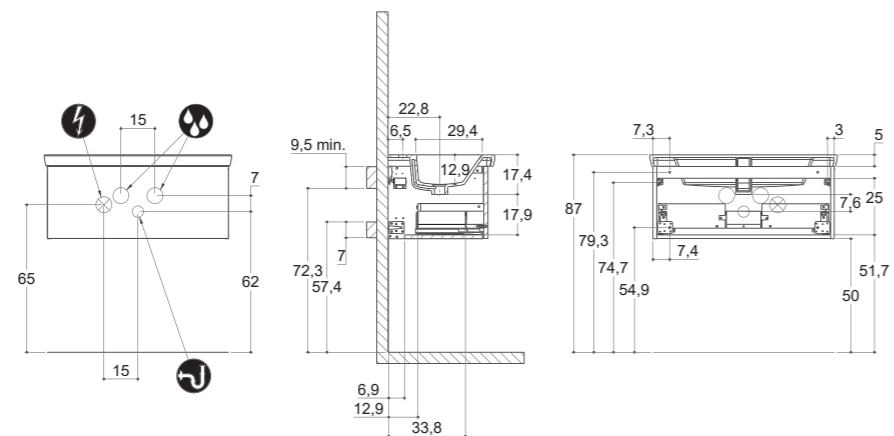

URBAN

INSTALLATION GUIDE

For more information on installation and first-fix measurements check our website under each product.

DEPTH 44 CM
HEIGHT 32 CM

MENUET

DEPTH 44 CM
HEIGHT 32 CM

EDGE

KANTATE

MINORE

LARGHETTO