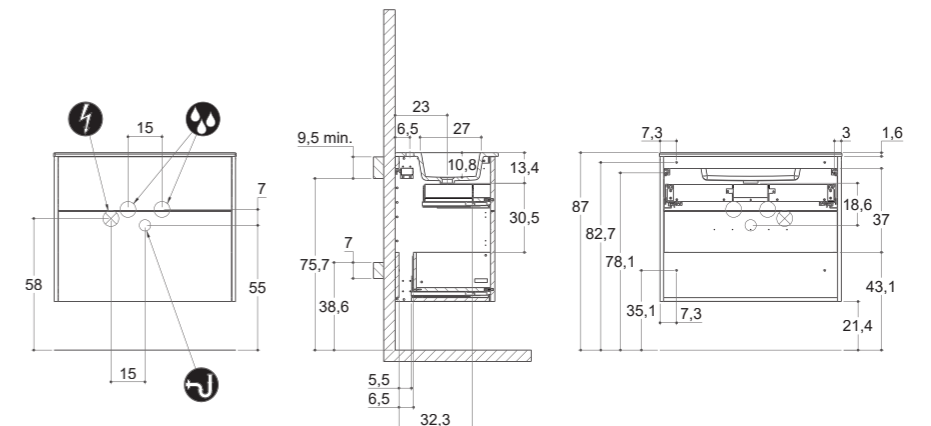

## INSTALLATION GUIDE

For more information on installation and first-fix measurements check our website under each product.

DEPTH 26 CM  
HEIGHT 40 CM

MICRO MENUET

DEPTH 35 CM  
HEIGHT 40 CM

MINI MENUET

MINI MINORE

## INSTALLATION GUIDE

For more information on installation and first-fix measurements check our website under each product.

DEPTH 44 CM  
HEIGHT 40 CM

MENUET

DEPTH 44 CM  
HEIGHT 40 CM

EDGE

KANTATE

MINORE

## INSTALLATION GUIDE

For more information on installation and first-fix measurements check our website under each product.

DEPTH 44 CM  
HEIGHT 64 CM

MENUET

DEPTH 44 CM  
HEIGHT 64 CM

EDGE

KANTATE

MINORE

## INSTALLATION GUIDE

For more information on installation and first-fix measurements check our website under each product.

DEPTH 44 CM  
HEIGHT 40 CM

CIRCLE

DEPTH 44 CM  
HEIGHT 64 CM

CIRCLE

STADIUM

STADIUM