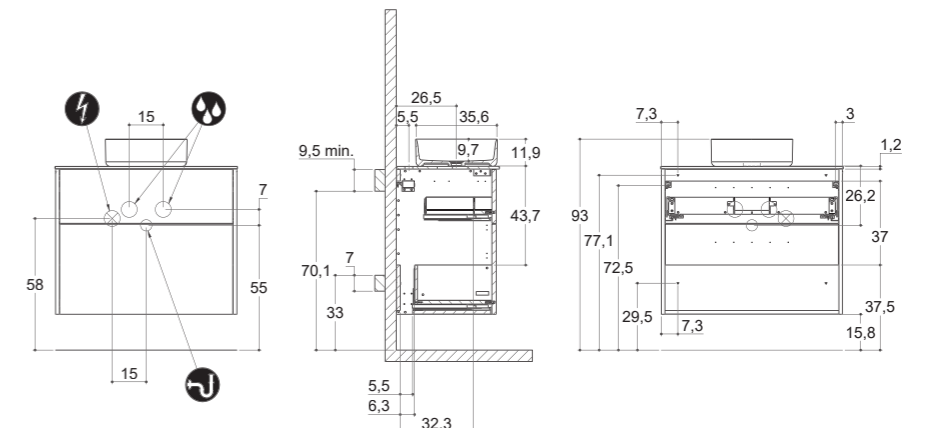

## INSTALLATION GUIDE

For more information on installation and first-fix measurements check our website under each product.

DEPTH 44 CM  
HEIGHT 64 CM

MENUET

DEPTH 44 CM  
HEIGHT 64 CM

EDGE

KANTATE

MINORE

## INSTALLATION GUIDE

For more information on installation and first-fix measurements check our website under each product.

DEPTH 44 CM  
HEIGHT 40 CM

CIRCLE

DEPTH 44 CM  
HEIGHT 64 CM

CIRCLE

STADIUM

STADIUM

## INSTALLATION GUIDE

For more information on installation and first-fix measurements check our website under each product.

DEPTH 35 CM  
HEIGHT 32 CM

MINI MENUET

DEPTH 35 CM  
HEIGHT 64 CM

MINI MENUET

MINI MINORE