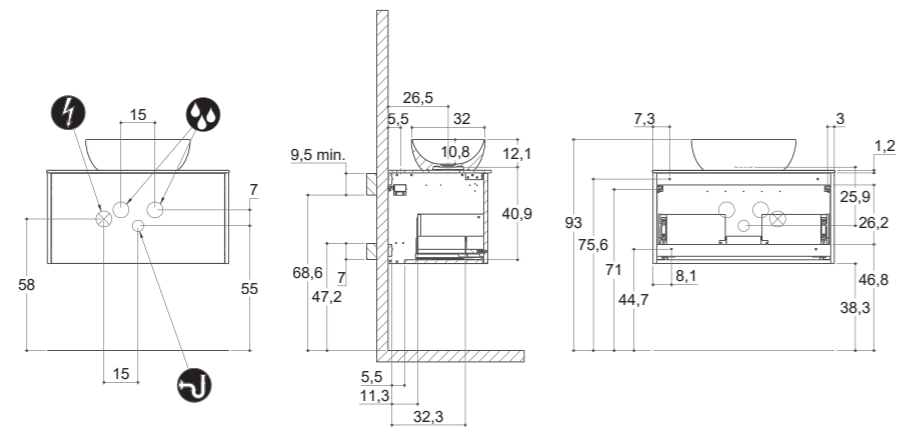

## INSTALLATION GUIDE

For more information on installation and first-fix measurements check our website under each product.

DEPTH 44 CM  
HEIGHT 64 CM

MENUET

DEPTH 44 CM  
HEIGHT 64 CM

EDGE

KANTATE

MINORE

## INSTALLATION GUIDE

For more information on installation and first-fix measurements check our website under each product.

DEPTH 44 CM  
HEIGHT 40 CM

CIRCLE

DEPTH 44 CM  
HEIGHT 64 CM

CIRCLE

STADIUM

STADIUM

## INSTALLATION GUIDE

For more information on installation and first-fix measurements check our website under each product.

DEPTH 35 CM  
HEIGHT 32 CM

MINI MENUET

DEPTH 35 CM  
HEIGHT 64 CM

MINI MENUET

MINI MINORE