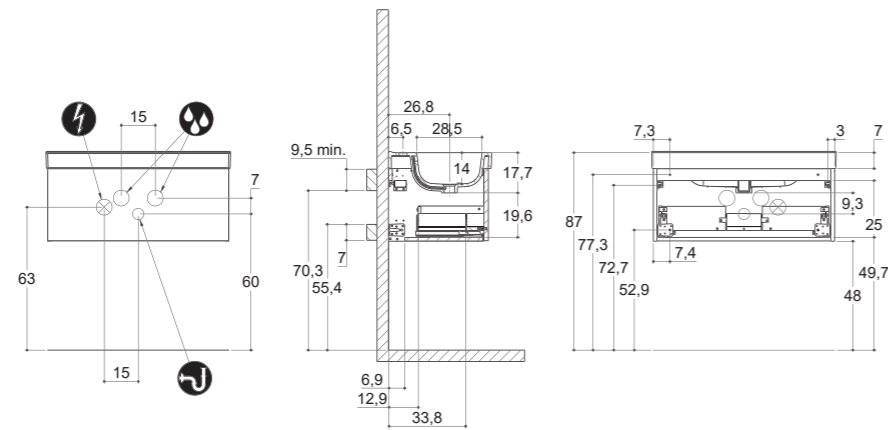

## INSTALLATION GUIDE

For more information on installation and first-fix measurements check our website under each product.

DEPTH 44 CM  
HEIGHT 40 CM

CIRCLE

DEPTH 44 CM  
HEIGHT 64 CM

CIRCLE

STADIUM

STADIUM

## INSTALLATION GUIDE

For more information on installation and first-fix measurements check our website under each product.

DEPTH 35 CM  
HEIGHT 32 CM

MINI MENUET

DEPTH 35 CM  
HEIGHT 64 CM

MINI MENUET

MINI MINORE

## INSTALLATION GUIDE

For more information on installation and first-fix measurements check our website under each product.

DEPTH 44 CM  
HEIGHT 32 CM

MENUET

DEPTH 44 CM  
HEIGHT 32 CM

EDGE

KANTATE

MINORE