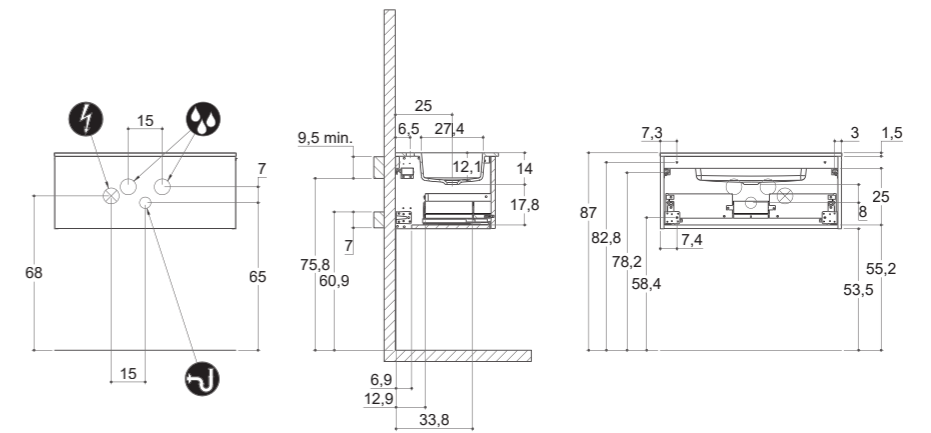

## INSTALLATION GUIDE

For more information on installation and first-fix measurements check our website under each product.

DEPTH 35 CM  
HEIGHT 32 CM

MINI MENUET

DEPTH 35 CM  
HEIGHT 64 CM

MINI MENUET

MINI MINORE

## INSTALLATION GUIDE

For more information on installation and first-fix measurements check our website under each product.

DEPTH 44 CM  
HEIGHT 32 CM

MENUET

DEPTH 44 CM  
HEIGHT 32 CM

EDGE

KANTATE

MINORE

## INSTALLATION GUIDE

For more information on installation and first-fix measurements check our website under each product.

DEPTH 44 CM  
HEIGHT 64 CM

MENUET

DEPTH 44 CM  
HEIGHT 64 CM

EDGE

KANTATE

MINORE