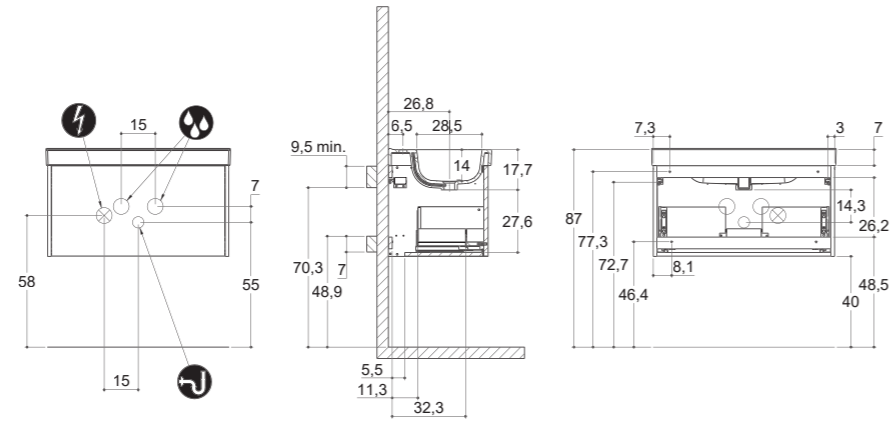

## INSTALLATION GUIDE

For more information on installation and first-fix measurements check our website under each product.

DEPTH 26 CM  
HEIGHT 40 CM

MICRO MENUET

DEPTH 35 CM  
HEIGHT 40 CM

MINI MENUET

MINI MINORE

## INSTALLATION GUIDE

For more information on installation and first-fix measurements check our website under each product.

DEPTH 44 CM  
HEIGHT 40 CM

MENUET

DEPTH 44 CM  
HEIGHT 40 CM

EDGE

KANTATE

MINORE

## INSTALLATION GUIDE

For more information on installation and first-fix measurements check our website under each product.

DEPTH 44 CM  
HEIGHT 64 CM

MENUET

DEPTH 44 CM  
HEIGHT 64 CM

EDGE

KANTATE

MINORE