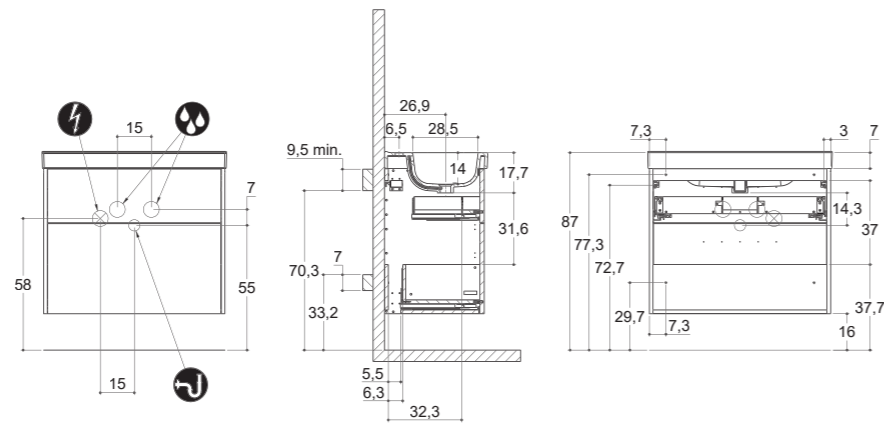

## INSTALLATION GUIDE

For more information on installation and first-fix measurements check our website under each product.

DEPTH 26 CM  
HEIGHT 40 CM

MICRO MENUET

DEPTH 35 CM  
HEIGHT 40 CM

MINI MENUET

MINI MINORE

## INSTALLATION GUIDE

For more information on installation and first-fix measurements check our website under each product.

DEPTH 44 CM  
HEIGHT 40 CM

MENUET

DEPTH 44 CM  
HEIGHT 40 CM

EDGE

KANTATE

MINORE

## INSTALLATION GUIDE

For more information on installation and first-fix measurements check our website under each product.

DEPTH 44 CM  
HEIGHT 64 CM

MENUET

DEPTH 44 CM  
HEIGHT 64 CM

EDGE

KANTATE

MINORE