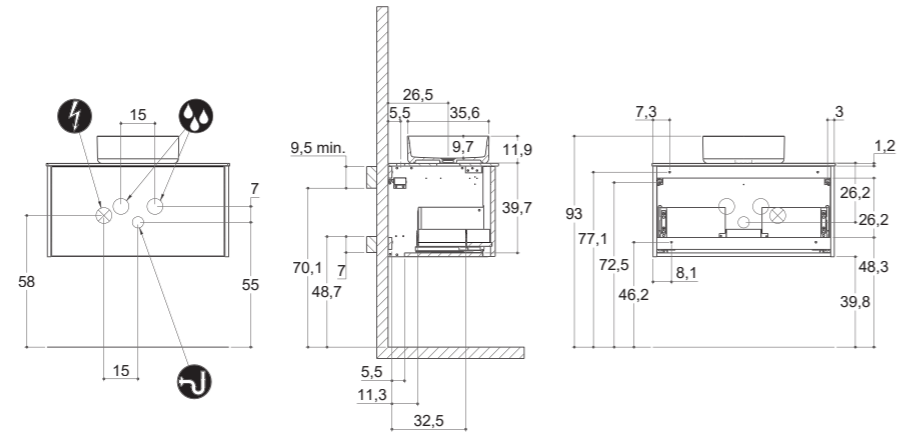

## INSTALLATION GUIDE

For more information on installation and first-fix measurements check our website under each product.

DEPTH 44 CM  
HEIGHT 64 CM

MENUET

DEPTH 44 CM  
HEIGHT 64 CM

EDGE

KANTATE

MINORE

## INSTALLATION GUIDE

For more information on installation and first-fix measurements check our website under each product.

DEPTH 44 CM  
HEIGHT 40 CM

CIRCLE

DEPTH 44 CM  
HEIGHT 64 CM

CIRCLE

STADIUM

STADIUM

## INSTALLATION GUIDE

For more information on installation and first-fix measurements check our website under each product.

DEPTH 35 CM  
HEIGHT 32 CM

MINI MENUET

DEPTH 35 CM  
HEIGHT 64 CM

MINI MENUET

MINI MINORE