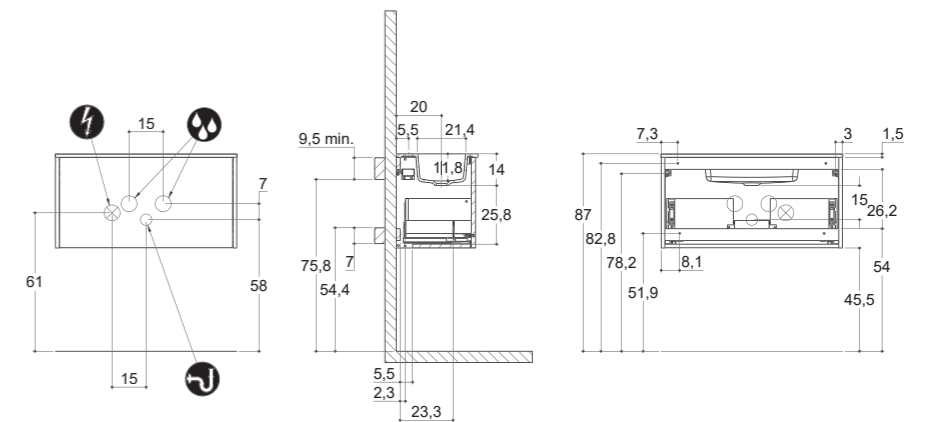

## INSTALLATION GUIDE

For more information on installation and first-fix measurements check our website under each product.

DEPTH 26 CM  
HEIGHT 40 CM

MICRO MENUET

DEPTH 35 CM  
HEIGHT 40 CM

MINI MENUET

MINI MINORE

## INSTALLATION GUIDE

For more information on installation and first-fix measurements check our website under each product.

DEPTH 44 CM  
HEIGHT 40 CM

MENUET

DEPTH 44 CM  
HEIGHT 40 CM

EDGE

KANTATE

MINORE

## INSTALLATION GUIDE

For more information on installation and first-fix measurements check our website under each product.

DEPTH 44 CM  
HEIGHT 64 CM

MENUET

DEPTH 44 CM  
HEIGHT 64 CM

EDGE

KANTATE

MINORE