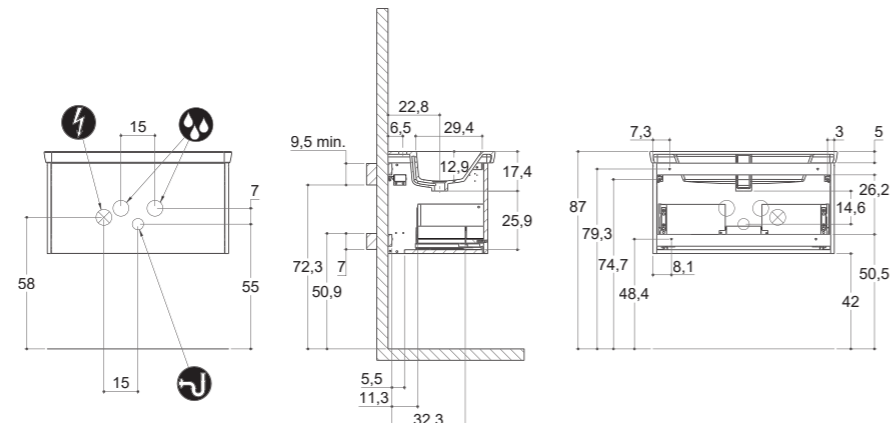

CLASSIC

INSTALLATION GUIDE

For more information on installation and first-fix measurements check our website under each product.

DEPTH 44 CM
HEIGHT 40 CM

MENUET

DEPTH 44 CM
HEIGHT 40 CM

EDGE

KANTATE

MINORE

LARGHETTO