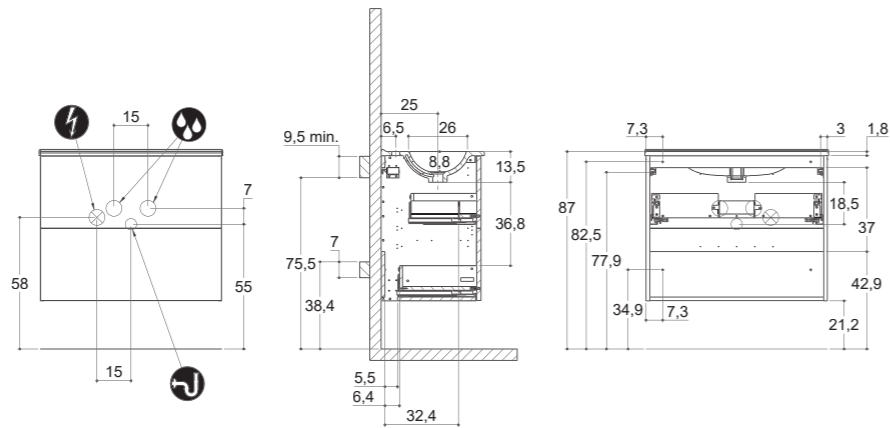

## INSTALLATION GUIDE

For more information on installation and first-fix measurements check our website under each product.

DEPTH 35 CM  
HEIGHT 32 CM

MINI MENUET

DEPTH 35 CM  
HEIGHT 64 CM

MINI MENUET

MINI MINORE

## INSTALLATION GUIDE

For more information on installation and first-fix measurements check our website under each product.

DEPTH 44 CM  
HEIGHT 32 CM

MENUET

DEPTH 44 CM  
HEIGHT 32 CM

EDGE

KANTATE

MINORE

## INSTALLATION GUIDE

For more information on installation and first-fix measurements check our website under each product.

DEPTH 44 CM  
HEIGHT 64 CM

MENUET

DEPTH 44 CM  
HEIGHT 64 CM

EDGE

KANTATE

MINORE

## INSTALLATION GUIDE

For more information on installation and first-fix measurements check our website under each product.

DEPTH 44 CM  
HEIGHT 32 CM

CIRCLE

DEPTH 44 CM  
HEIGHT 64 CM

CIRCLE

STADIUM

STADIUM