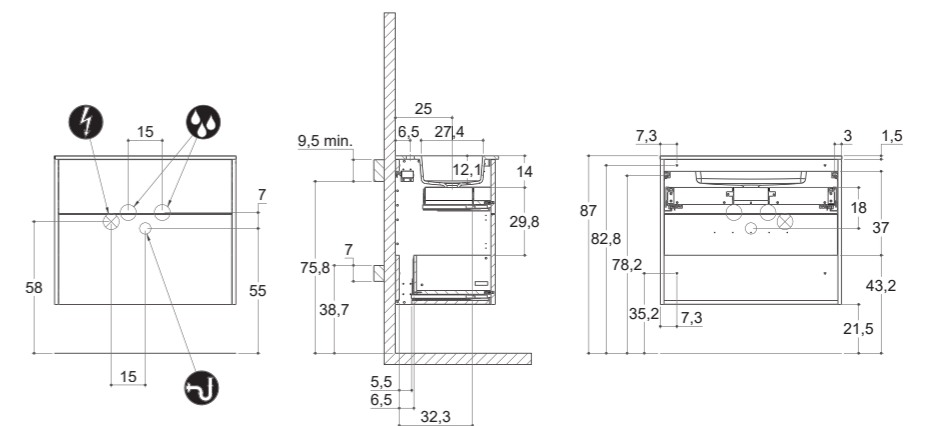

## INSTALLATION GUIDE

For more information on installation and first-fix measurements check our website under each product.

DEPTH 26 CM  
HEIGHT 40 CM

MICRO MENUET

DEPTH 35 CM  
HEIGHT 40 CM

MINI MENUET

MINI MINORE

## INSTALLATION GUIDE

For more information on installation and first-fix measurements check our website under each product.

DEPTH 44 CM  
HEIGHT 40 CM

MENUET

DEPTH 44 CM  
HEIGHT 40 CM

EDGE

KANTATE

MINORE

## INSTALLATION GUIDE

For more information on installation and first-fix measurements check our website under each product.

DEPTH 44 CM  
HEIGHT 64 CM

MENUET

DEPTH 44 CM  
HEIGHT 64 CM

EDGE

KANTATE

MINORE

## INSTALLATION GUIDE

For more information on installation and first-fix measurements check our website under each product.

DEPTH 44 CM  
HEIGHT 40 CM

CIRCLE

DEPTH 44 CM  
HEIGHT 64 CM

CIRCLE

STADIUM

STADIUM