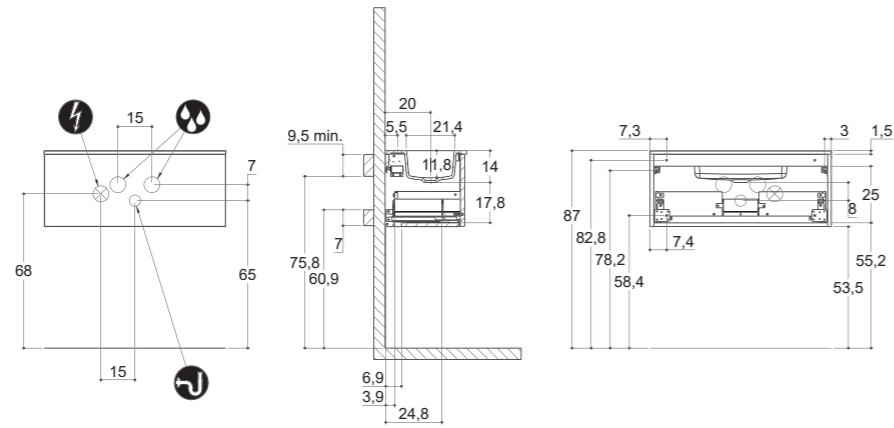

## INSTALLATION GUIDE

For more information on installation and first-fix measurements check our website under each product.

DEPTH 44 CM  
HEIGHT 40 CM

CIRCLE

DEPTH 44 CM  
HEIGHT 64 CM

CIRCLE

STADIUM

STADIUM

## INSTALLATION GUIDE

For more information on installation and first-fix measurements check our website under each product.

DEPTH 35 CM  
HEIGHT 32 CM

MINI MENUET

DEPTH 35 CM  
HEIGHT 64 CM

MINI MENUET

MINI MINORE

## INSTALLATION GUIDE

For more information on installation and first-fix measurements check our website under each product.

DEPTH 44 CM  
HEIGHT 32 CM

MENUET

DEPTH 44 CM  
HEIGHT 32 CM

EDGE

KANTATE

MINORE