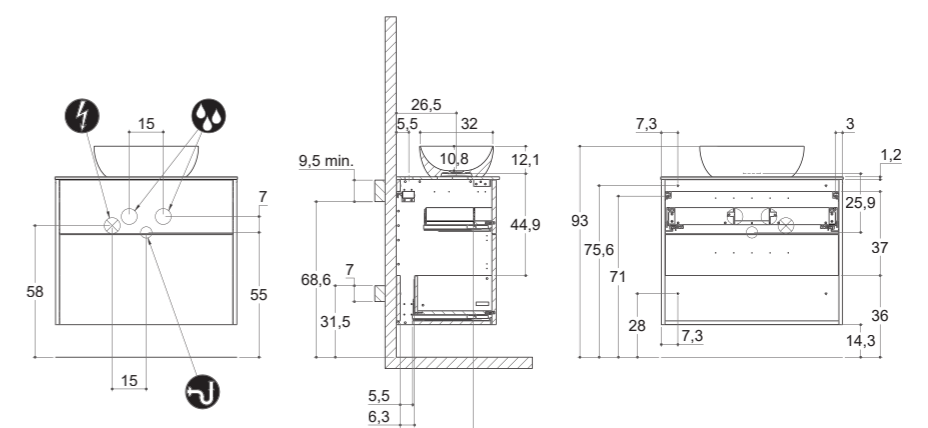

## INSTALLATION GUIDE

For more information on installation and first-fix measurements check our website under each product.

DEPTH 44 CM  
HEIGHT 40 CM

MENUET

DEPTH 44 CM  
HEIGHT 40 CM

EDGE

KANTATE

MINORE

## INSTALLATION GUIDE

For more information on installation and first-fix measurements check our website under each product.

DEPTH 44 CM  
HEIGHT 64 CM

MENUET

DEPTH 44 CM  
HEIGHT 64 CM

EDGE

KANTATE

MINORE

## INSTALLATION GUIDE

For more information on installation and first-fix measurements check our website under each product.

DEPTH 44 CM  
HEIGHT 40 CM

CIRCLE

DEPTH 44 CM  
HEIGHT 64 CM

CIRCLE

STADIUM

STADIUM

## INSTALLATION GUIDE

For more information on installation and first-fix measurements check our website under each product.

DEPTH 35 CM  
HEIGHT 32 CM

MINI MENUET

DEPTH 35 CM  
HEIGHT 64 CM

MINI MENUET

MINI MINORE