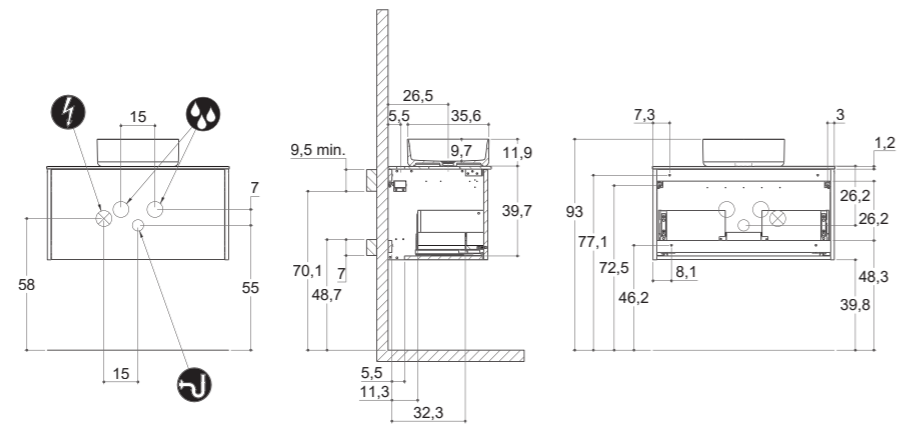

## INSTALLATION GUIDE

For more information on installation and first-fix measurements check our website under each product.

DEPTH 26 CM  
HEIGHT 40 CM

MICRO MENUET

DEPTH 35 CM  
HEIGHT 40 CM

MINI MENUET

MINI MINORE

## INSTALLATION GUIDE

For more information on installation and first-fix measurements check our website under each product.

DEPTH 44 CM  
HEIGHT 40 CM

MENUET

DEPTH 44 CM  
HEIGHT 40 CM

EDGE

KANTATE

MINORE

## INSTALLATION GUIDE

For more information on installation and first-fix measurements check our website under each product.

DEPTH 44 CM  
HEIGHT 64 CM

MENUET

DEPTH 44 CM  
HEIGHT 64 CM

EDGE

KANTATE

MINORE

## INSTALLATION GUIDE

For more information on installation and first-fix measurements check our website under each product.

DEPTH 44 CM  
HEIGHT 40 CM

CIRCLE

DEPTH 44 CM  
HEIGHT 64 CM

CIRCLE

STADIUM

STADIUM