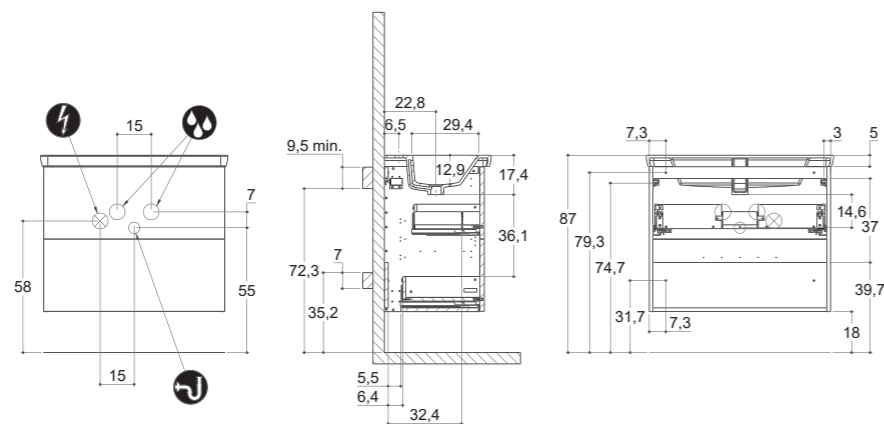

URBAN

INSTALLATION GUIDE

For more information on installation and first-fix measurements check our website under each product.

DEPTH 44 CM
HEIGHT 64 CM

MENUET

DEPTH 44 CM
HEIGHT 64 CM

EDGE

KANTATE

MINORE

LARGHETTO