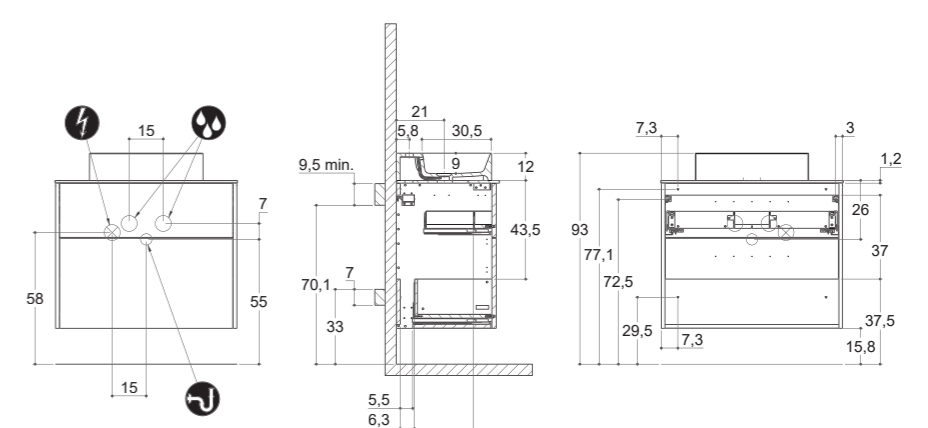

CLASSIC

INSTALLATION GUIDE

For more information on installation and first-fix measurements check our website under each product.

DEPTH 44 CM
HEIGHT 40 CM

CIRCLE

DEPTH 44 CM
HEIGHT 64 CM

CIRCLE

STADIUM

STADIUM

CUBE

CUBE