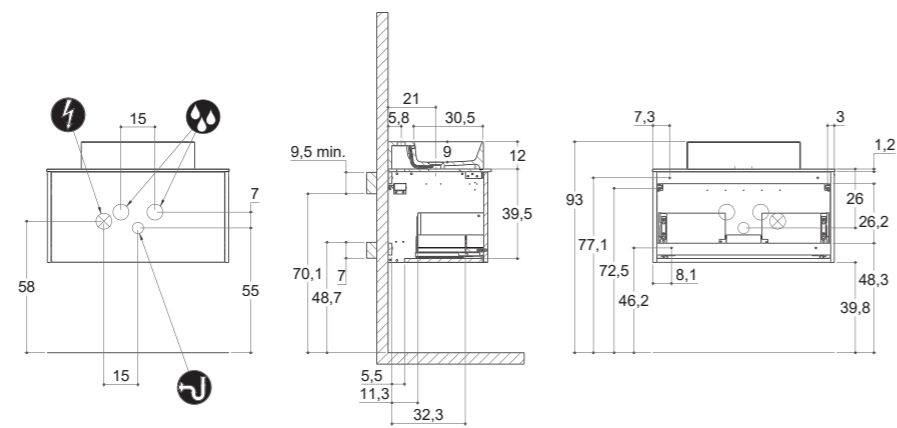

CLASSIC

INSTALLATION GUIDE

For more information on installation and first-fix measurements check our website under each product.

DEPTH 44 CM
HEIGHT 40 CM

CIRCLE

DEPTH 44 CM
HEIGHT 64 CM

CIRCLE

STADIUM

STADIUM

CUBE

CUBE