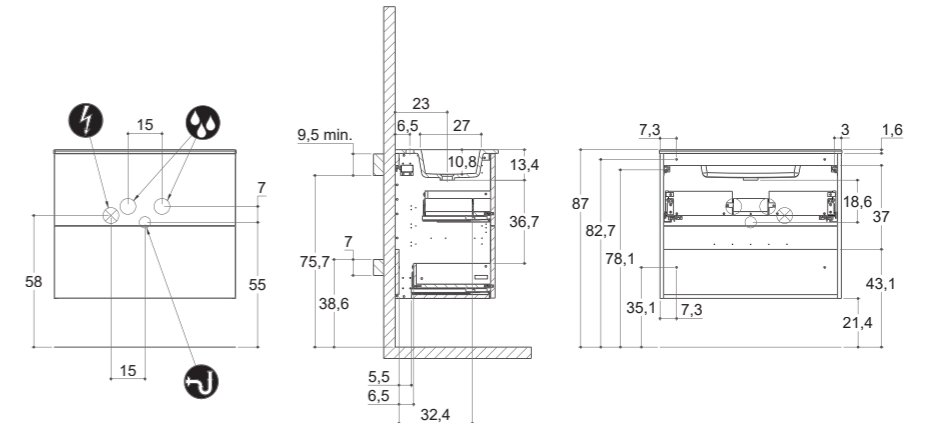

## INSTALLATION GUIDE

For more information on installation and first-fix measurements check our website under each product.

DEPTH 35 CM  
HEIGHT 32 CM

MINI MENUET

DEPTH 35 CM  
HEIGHT 64 CM

MINI MENUET

MINI MINORE

## INSTALLATION GUIDE

For more information on installation and first-fix measurements check our website under each product.

DEPTH 44 CM  
HEIGHT 32 CM

MENUET

DEPTH 44 CM  
HEIGHT 32 CM

EDGE

KANTATE

MINORE

## INSTALLATION GUIDE

For more information on installation and first-fix measurements check our website under each product.

DEPTH 44 CM  
HEIGHT 64 CM

MENUET

DEPTH 44 CM  
HEIGHT 64 CM

EDGE

KANTATE

MINORE

## INSTALLATION GUIDE

For more information on installation and first-fix measurements check our website under each product.

DEPTH 44 CM  
HEIGHT 32 CM

CIRCLE

DEPTH 44 CM  
HEIGHT 64 CM

CIRCLE

STADIUM

STADIUM