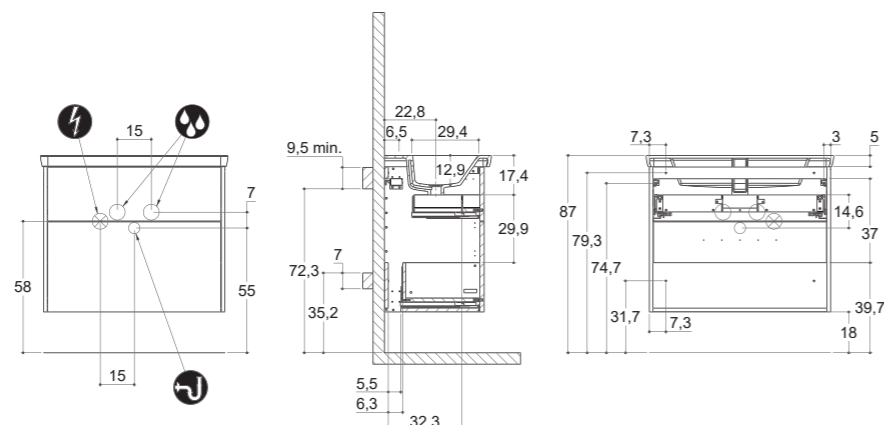

CLASSIC

INSTALLATION GUIDE

For more information on installation and first-fix measurements check our website under each product.

DEPTH 44 CM
HEIGHT 64 CM

MENUET

DEPTH 44 CM
HEIGHT 64 CM

EDGE

KANTATE

MINORE

LARGHETTO