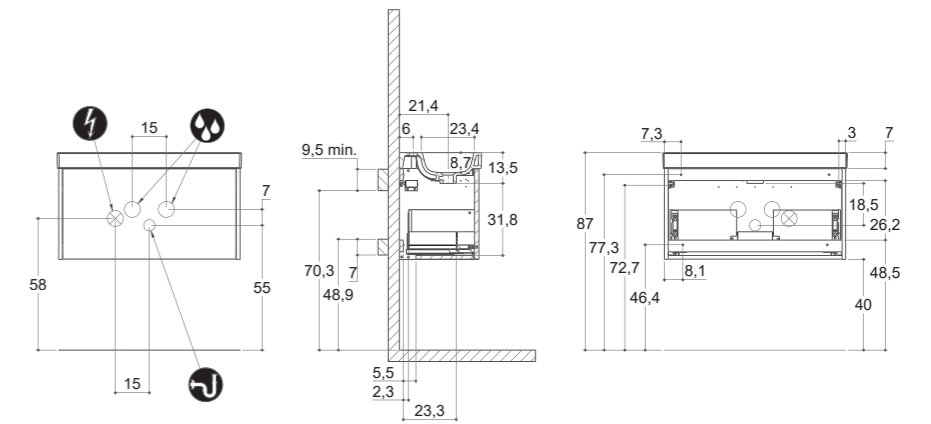

## INSTALLATION GUIDE

For more information on installation and first-fix measurements check our website under each product.

DEPTH 26 CM  
HEIGHT 40 CM

MICRO MENUET

DEPTH 35 CM  
HEIGHT 40 CM

MINI MENUET

MINI MINORE

## INSTALLATION GUIDE

For more information on installation and first-fix measurements check our website under each product.

DEPTH 44 CM  
HEIGHT 40 CM

MENUET

DEPTH 44 CM  
HEIGHT 40 CM

EDGE

KANTATE

MINORE

## INSTALLATION GUIDE

For more information on installation and first-fix measurements check our website under each product.

DEPTH 44 CM  
HEIGHT 64 CM

MENUET

DEPTH 44 CM  
HEIGHT 64 CM

EDGE

KANTATE

MINORE