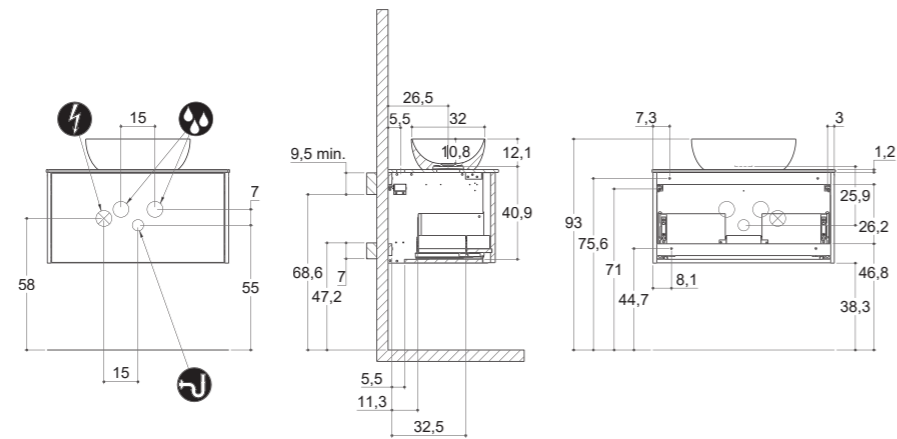

## INSTALLATION GUIDE

For more information on installation and first-fix measurements check our website under each product.

DEPTH 44 CM  
HEIGHT 64 CM

MENUET

DEPTH 44 CM  
HEIGHT 64 CM

EDGE

KANTATE

MINORE

## INSTALLATION GUIDE

For more information on installation and first-fix measurements check our website under each product.

DEPTH 44 CM  
HEIGHT 40 CM

CIRCLE

DEPTH 44 CM  
HEIGHT 64 CM

CIRCLE

STADIUM

STADIUM

## INSTALLATION GUIDE

For more information on installation and first-fix measurements check our website under each product.

DEPTH 35 CM  
HEIGHT 32 CM

MINI MENUET

DEPTH 35 CM  
HEIGHT 64 CM

MINI MENUET

MINI MINORE