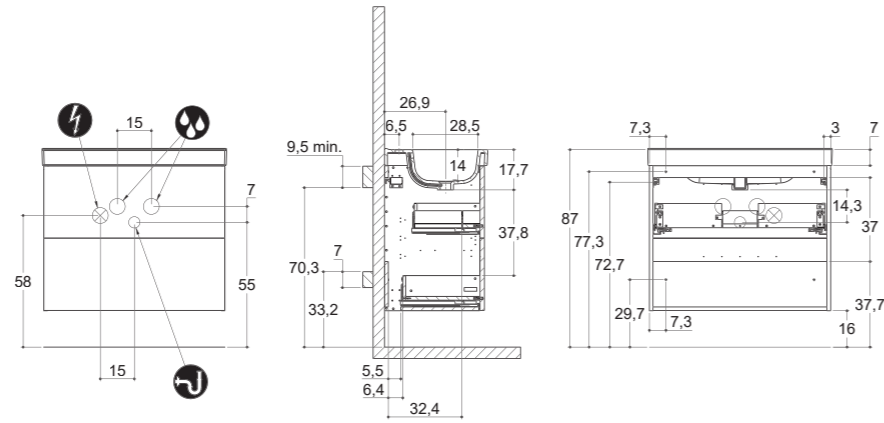

## INSTALLATION GUIDE

For more information on installation and first-fix measurements check our website under each product.

DEPTH 35 CM  
HEIGHT 32 CM

MINI MENUET

DEPTH 35 CM  
HEIGHT 64 CM

MINI MENUET

MINI MINORE

## INSTALLATION GUIDE

For more information on installation and first-fix measurements check our website under each product.

DEPTH 44 CM  
HEIGHT 32 CM

MENUET

DEPTH 44 CM  
HEIGHT 32 CM

EDGE

KANTATE

MINORE

## INSTALLATION GUIDE

For more information on installation and first-fix measurements check our website under each product.

DEPTH 44 CM  
HEIGHT 64 CM

MENUET

DEPTH 44 CM  
HEIGHT 64 CM

EDGE

KANTATE

MINORE