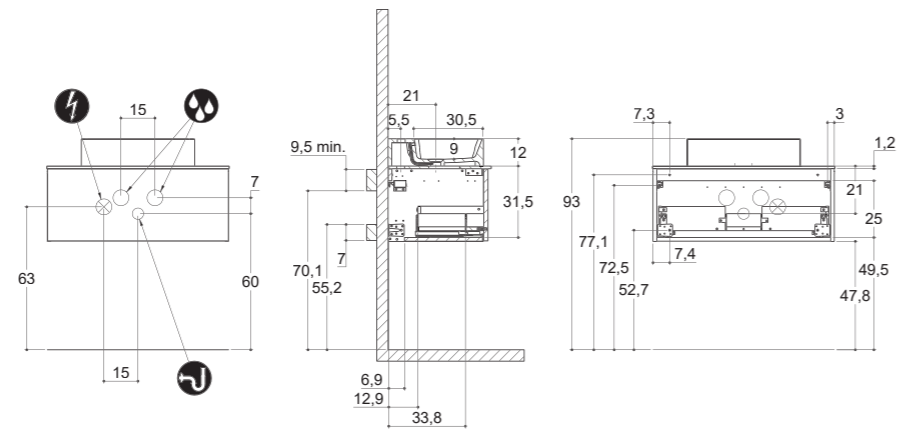

URBAN

INSTALLATION GUIDE

For more information on installation and first-fix measurements check our website under each product.

DEPTH 44 CM
HEIGHT 32 CM

CIRCLE

DEPTH 44 CM
HEIGHT 64 CM

CIRCLE

STADIUM

STADIUM

CUBE

CUBE