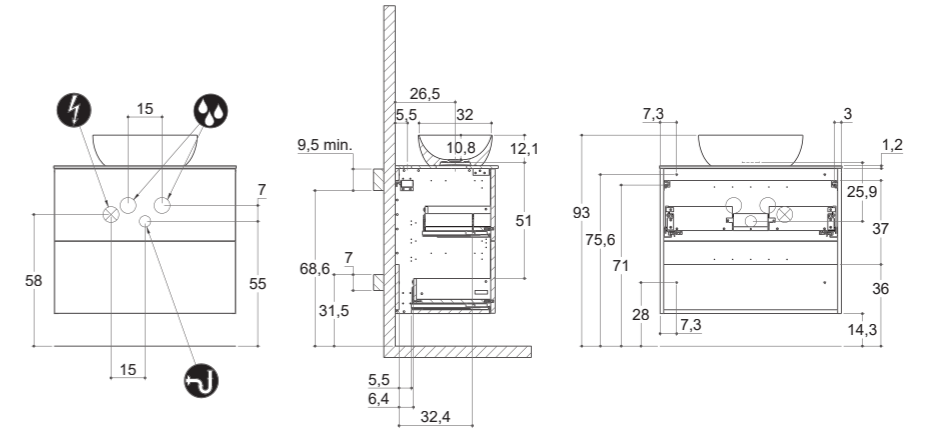

## INSTALLATION GUIDE

For more information on installation and first-fix measurements check our website under each product.

DEPTH 44 CM  
HEIGHT 64 CM

MENUET

DEPTH 44 CM  
HEIGHT 64 CM

EDGE

KANTATE

MINORE

## INSTALLATION GUIDE

For more information on installation and first-fix measurements check our website under each product.

DEPTH 44 CM  
HEIGHT 40 CM

CIRCLE

DEPTH 44 CM  
HEIGHT 64 CM

CIRCLE

STADIUM

STADIUM

## INSTALLATION GUIDE

For more information on installation and first-fix measurements check our website under each product.

DEPTH 35 CM  
HEIGHT 32 CM

MINI MENUET

DEPTH 35 CM  
HEIGHT 64 CM

MINI MENUET

MINI MINORE