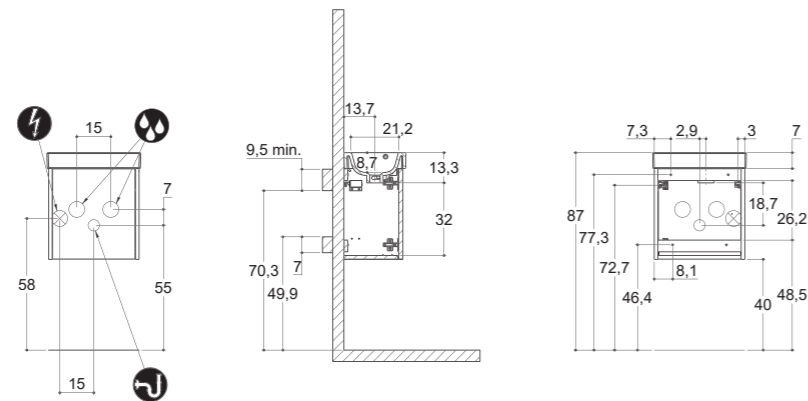

## INSTALLATION GUIDE

For more information on installation and first-fix measurements check our website under each product.

DEPTH 26 CM  
HEIGHT 40 CM

MICRO MENUET

DEPTH 35 CM  
HEIGHT 40 CM

MINI MENUET

MINI MINORE

## INSTALLATION GUIDE

For more information on installation and first-fix measurements check our website under each product.

DEPTH 44 CM  
HEIGHT 40 CM

MENUET

DEPTH 44 CM  
HEIGHT 40 CM

EDGE

KANTATE

MINORE

## INSTALLATION GUIDE

For more information on installation and first-fix measurements check our website under each product.

DEPTH 44 CM  
HEIGHT 64 CM

MENUET

DEPTH 44 CM  
HEIGHT 64 CM

EDGE

KANTATE

MINORE

## INSTALLATION GUIDE

For more information on installation and first-fix measurements check our website under each product.

DEPTH 35 CM  
HEIGHT 32 CM

MINI MENUET

DEPTH 35 CM  
HEIGHT 64 CM

MINI MENUET

MINI MINORE