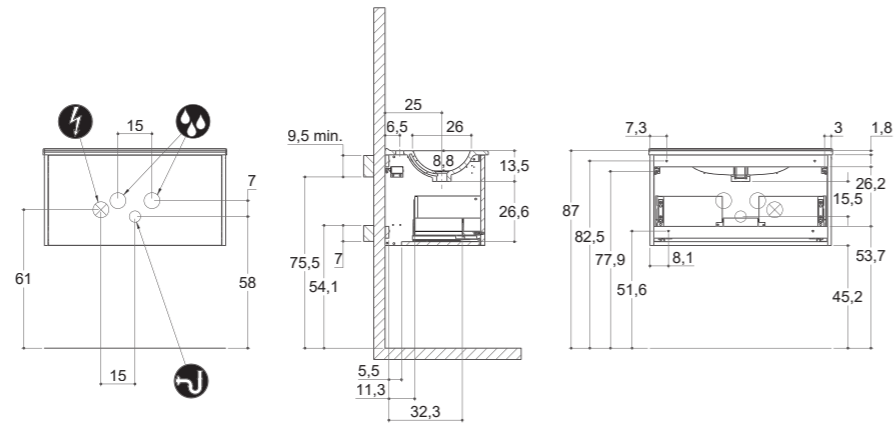

## INSTALLATION GUIDE

For more information on installation and first-fix measurements check our website under each product.

DEPTH 26 CM  
HEIGHT 40 CM

MICRO MENUET

DEPTH 35 CM  
HEIGHT 40 CM

MINI MENUET

MINI MINORE

## INSTALLATION GUIDE

For more information on installation and first-fix measurements check our website under each product.

DEPTH 44 CM  
HEIGHT 40 CM

MENUET

DEPTH 44 CM  
HEIGHT 40 CM

EDGE

KANTATE

MINORE

## INSTALLATION GUIDE

For more information on installation and first-fix measurements check our website under each product.

DEPTH 44 CM  
HEIGHT 64 CM

MENUET

DEPTH 44 CM  
HEIGHT 64 CM

EDGE

KANTATE

MINORE