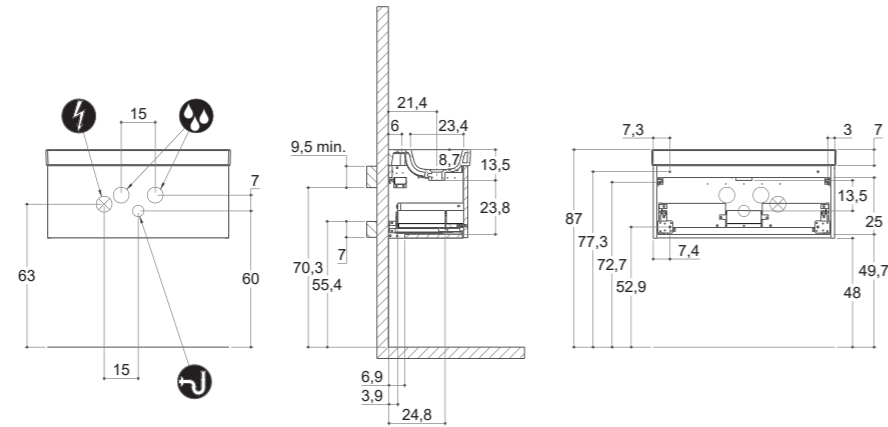

## INSTALLATION GUIDE

For more information on installation and first-fix measurements check our website under each product.

DEPTH 44 CM  
HEIGHT 64 CM

MENUET

DEPTH 44 CM  
HEIGHT 64 CM

EDGE

KANTATE

MINORE

## INSTALLATION GUIDE

For more information on installation and first-fix measurements check our website under each product.

DEPTH 44 CM  
HEIGHT 40 CM

CIRCLE

DEPTH 44 CM  
HEIGHT 64 CM

CIRCLE

STADIUM

STADIUM

## INSTALLATION GUIDE

For more information on installation and first-fix measurements check our website under each product.

DEPTH 35 CM  
HEIGHT 32 CM

MINI MENUET

DEPTH 35 CM  
HEIGHT 64 CM

MINI MENUET

MINI MINORE