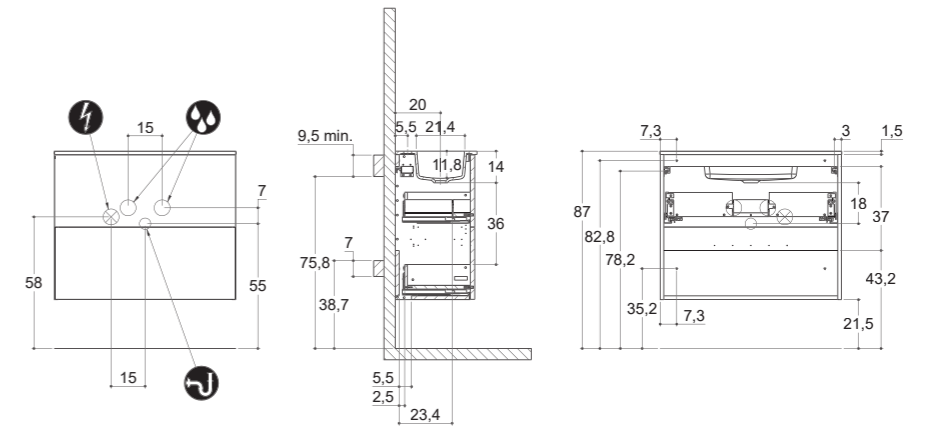

MINI MINORE