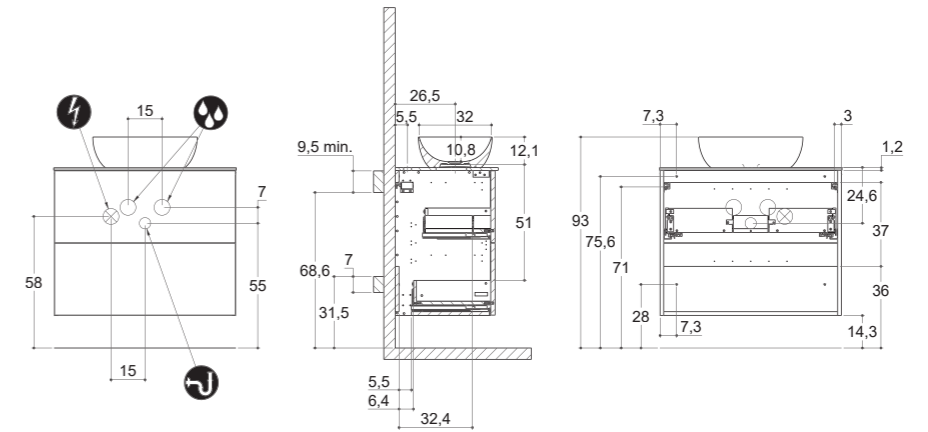

## INSTALLATION GUIDE

For more information on installation and first-fix measurements check our website under each product.

DEPTH 35 CM  
HEIGHT 32 CM

MINI MENUET

DEPTH 35 CM  
HEIGHT 64 CM

MINI MENUET

MINI MINORE

## INSTALLATION GUIDE

For more information on installation and first-fix measurements check our website under each product.

DEPTH 44 CM  
HEIGHT 64 CM

MENUET

DEPTH 44 CM  
HEIGHT 64 CM

EDGE

KANTATE

MINORE

## INSTALLATION GUIDE

For more information on installation and first-fix measurements check our website under each product.

DEPTH 44 CM  
HEIGHT 32 CM

CIRCLE

DEPTH 44 CM  
HEIGHT 64 CM

CIRCLE

STADIUM

STADIUM