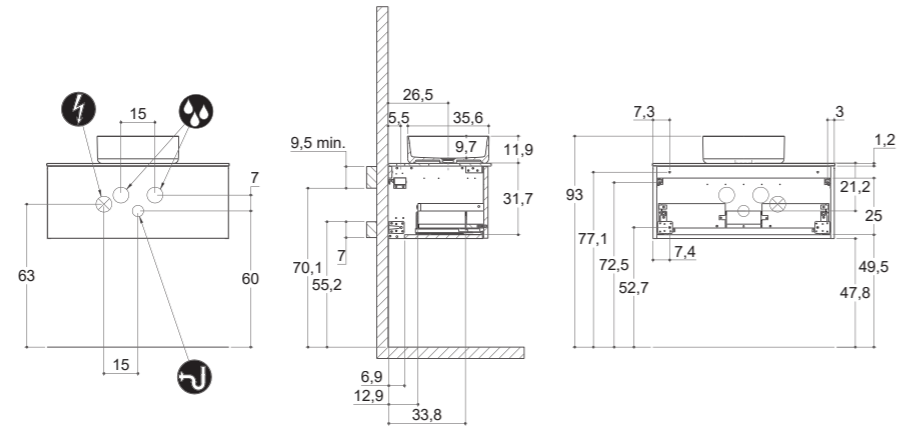

## INSTALLATION GUIDE

For more information on installation and first-fix measurements check our website under each product.

DEPTH 35 CM  
HEIGHT 32 CM

MINI MENUET

DEPTH 35 CM  
HEIGHT 64 CM

MINI MENUET

MINI MINORE

## INSTALLATION GUIDE

For more information on installation and first-fix measurements check our website under each product.

DEPTH 44 CM  
HEIGHT 32 CM

MENUET

DEPTH 44 CM  
HEIGHT 32 CM

EDGE

KANTATE

MINORE

## INSTALLATION GUIDE

For more information on installation and first-fix measurements check our website under each product.

DEPTH 44 CM  
HEIGHT 64 CM

MENUET

DEPTH 44 CM  
HEIGHT 64 CM

EDGE

KANTATE

MINORE

## INSTALLATION GUIDE

For more information on installation and first-fix measurements check our website under each product.

DEPTH 44 CM  
HEIGHT 32 CM

CIRCLE

DEPTH 44 CM  
HEIGHT 64 CM

CIRCLE

STADIUM

STADIUM