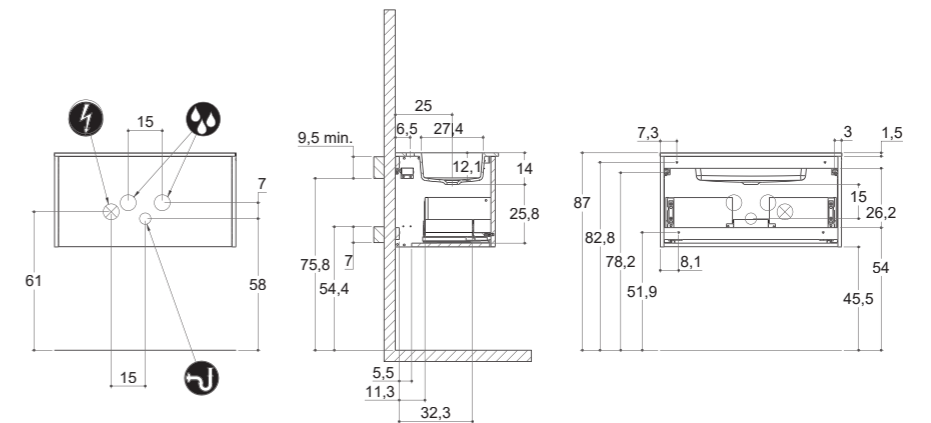

## INSTALLATION GUIDE

For more information on installation and first-fix measurements check our website under each product.

DEPTH 26 CM  
HEIGHT 40 CM

MICRO MENUET

DEPTH 35 CM  
HEIGHT 40 CM

MINI MENUET

MINI MINORE

## INSTALLATION GUIDE

For more information on installation and first-fix measurements check our website under each product.

DEPTH 44 CM  
HEIGHT 40 CM

MENUET

DEPTH 44 CM  
HEIGHT 40 CM

EDGE

KANTATE

MINORE

## INSTALLATION GUIDE

For more information on installation and first-fix measurements check our website under each product.

DEPTH 44 CM  
HEIGHT 64 CM

MENUET

DEPTH 44 CM  
HEIGHT 64 CM

EDGE

KANTATE

MINORE