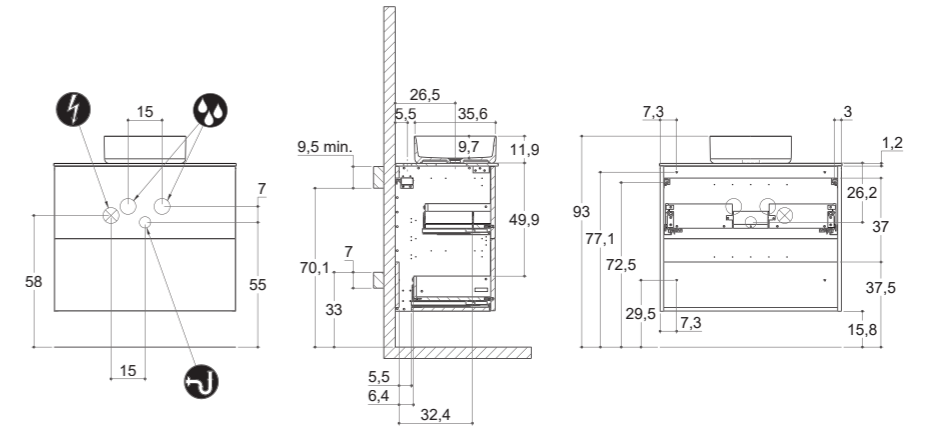

## INSTALLATION GUIDE

For more information on installation and first-fix measurements check our website under each product.

DEPTH 35 CM  
HEIGHT 32 CM

MINI MENUET

DEPTH 35 CM  
HEIGHT 64 CM

MINI MENUET

MINI MINORE

## INSTALLATION GUIDE

For more information on installation and first-fix measurements check our website under each product.

DEPTH 44 CM  
HEIGHT 64 CM

MENUET

DEPTH 44 CM  
HEIGHT 64 CM

EDGE

KANTATE

MINORE

## INSTALLATION GUIDE

For more information on installation and first-fix measurements check our website under each product.

DEPTH 44 CM  
HEIGHT 32 CM

CIRCLE

DEPTH 44 CM  
HEIGHT 64 CM

CIRCLE

STADIUM

STADIUM