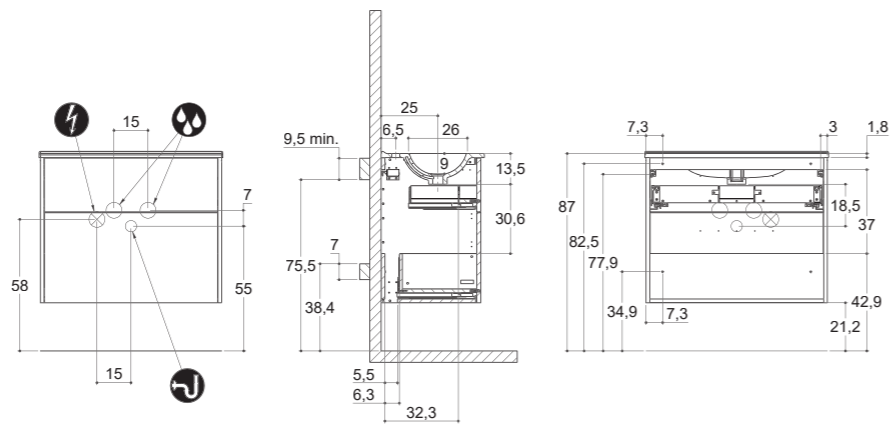

## INSTALLATION GUIDE

For more information on installation and first-fix measurements check our website under each product.

DEPTH 26 CM  
HEIGHT 40 CM

MICRO MENUET

DEPTH 35 CM  
HEIGHT 40 CM

MINI MENUET

MINI MINORE

## INSTALLATION GUIDE

For more information on installation and first-fix measurements check our website under each product.

DEPTH 44 CM  
HEIGHT 40 CM

MENUET

DEPTH 44 CM  
HEIGHT 40 CM

EDGE

KANTATE

MINORE

## INSTALLATION GUIDE

For more information on installation and first-fix measurements check our website under each product.

DEPTH 44 CM  
HEIGHT 64 CM

MENUET

DEPTH 44 CM  
HEIGHT 64 CM

EDGE

KANTATE

MINORE

## INSTALLATION GUIDE

For more information on installation and first-fix measurements check our website under each product.

DEPTH 44 CM  
HEIGHT 40 CM

CIRCLE

DEPTH 44 CM  
HEIGHT 64 CM

CIRCLE

STADIUM

STADIUM