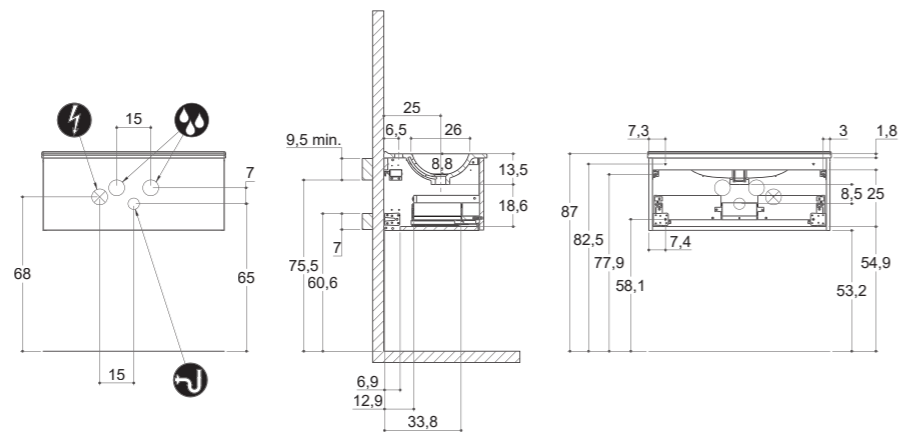

## INSTALLATION GUIDE

For more information on installation and first-fix measurements check our website under each product.

DEPTH 35 CM  
HEIGHT 32 CM

MINI MENUET

DEPTH 35 CM  
HEIGHT 64 CM

MINI MENUET

MINI MINORE

## INSTALLATION GUIDE

For more information on installation and first-fix measurements check our website under each product.

DEPTH 44 CM  
HEIGHT 32 CM

MENUET

DEPTH 44 CM  
HEIGHT 32 CM

EDGE

KANTATE

MINORE

## INSTALLATION GUIDE

For more information on installation and first-fix measurements check our website under each product.

DEPTH 44 CM  
HEIGHT 64 CM

MENUET

DEPTH 44 CM  
HEIGHT 64 CM

EDGE

KANTATE

MINORE