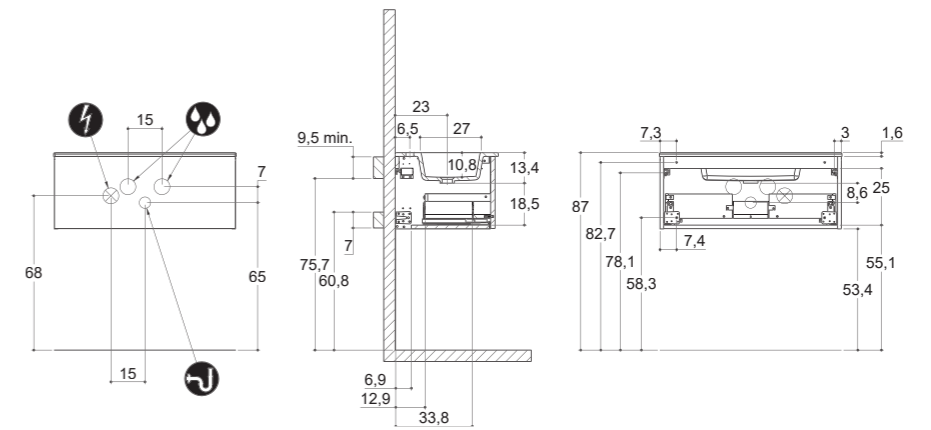

## INSTALLATION GUIDE

For more information on installation and first-fix measurements check our website under each product.

DEPTH 35 CM  
HEIGHT 32 CM

MINI MENUET

DEPTH 35 CM  
HEIGHT 64 CM

MINI MENUET

MINI MINORE

## INSTALLATION GUIDE

For more information on installation and first-fix measurements check our website under each product.

DEPTH 44 CM  
HEIGHT 32 CM

MENUET

DEPTH 44 CM  
HEIGHT 32 CM

EDGE

KANTATE

MINORE

## INSTALLATION GUIDE

For more information on installation and first-fix measurements check our website under each product.

DEPTH 44 CM  
HEIGHT 64 CM

MENUET

DEPTH 44 CM  
HEIGHT 64 CM

EDGE

KANTATE

MINORE