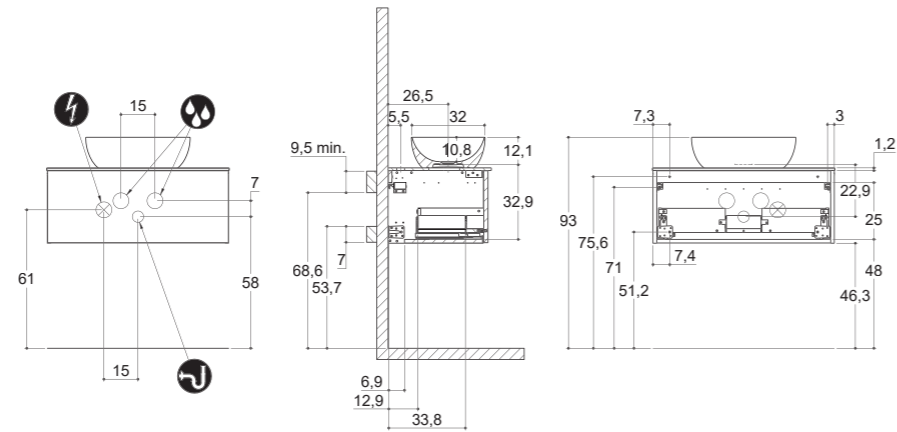

## INSTALLATION GUIDE

For more information on installation and first-fix measurements check our website under each product.

DEPTH 35 CM  
HEIGHT 32 CM

MINI MENUET

DEPTH 35 CM  
HEIGHT 64 CM

MINI MENUET

MINI MINORE

## INSTALLATION GUIDE

For more information on installation and first-fix measurements check our website under each product.

DEPTH 44 CM  
HEIGHT 64 CM

MENUET

DEPTH 44 CM  
HEIGHT 64 CM

EDGE

KANTATE

MINORE

## INSTALLATION GUIDE

For more information on installation and first-fix measurements check our website under each product.

DEPTH 44 CM  
HEIGHT 32 CM

CIRCLE

DEPTH 44 CM  
HEIGHT 64 CM

CIRCLE

STADIUM

STADIUM