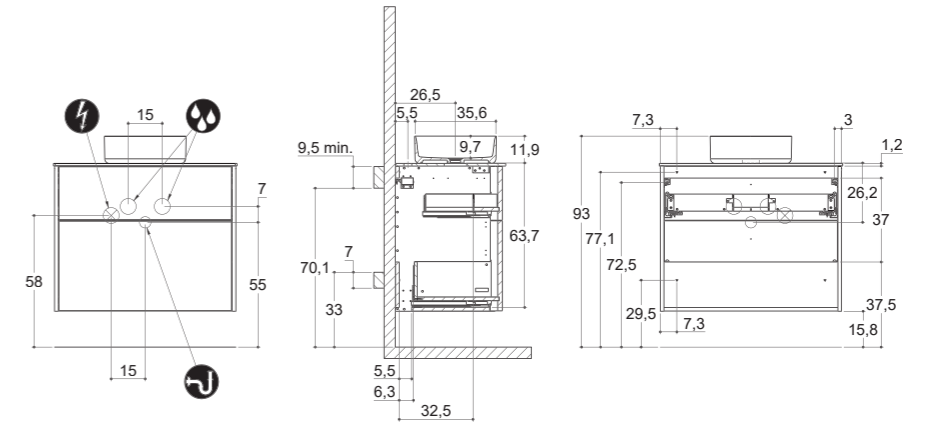

## INSTALLATION GUIDE

For more information on installation and first-fix measurements check our website under each product.

DEPTH 44 CM  
HEIGHT 40 CM

CIRCLE

DEPTH 44 CM  
HEIGHT 64 CM

CIRCLE

STADIUM

STADIUM

## INSTALLATION GUIDE

For more information on installation and first-fix measurements check our website under each product.

DEPTH 35 CM  
HEIGHT 32 CM

MINI MENUET

DEPTH 35 CM  
HEIGHT 64 CM

MINI MENUET

MINI MINORE