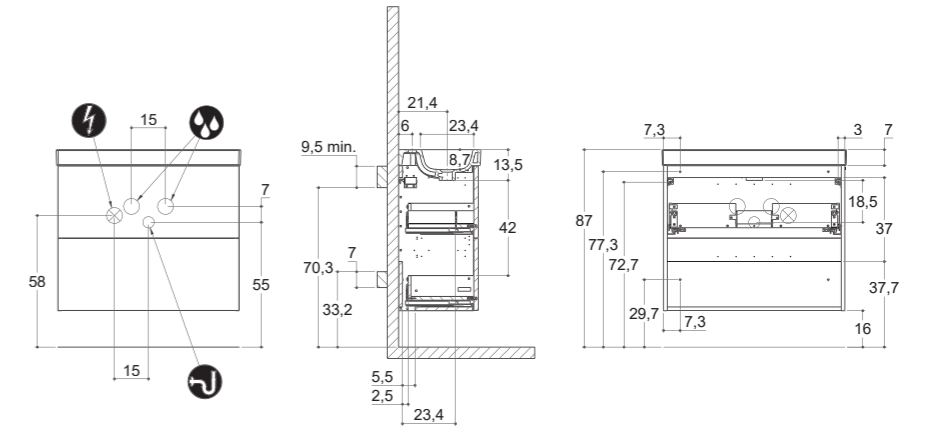

## INSTALLATION GUIDE

For more information on installation and first-fix measurements check our website under each product.

DEPTH 44 CM  
HEIGHT 40 CM

CIRCLE

DEPTH 44 CM  
HEIGHT 64 CM

CIRCLE

STADIUM

STADIUM

## INSTALLATION GUIDE

For more information on installation and first-fix measurements check our website under each product.

DEPTH 35 CM  
HEIGHT 32 CM

MINI MENUET

DEPTH 35 CM  
HEIGHT 64 CM

MINI MENUET

MINI MINORE

## INSTALLATION GUIDE

For more information on installation and first-fix measurements check our website under each product.

DEPTH 44 CM  
HEIGHT 32 CM

MENUET

DEPTH 44 CM  
HEIGHT 32 CM

EDGE

KANTATE

MINORE