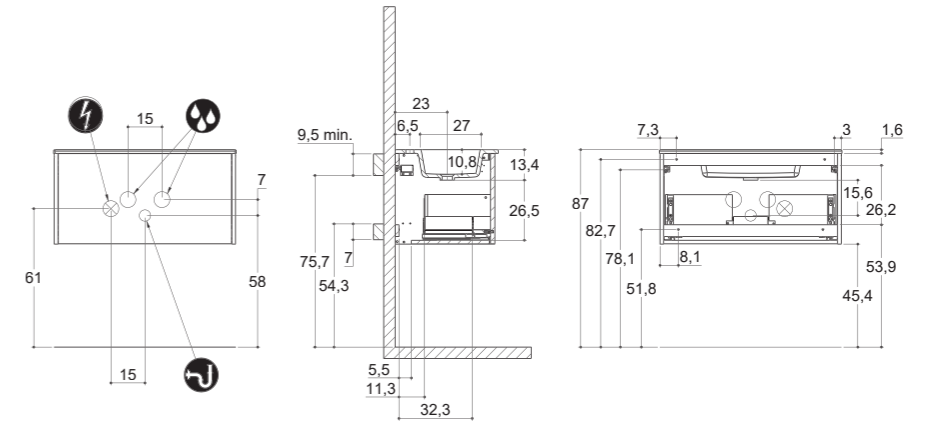

## INSTALLATION GUIDE

For more information on installation and first-fix measurements check our website under each product.

DEPTH 26 CM  
HEIGHT 40 CM

MICRO MENUET

DEPTH 35 CM  
HEIGHT 40 CM

MINI MENUET

MINI MINORE

## INSTALLATION GUIDE

For more information on installation and first-fix measurements check our website under each product.

DEPTH 44 CM  
HEIGHT 40 CM

MENUET

DEPTH 44 CM  
HEIGHT 40 CM

EDGE

KANTATE

MINORE

## INSTALLATION GUIDE

For more information on installation and first-fix measurements check our website under each product.

DEPTH 44 CM  
HEIGHT 64 CM

MENUET

DEPTH 44 CM  
HEIGHT 64 CM

EDGE

KANTATE

MINORE