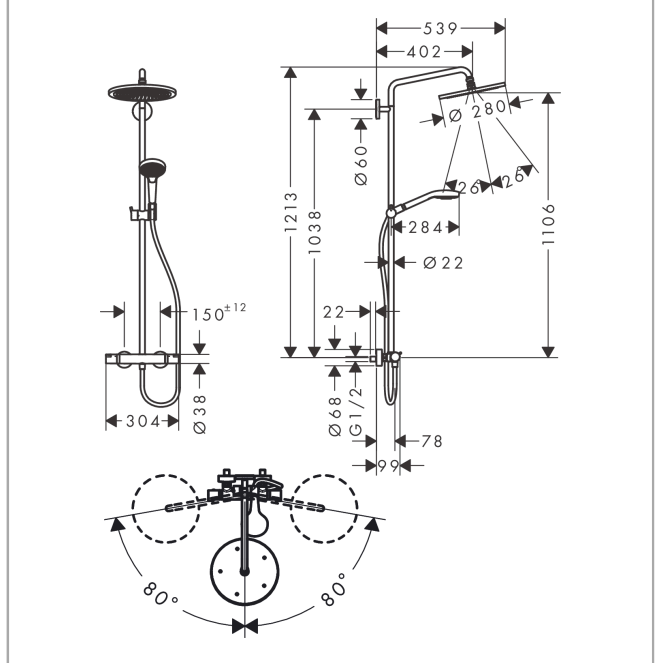

#### product features

- Consists of: overhead shower, hand shower, Thermostatic shower mixer, shower hose, slider, shower bar
- overhead shower Croma 280
- shower head size overhead shower: 280 mm
- spray type overhead shower: RainAir
- flow rate RainAir 15 l/min at 3 bar
- flow rate Rain 11 l/min at 3 bar
- spray type hand shower: RainAir, Rain, Whirl
- Flow rate of hand shower (at 3 bar): 14.5 l/min
- Maximum flow rate for Showerpipe at 3 bar: 15 l/min
- Min. operating pressure: 1 bar
- Max. operating pressure: 10 bar
- overhead shower angle adjustable
- pipe can be shortened in height
- Shower bar diameter: 22 mm
- height-adjustable hand shower holder
- shower arm length overhead shower: 400 mm
- Swivel shower arm
- thermostat Ecostat Comfort
- safety stop at 40°C
- adjustable hot water limitation
- outlets controlled via volume control/diverter and may not be used simultaneously
- exposed design allows easy installation, all working parts are outside of the wall
- Connection dimension 1/2"
- Connection thread 1/2"
- Centre distance 150 mm ± 12 mm
- Intrinsically safe against backflow
- designed to run 2 outlets

### Design awards

**Croma Select S**

**Showerpipe 280 1jet with thermostat and hand shower Raindance Select S 120 3jet**

Finish: **Brushed Black Chrome** Art. no. : **26890340**

**Product image**

**Scale drawing**