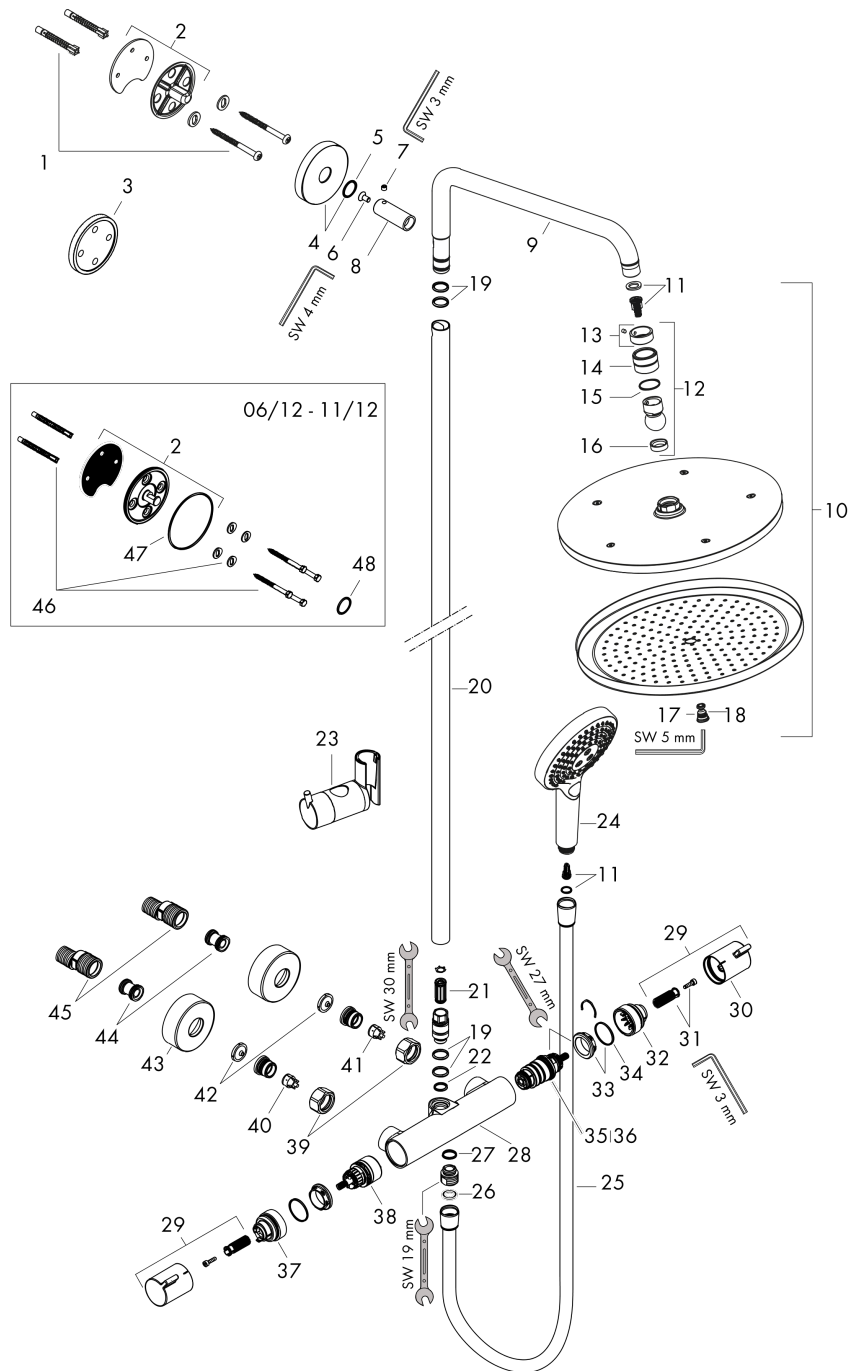

Croma Select S

Showerpipe 280 1jet with thermostat and hand shower Raindance Select S 120 3jet

Finish: **Brushed Black Chrome** Art. no. : **26890340**

Exploded Drawing

Year of production: >06/20

Croma Select S

Showerpipe 280 1jet with thermostat and hand shower Raindance Select S 120 3jet

Finish: **Brushed Black Chrome** Art. no. : **26890340**

Spare part list

Year of production: >06/20

Pos.	Description	Art. no.	Price	PU
1	mounting set	96179000	-	1
2	wall flange	95688000	-	1
3	tile-matching-disk 7 mm	95239340	-	1
4	escutcheon Ø 60 mm	95692340	-	1
5	O-ring 20x2,5	92602000	-	1
6	screw	92137000	-	1
7	hollow set screw M6x5	98447000	-	1
8	sleeve	92166340	-	1
9	shower arm	95985340	-	1
10	head shower	26220340	-	1
11	filter insert	97708000	-	1
12	ball joint	98941340	-	1
13	lock washer	98942340	-	1
14	nut	97958340	-	1
15	lever collar	97536000	-	1
16	seal	97606000	-	1
17	air jet	95794340	-	1
18	O-ring 7x2	98419000	-	1
19	O-ring 15x2,5	98131000	-	1
20	pipe 1030 mm	95915340	-	1
21	noise reduction	95009000	-	1
22	O-ring 12x2,25	98382000	-	1
23	support, assy	97651340	-	1
24	handshower	26530340	-	1
25	shower hose Isiflex'B 1,60 m	28276340	-	1
26	seal	98058000	-	1
27	O-ring 14x2	98129000	-	1
28	Thermostat	92147340	-	1
29	handle	95836340	-	1
30	pushbutton	92848340	-	1
31	handle fixing set	95843000	-	1
32	safety set	95839000	-	1
33	O-ring 26x1,5	98390000	-	1
34	nut	98913000	-	1
35	thermostat cartridge	98282000	-	1
36	cartridge for exchanged connections	92373000	-	1
37	stop ring for flow control	95927000	-	1
38	shut off unit with selector	98283000	-	1
39	set of nuts	96157340	-	1
40	non return valve (pressure-resistant up to 2 MPa)	93136000	-	1
41	non return valve	96737000	-	1