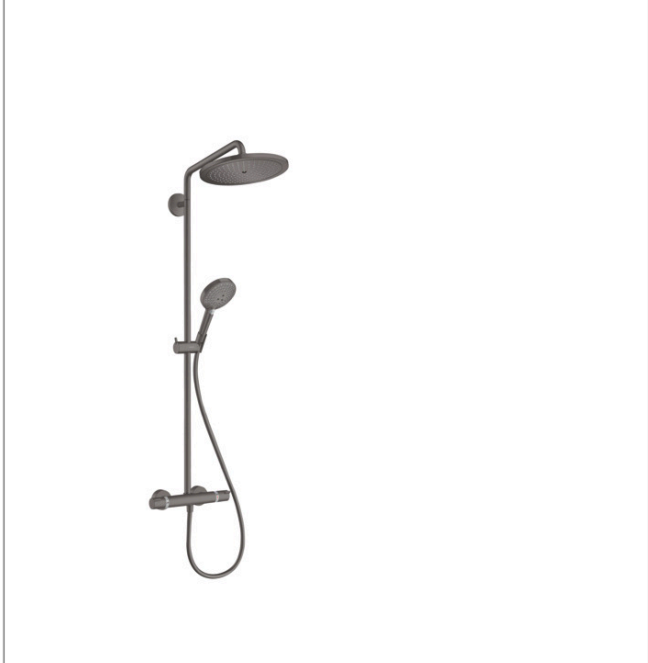

## Croma Select S

Showerpipe 280 1jet with thermostat and hand shower Raindance Select S 120 3jet

Finish: **Brushed Black Chrome** Art. no. : **26890340**

#### product features

- Consists of: overhead shower, hand shower, Thermostatic shower mixer, shower hose, slider, shower bar
- overhead shower Croma 280
- shower head size overhead shower: 280 mm
- spray type overhead shower: RainAir
- flow rate RainAir 15 l/min at 3 bar
- flow rate Rain 11 l/min at 3 bar
- spray type hand shower: RainAir, Rain, Whirl
- Flow rate of hand shower (at 3 bar): 14.5 l/min
- Maximum flow rate for Showerpipe at 3 bar: 15 l/min
- Min. operating pressure: 1 bar
- Max. operating pressure: 10 bar
- overhead shower angle adjustable
- pipe can be shortened in height
- Shower bar diameter: 22 mm
- height-adjustable hand shower holder
- shower arm length overhead shower: 400 mm
- Swivel shower arm
- thermostat Ecostat Comfort
- safety stop at 40°C
- adjustable hot water limitation
- outlets controlled via volume control/diverter and may not be used simultaneously
- exposed design allows easy installation, all working parts are outside of the wall
- Connection dimension 1/2"
- Connection thread 1/2"
- Centre distance 150 mm ± 12 mm
- Intrinsically safe against backflow
- designed to run 2 outlets

### Design awards

**Croma Select S**

**Showerpipe 280 1jet with thermostat and hand shower Raindance Select S 120 3jet**

Finish: **Brushed Black Chrome** Art. no. : **26890340**

**Product image**

**Scale drawing**