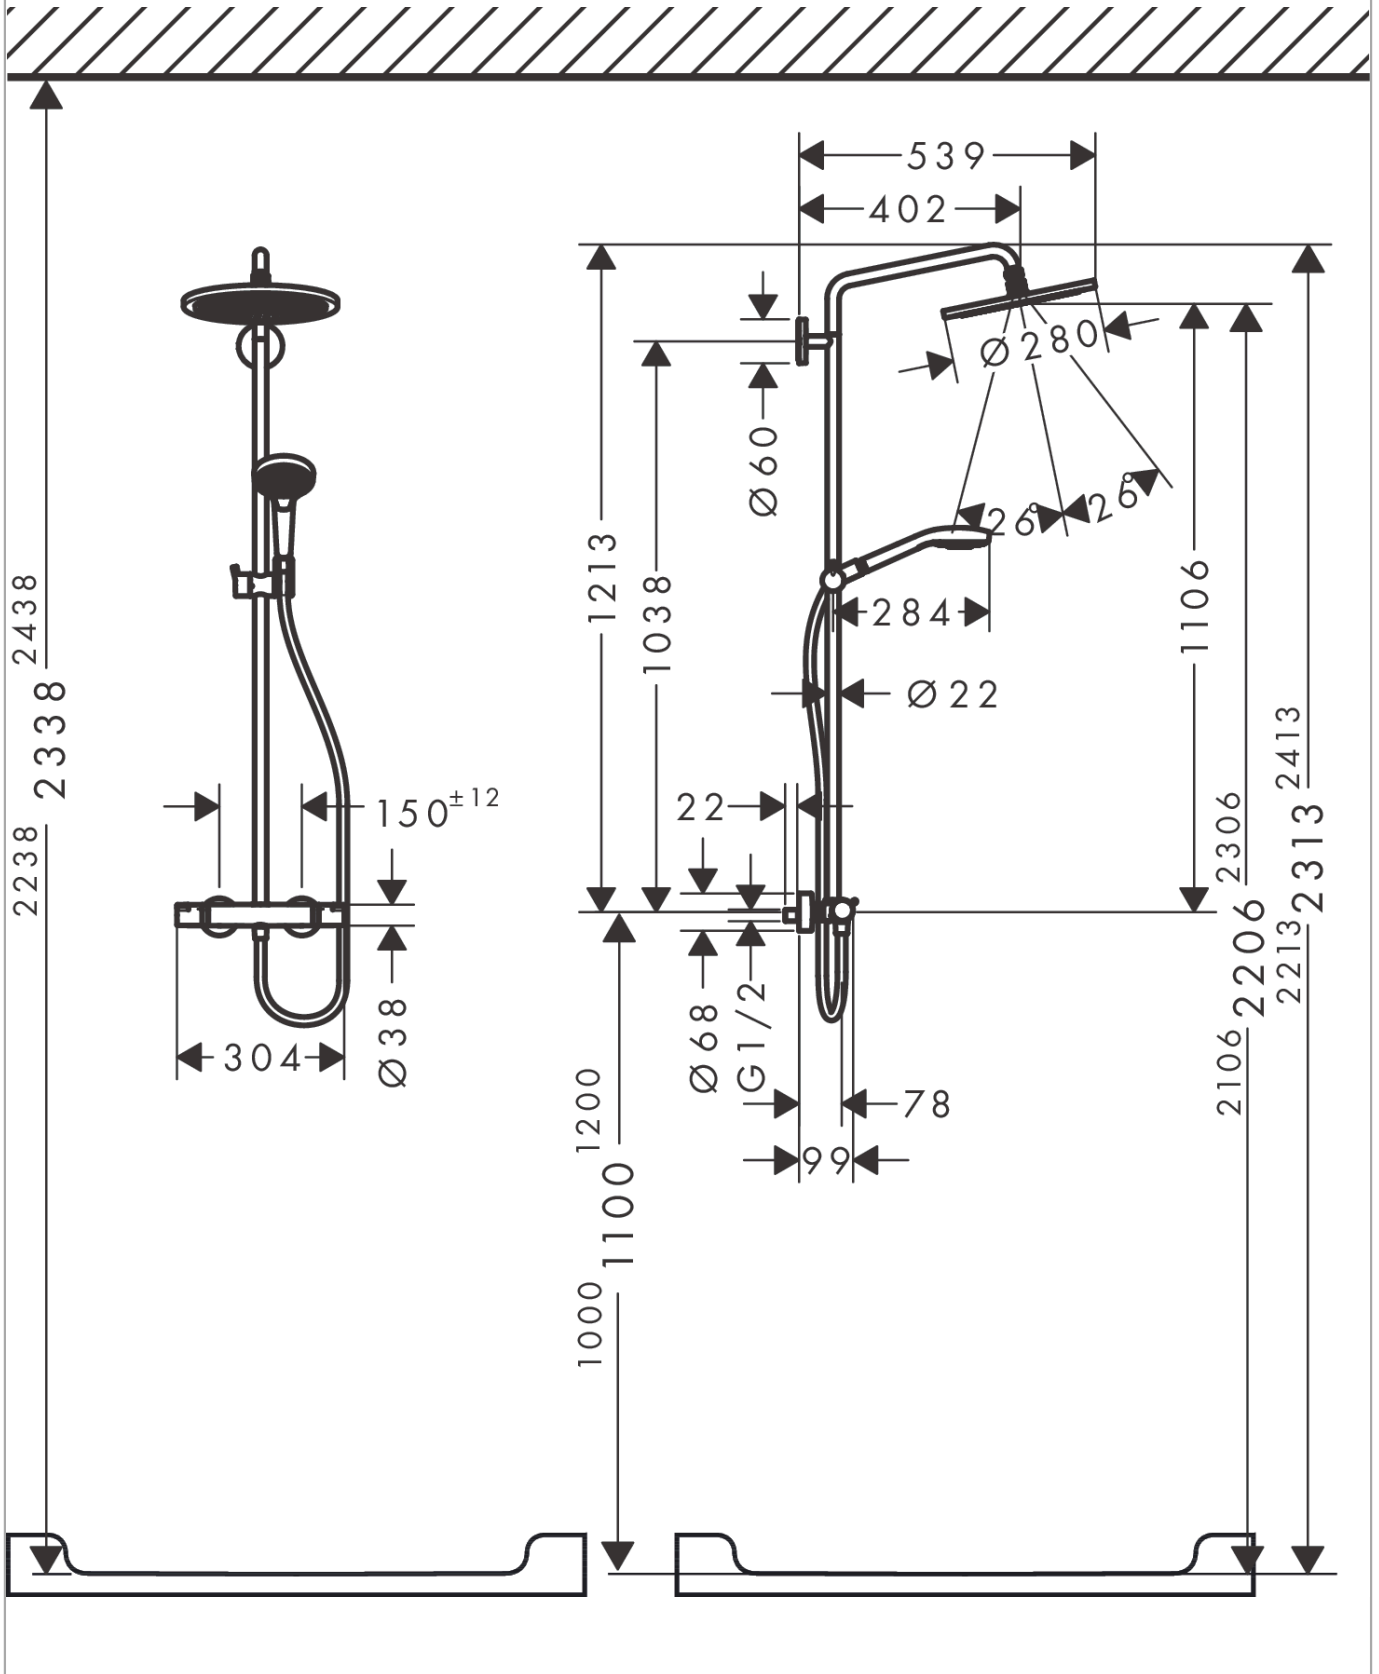

Croma Select S

Showerpipe 280 1jet with thermostat and hand shower Raindance Select S 120 3jet

Finish: **Brushed Black Chrome** Art. no. : **26890340**

Installation examples