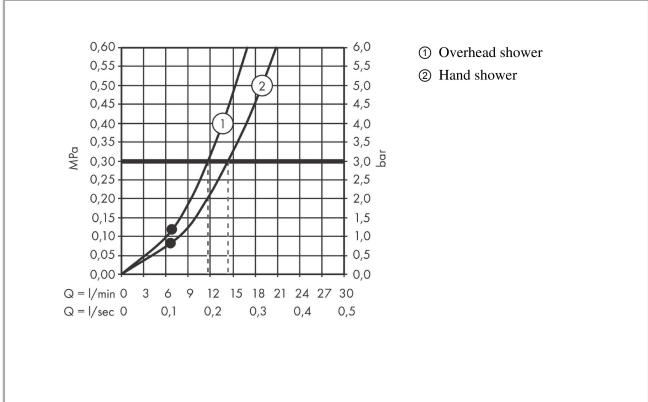

Croma Select S

Showerpipe 280 1jet with thermostat and hand shower Raindance Select S 120 3jet

Finish: **Brushed Black Chrome** Art. no. : **26890340**

Product image

Scale drawing

Flowchart