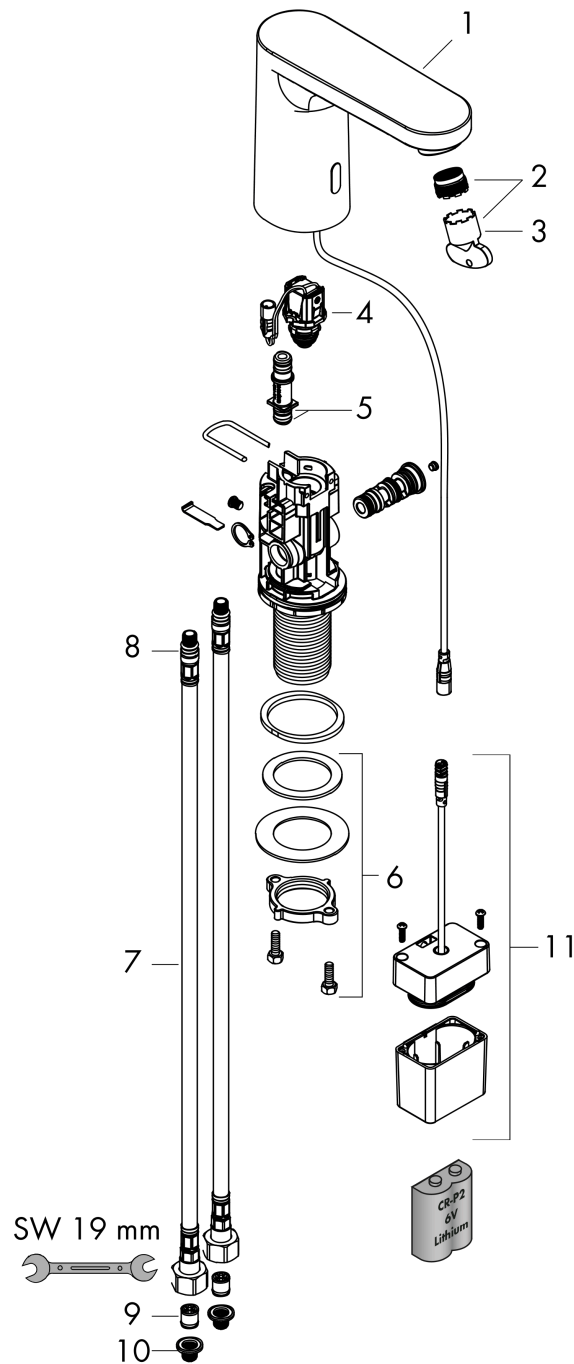

Product image

Scale drawing

Flowchart

Vernis Blend

Electronic basin mixer with temperature pre-adjustment battery operation

Finish: **Chrome** Art. no. : **71502000**

Exploded Drawing

Year of production: >05/21

Vernis Blend

Electronic basin mixer with temperature pre-adjustment battery operation

Finish: **Chrome** Art. no. : **71502000**

Spare part list

Year of production: >05/21

Pos.	Description	Art. no.	Price	PU
1	mixer-hood	94454000	-	1
2	aerator M18x1 (5 l/min)	94451000	-	1
3	service tool	93750000	-	1
4	solenoid valve	94453000	-	1
5	O-ring 8x1,5	98423000	-	1
6	fixing set (Ø 32)	13961000	-	1
7	connection hose 450 mm M8x0,75 G3/8	93405000	-	1
8	O-ring 7x1,5	98422000	-	1
9	non return valve DW 10	96456000	-	1
10	filter packing	95291000	-	1
11	battery box	94455000	-	1
a	Thermostat	15346000	-	1
b	fixation extension 35 mm	13898000	-	1
c	lever collar	97548000	-	1