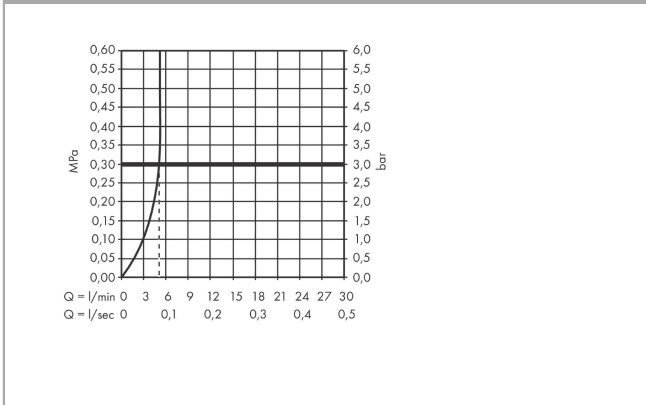

Product image

Scale drawing

Flowchart

Vernis Blend

Electronic basin mixer with temperature pre-adjustment battery operation

Finish: **Chrome** Art. no. : **71502000**

Exploded Drawing

Year of production: >05/21