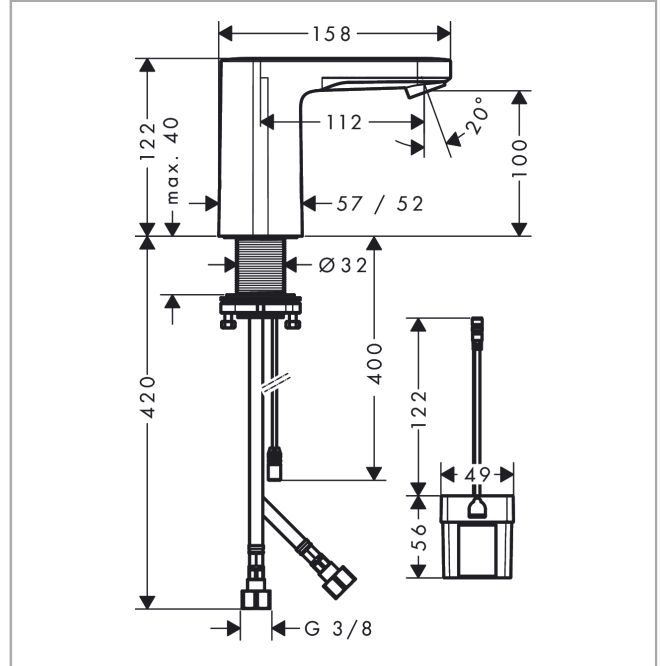

Product image

Scale drawing

Flowchart

Vernis Blend

Electronic basin mixer with temperature pre-adjustment battery operation

Finish: **Chrome** Art. no. : **71502000**

Exploded Drawing

Year of production: >05/21