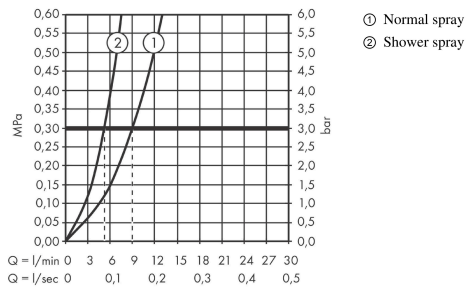

AXOR Montreux
Single lever kitchen mixer 180 with pull-out spray
Finish: **Chrome** Article Number: **16581000**

Flowchart