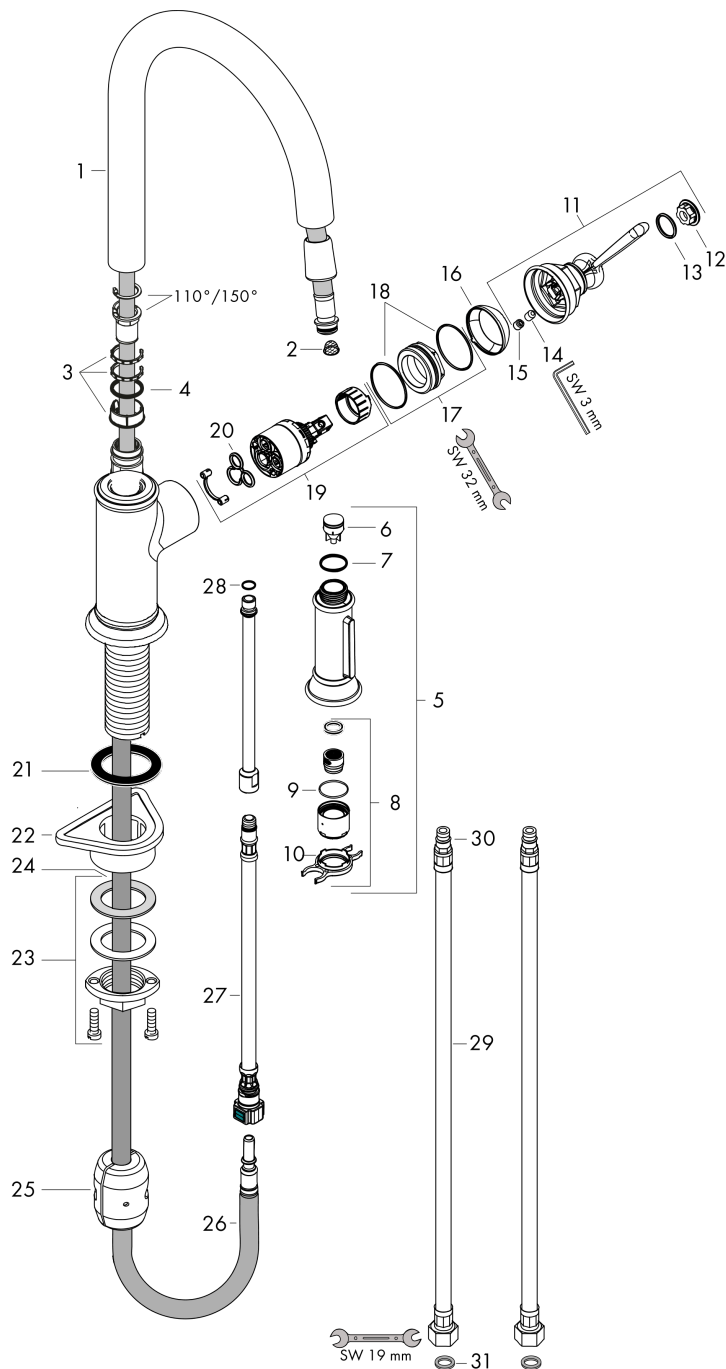

**AXOR Montreux**  
**Single lever kitchen mixer 180 with pull-out spray**  
 Finish: **Chrome** Article Number: **16581000**

**product features**

- ComfortZone 180
- swivel range adjustable in 2 steps to 110° or 150°
- shower spray, laminar spray
- lockable shower spray, spray returns through pressing spray diverter
- MagFit magnetic shower support
- quick connect hose
- connection dimension: DN15
- maximum flow rate at 3 bar: 9 l/min
- ceramic cartridge
- connection type: G 3/8 connections
- temperature limitation adjustable
- integrated non-return valve
- suitable for continuous flow water heaters
- extension length up to 50 cm

## Flowchart

**AXOR Montreux**  
**Single lever kitchen mixer 180 with pull-out spray**  
 Finish: **Chrome** Article Number: **16581000**

## Exploded Drawing

Year of production: >01/18

**AXOR Montreux**  
**Single lever kitchen mixer 180 with pull-out spray**  
 Finish: **Chrome** Article Number: **16581000**

## Spare part list

Year of production: >01/18

Pos.		Article Number	PC	PU
1	spout cpl.	92972000	15	1
2	filter	97735000	1	1
3	set of lever collars	98365000	3	1
4	O-ring 21x2,5	98211000	1	1
5	handspray	92967000	16	1
6	set of non return valves DW 15	97350000	6	1
7	O-ring 18x1,5	98231000	1	1
8	aerator laminar M22x1 (15 l/min)	95909000	10	1
9	O-ring 20x1	98140000	1	1
10	service tool	95910000	3	1
11	handle	92963000	11	1
12	cover cap	92964000	6	1
13	O-ring 16x2	98133000	1	1
14	hollow set screw M6x8	98444000	1	1
15	screw cover	96762000	1	1
16	flange	92965000	8	1
17	nut	92966000	9	1
18	O-ring 33x1,5	98164000	1	1
19	cartridge, assy	92730000	11	1
20	seal	95008000	3	1
21	seal	92582000	1	1
22	support	97523000	2	1
23	fixing set (Ø 34)	95049000	5	1
24	lever collar	97548000	1	1
25	weight	92500000	9	1
26	hose 1,50 m	95507000	12	1
27	connection hose 600 mm M10x1	95561000	7	1
28	O-ring 8x1,75	97827000	1	1
29	connection hose 900 mm M8x0,75 G3/8	98758000	8	1
30	O-ring 7x1,5	98422000	1	1
31	sealing set	95581000	2	1