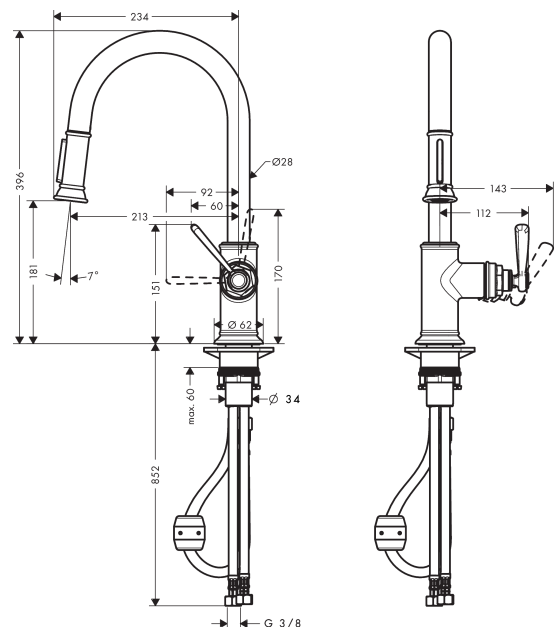

**AXOR Montreux**  
**Single lever kitchen mixer 180 with pull-out spray**  
 Finish: **Chrome** Article Number: **16581000**

**product features**

- ComfortZone 180
- swivel range adjustable in 2 steps to 110° or 150°
- shower spray, laminar spray
- lockable shower spray, spray returns through pressing spray diverter
- MagFit magnetic shower support
- quick connect hose
- connection dimension: DN15
- maximum flow rate at 3 bar: 9 l/min
- ceramic cartridge
- connection type: G 3/8 connections
- temperature limitation adjustable
- integrated non-return valve
- suitable for continuous flow water heaters
- extension length up to 50 cm

**Technology**

**Product image**

**Scale drawing**

**AXOR Montreux**  
**Single lever kitchen mixer 180 with pull-out spray**  
 Finish: **Chrome** Article Number: **16581000**

## Exploded Drawing

Year of production: >01/18

**AXOR Montreux**  
**Single lever kitchen mixer 180 with pull-out spray**  
 Finish: **Chrome** Article Number: **16581000**