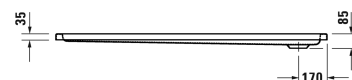

D-Code Shower tray # 720264000000000 / 720264000000001

|< 1600 mm >|

Shower tray	Dimension	Weight	Order number
rectangle, sanitary acrylic, 85 mm			
Colors			
00 White Alpin			
Variant			
Shower tray	1600 x 800 mm	25.500 kilogram	720264000000000
Shower tray with Antislip	1600 x 800 mm	25.500 kilogram	720264000000001
Accessory for shower trays			
Noise reduction set for acrylic shower trays Contents: noise reduction shower tray anchors, noise protection shower tray feet, bitumen pads, rubber profile # 790126			791369
Outlet drain horizontal outlet, chrome			791260
Support frame with length \geq 1500 mm			790158
Rubber profile for noise reduction, length: 3300 mm, Width: 70 mm			790126
Bathtub anchors for mounting and support of D-Code/D-Neo/Duravit No.1 bathtubs and D-Code shower trays, 3 pieces			790125

All drawings contain the necessary measurements which are subject to standard tolerances. They are stated in mm and are non-binding. Exact measurements, in particular for customised installation scenarios, can only be taken from the finished piece.