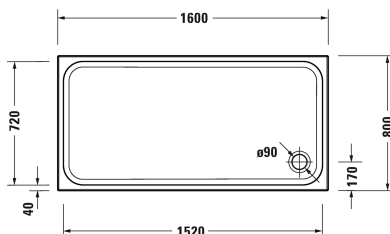

D-Code Shower tray # 720264000000000 / 720264000000001

|< 1600 mm >|

Shower tray	Dimension	Weight	Order number
rectangle, sanitary acrylic, 85 mm			
Colors			
00 White Alpin			
Variant			
Shower tray	1600 x 800 mm	25.500 kilogram	720264000000000
Shower tray with Antislip	1600 x 800 mm	25.500 kilogram	720264000000001
Accessory for shower trays			
Noise reduction set for acrylic shower trays Contents: noise reduction shower tray anchors, noise protection shower tray feet, bitumen pads, rubber profile # 790126			791369
Outlet drain horizontal outlet, chrome			791260
Support frame with length \geq 1500 mm			790158
Rubber profile for noise reduction, length: 3300 mm, Width: 70 mm			790126
Bathtub anchors for mounting and support of D-Code/D-Neo/Duravit No.1 bathtubs and D-Code shower trays, 3 pieces			790125

All drawings contain the necessary measurements which are subject to standard tolerances. They are stated in mm and are non-binding. Exact measurements, in particular for customised installation scenarios, can only be taken from the finished piece.