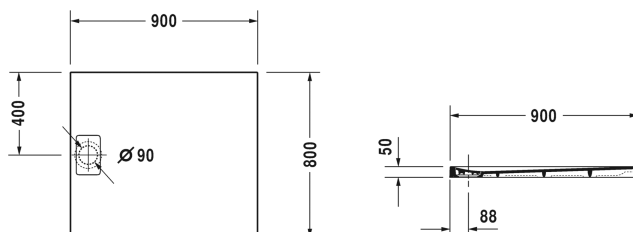

**Stonetto Shower tray** # 720145180000000 / 720145380000000  
/ 720145680000000

|< 900 mm >|

Shower tray	Dimension	Weight	Order number
rectangle, DuroCast® UltraResist, 50 mm			
<b>Colors</b>			
18 Concrete 38 White 68 Anthracite			
<b>Variant</b>			
Shower tray	900 x 800 mm	24.000 kilogram	720145180000000
Shower tray	900 x 800 mm	24.000 kilogram	720145380000000
Shower tray	900 x 800 mm	24.000 kilogram	720145680000000
<b>Accessory for shower trays</b>			
Formwork board ****			792805
Noise reduction set for flush-fitted shower trays ***			791372
Waterproofing set for flush fitted installation			792803
Outlet drain vertical outlet			790269
Outlet drain horizontal outlet			790263
Outlet drain for Stonetto shower trays, horizontal outlet, for installation with support frame or support, **			791243
Rubber profile for noise reduction, length: 3300 mm, Width: 70 mm			790126
Shower tray feet suitable for increased installation height, *			790173
Support frame for Stonetto shower trays, for shower tray 900 x 800 mm			791100

*All drawings contain the necessary measurements which are subject to standard tolerances. They are stated in mm and are non-binding. Exact measurements, in particular for customised installation scenarios, can only be taken from the finished piece.*