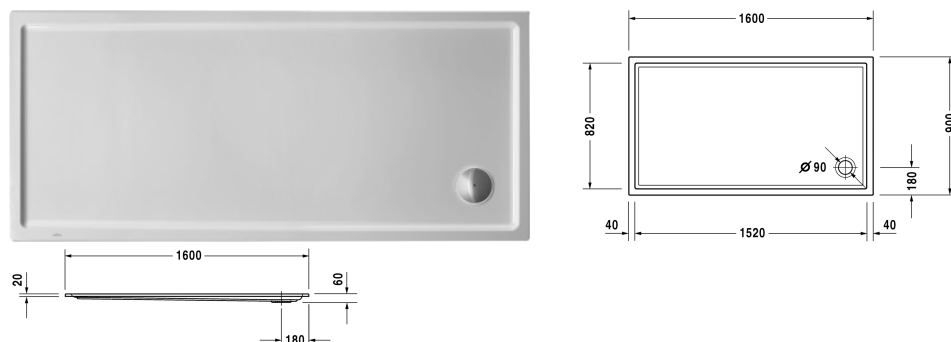

Starck tubs & showers Shower tray # 72013100000000 /
72013100000001

|< 1600 mm >|

Shower tray	Dimension	Weight	Order number
rectangle, sanitary acrylic, 60 mm			
Colors			
00 White Alpin			
Variant			
Shower tray	1600 x 900 mm	30.500 kilogram	720131000000000
Shower tray with Antislip	1600 x 900 mm	30.500 kilogram	720131000000001
Accessory for shower trays			
Noise reduction set for acrylic shower trays Contents: noise reduction shower tray anchors, noise protection shower tray feet, bitumen pads, rubber profile # 790126			791369
Outlet drain vertical outlet			790269
Outlet drain horizontal outlet			790263
Rubber profile for noise reduction, length: 3300 mm, Width: 70 mm			790126
Bathtub anchors for mounting and support of bathtubs and shower trays, 3 pieces			790103
Support frame with length \geq 1500 mm			790105

All drawings contain the necessary measurements which are subject to standard tolerances. They are stated in mm and are non-binding. Exact measurements, in particular for customised installation scenarios, can only be taken from the finished piece.