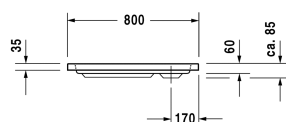

D-Code Shower tray # 720101000000000 / 720101000000001

|< 800 mm >|

Shower tray	Dimension	Weight	Order number
square, sanitary acrylic, 85 mm			
Colors			
00 White Alpin			
Variant			
Shower tray	800 x 800 mm	11.000 kilogram	720101000000000
Shower tray with Antislip	800 x 800 mm	11.000 kilogram	720101000000001
Accessory for shower trays			
Noise reduction set for acrylic shower trays Contents: noise reduction shower tray anchors, noise protection shower tray feet, bitumen pads, rubber profile # 790126			791369
Outlet drain horizontal outlet, chrome			791260
Support frame for shower trays with length \leq 1000 mm			790129
Rubber profile for noise reduction, length: 3300 mm, Width: 70 mm			790126
Bathtub anchors for mounting and support of D-Code/D-Neo/Duravit No.1 bathtubs and D-Code shower trays, 3 pieces			790125

All drawings contain the necessary measurements which are subject to standard tolerances. They are stated in mm and are non-binding. Exact measurements, in particular for customised installation scenarios, can only be taken from the finished piece.