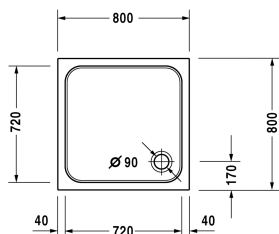

D-Code Shower tray # 720101000000000 / 720101000000001

|< 800 mm >|

Shower tray	Dimension	Weight	Order number
square, sanitary acrylic, 85 mm			
Colors			
00 White Alpin			
Variant			
Shower tray	800 x 800 mm	11.000 kilogram	720101000000000
Shower tray with Antislip	800 x 800 mm	11.000 kilogram	720101000000001
Accessory for shower trays			
Noise reduction set for acrylic shower trays Contents: noise reduction shower tray anchors, noise protection shower tray feet, bitumen pads, rubber profile # 790126			791369
Outlet drain horizontal outlet, chrome			791260
Support frame for shower trays with length \leq 1000 mm			790129
Rubber profile for noise reduction, length: 3300 mm, Width: 70 mm			790126
Bathtub anchors for mounting and support of D-Code/D-Neo/Duravit No.1 bathtubs and D-Code shower trays, 3 pieces			790125

All drawings contain the necessary measurements which are subject to standard tolerances. They are stated in mm and are non-binding. Exact measurements, in particular for customised installation scenarios, can only be taken from the finished piece.