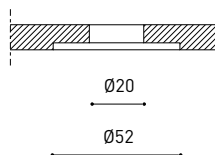

PRODUCT

Model	Trimless Tool D20 X D52 MM
Reference	A478-00-01
Category	Accessories