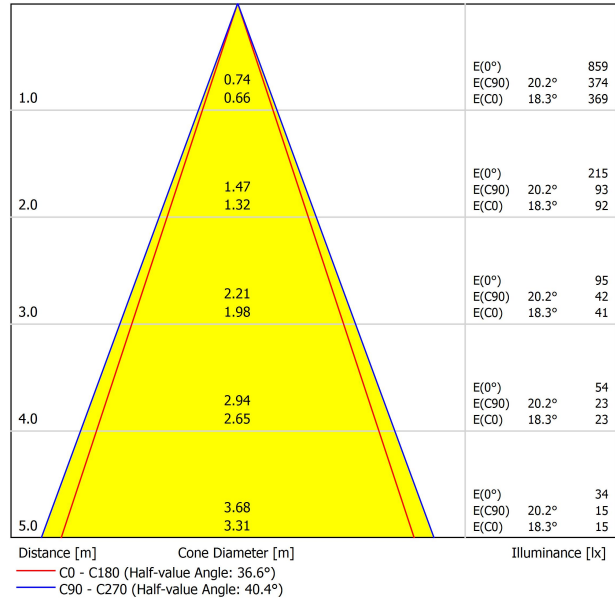

CONICAL DIAGRAM