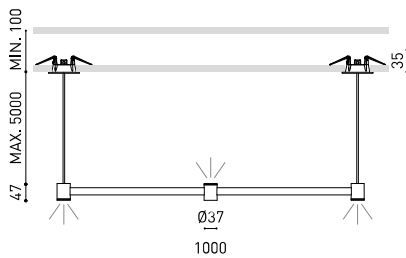

DIMENSIONS

ACCESSORIES

AWARDS

PRODUCT

Name	ART DIRECT & INDIRECT DIM DALI 2700K BG
Reference	A3430020BG
Color	Brushed Gold - Other colours, please consult
Base Finishing	Textured white
RAL	Paint of metallic nanoparticles
Category	SUSPENSION

LIGHT SOURCE

Type	LED
Gross luminous flux	570 lm
Colour temperature	2700 K - Other K, please consult
Chromatic stability	MacAdam Step 3
Colour Rendering Index	CRI>90
Power	6,3 W
Current	700 mA
Efficacy	90 lm/W
LED lifespan	L90B10 >102.000h

LIGHTING FIXTURE | PHOTOMETRIC DATA

Lighting efficiency	92%
Light beam angle	38°

LIGHTING FIXTURE | ELECTRICAL DATA

Driver	Included
Power values of the system	7,68 W
Voltage	220V/240V
Frecuency	50/60 Hz
Dimming	DALI - Other DIM, please consult
Electrical insulation class	□

OTHER DATA

Sealing	IP20
Wireless control	Please Consult
Recess measurements	2 x Ø50 mm
Cord length	Max. 5 m
Fast adjustment tensiomer	No
Weight	1445 g
Packaged weight	1980 g
Packaging dimensions	Ø105 x 1080 mm
Units per package	1
Materials	Brass / Acrylonitrile Butadiene Styrene + Polycarbonate

Art is a minimalist and rational suspended luminary that allows an ambitious range of composition possibilities. Individually, it transmits a sober look, but when combined – in an ordered or anarchic way – it is revealed as a sculptural piece of Art. This luminary can offer ambient lighting in any kind of actual interior design project. Its versatility makes possible both, - a discreet lighting over a table or an artistic composition to smoothly light up vertical opened spaces.