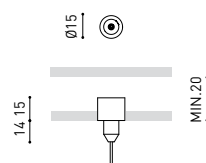

OTHER DATA

Sealing	IP20
Wireless control	Please Consult
Recess measurements	2 x Ø50 mm
Cord length	Max. 5 m
Fast adjustment tensiomer	No
Weight	1445 g
Packaged weight	1980 g
Packaging dimensions	Ø105 x 1080 mm
Units per package	1
Materials	Brass / Acrylonitrile Butadiene Styrene + Polycarbonate

POLAR DIAGRAM

CONICAL DIAGRAM

PRODUCT	
Model	Unipolar Trimless
Reference	A023-00-04- W N
Colour	W <input type="checkbox"/> RAL 9016 N <input type="checkbox"/> RAL 9005
Category	Accessories

2 Pcs. needed

DIMENSIONAL DRAWING