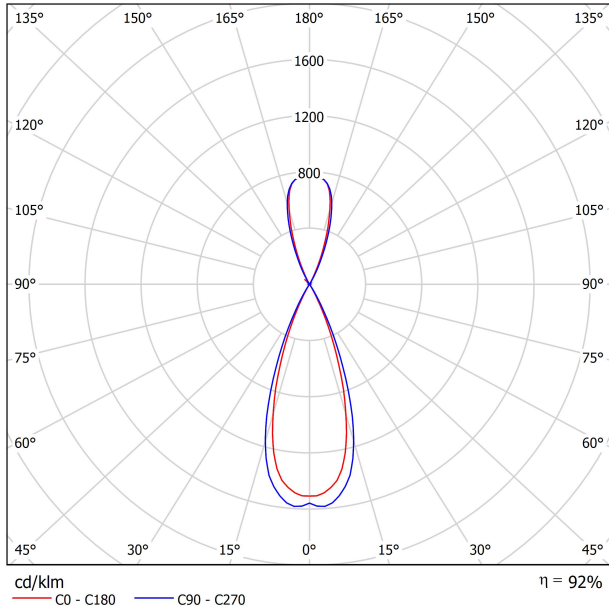

POLAR DIAGRAM