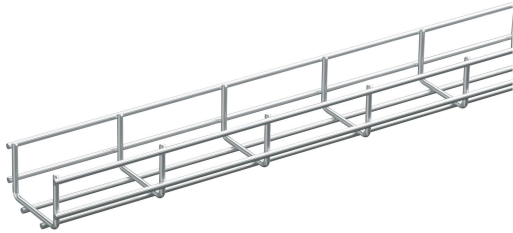

Mesh tray 75/55x4 2.5m HDG

Reference 1149200

Activity	Cable support systems
Product family	Mesh trays
Brand	Defem
Range	Defem

Commercial and Web

Short description	Mesh tray 75/55x4 2.5m HDG
Medium description	Defem - mesh tray - U-shape - 75/55 - wire dia 4 mm - 2.5 m - steel hot-dip galvanized
Keyword	1149200, Mesh Trays Wibe-Group
Length	2500
Width	75
Height	55
Material	Steel
Material type or surface treatment	Hot-dip galvanized
Corrosion class	C1; C2; C3; C4

Base

Activity	Cable support systems
Product family	Mesh trays
Brand	Defem
Range	Defem
GTIN	7332227012003

ETIM (EC000853-Mesh cable tray)

Profile shape (EF005179)	U-shape
Height (EF000040)	55 mm
Width (EF000008)	75 mm
Wire diameter (EF004603)	4 mm
Length (EF001438)	2500 mm
Useful cross section (EF005140)	3245 mm ²
Model (EF000010)	Without connector

Screwless connector (EF008184)	No
Integrated partition (EF004799)	None
Wide span model (EF006397)	No
Suitable for circuit integrity (EF007806)	No
Material (EF002169)	Steel
Material quality (EF001257)	Other
Surface protection (EF000139)	Hot-dip galvanized
Colour (EF000007)	Other
Max. safe working load according to IEC 61537 (EF016305)	* N/m
Span between supports according to IEC 61537 (EF015363)	* mm
Load test type according to IEC 61537 (EF015362)	*
Weight (EF000167)	0.82 kg/m