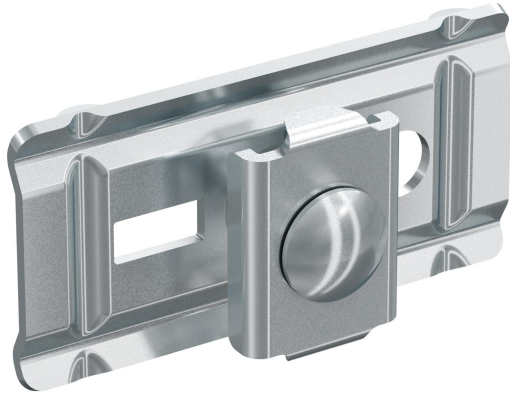

# Joining set B52 HDG

Reference 1149253

Activity  
Product family  
Brand  
Range

Cable support systems  
Mesh trays  
Defem  
Defem

## Commercial and Web

Short description	Joining set B52 HDG
Medium description	Defem - joining set B52 - steel hot-dip galvanized
Keyword	1149253, Defem Mesh Trays
Material	Steel
Material type or surface treatment	Hot-dip galvanized
Corrosion class	C1; C2; C3; C4

## Base

Activity	Cable support systems
Product family	Mesh trays
Brand	Defem
Range	Defem
GTIN	7332227012539

## ETIM (EC002413-Connector for cable support system)

Model (EF000010)	Longitudinal joint
Hinged joint horizontal (EF006392)	No
Hinged joint vertical (EF006393)	No
Type of connection (EF000064)	Screw connector
Suitable for wire mesh tray (EF005163)	Yes
Suitable for cable ladder (EF005165)	No
Suitable for cable tray (EF005166)	No