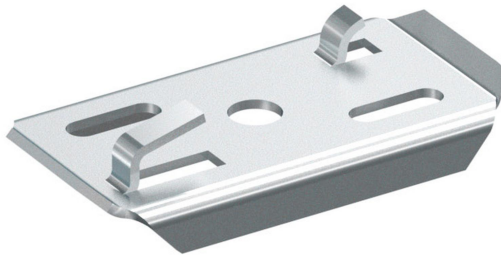

# Support hook B39/120-220 EG

Reference 1149117

Activity	Cable support systems
Product family	Support system
Brand	Defem
Range	Defem

## Commercial and Web

Short description	Support hook B39/120-220 EG
Medium description	Defem - support hook B39/120-220 - steel electro-galvanized
Keyword	1149117, Defem Mesh Trays
Material	Steel
Material type or surface treatment	Electro-galvanized
Corrosion class	C1

## ETIM (EC000022-Bracket for cable support system)

Length (EF001438)	95 mm
Width (EF000008)	49 mm
Height (EF000040)	25 mm
Suitable for cable management system width (EF008339)	120-220 mm
Model (EF000010)	Clamping console
Angle (EF005434)	* °
Load bearing capacity (EF002918)	* kN
Suitable for circuit integrity (EF007806)	No