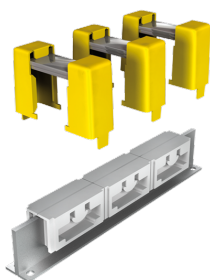

PRODUCT-DETAILS

**6309.0018.0**

**KSSM-S 1200 Busbar bridge**

**General Information**

Global Commercial Alias	6309.0018.0
Extended Product Type	KSSM-S 1200
Product ID	2CGX063090018
EAN	7331980015887
Catalog Description	KSSM-S 1200 Busbar bridge
Long Description	Busbar bridges incl. Busbar supports for current transformer