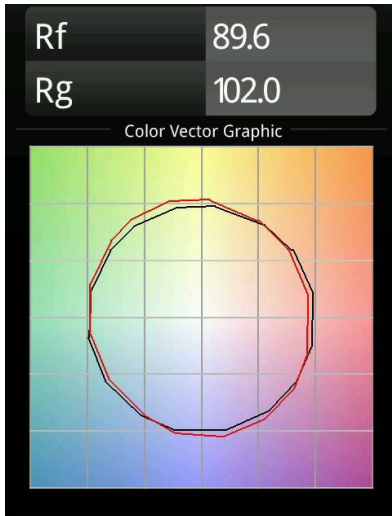

TM30 & CRI diagram