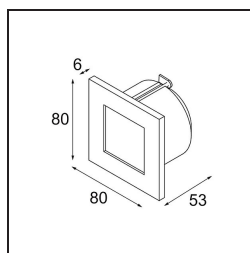

Date
Customer
Project
Type

Doze Square Wall Recessed 80x80 1x LED 2700K Trailing Edge White Structure

Specifications

Material	12330109
Light Source Type	LED
LED Type	ACRICHE
LED technology	LED PCB
CRI	Min. 90
Colour Temperature	2700K
Lifetime	L80B20 @50,000 Hours
Lamp Included	Yes
Number of Light Sources	1
Binning (SDCM)	3
Light Direction	Down
Optic	Reflector
Input Voltage	230V
Luminaire power (W)	47.0
Electrical Class	I
IP Rating	20
Glow wire rating (°C)	960
Dimming Protocol	Trailing Edge
Indoor/Outdoor	Indoor
Application	Wall
Mounting	Recessed
Cut-out size (mm)	ø68
Mounting depth (mm)	47.0
Adjustability	Not Applicable
Distance to Lighted Object (m)	0,1
Primary Colour & Primary Finish	White, Structure
Gross weight (g)	230.0
Delivered lumens (lm)	194
Efficacy (lm/W)	43
Glare rating	27

Doze Square is a luminaire perfect for showing the way along a hallway or staircase, in style. A stout rim in white or black and a polycarbonate diffuser make its designs simple, yet effective. What's also great about it, is that Doze Square fits into a standard electrical junction box (included), found in most modern buildings. A performant alternative for a standard recessed spot.