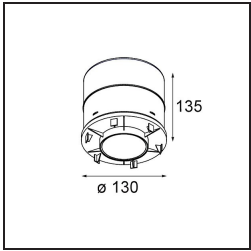

Installation Accessories

12339930 Conbox $\varnothing 130 \times 135$

Choose a required accessory