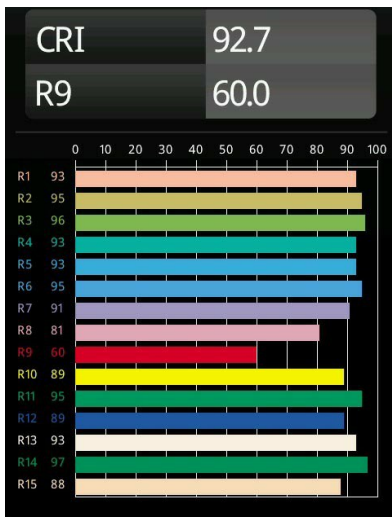

TM30 & CRI diagram