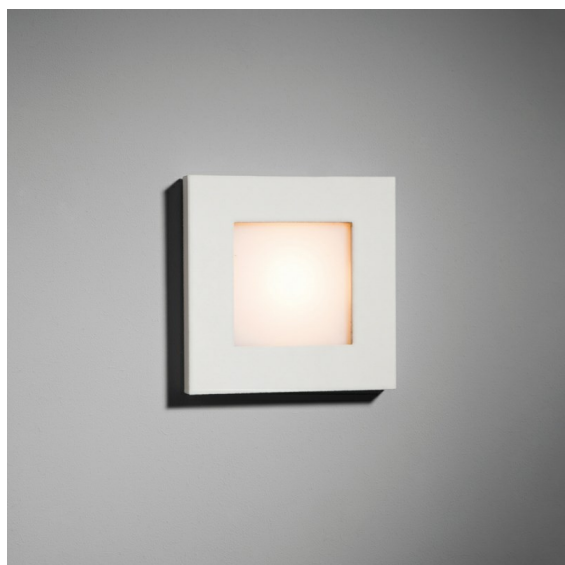

Date
Customer
Project
Type

Doze Square Wall Recessed 80x80 1x LED 2700K Trailing Edge White Structure

Specifications

Material	12330109
Light Source Type	LED
LED Type	ACRICHE
LED technology	LED PCB
CRI	Min. 90
Colour Temperature	2700K
Lifetime	L80B20 @50,000 Hours
Lamp Included	Yes
Number of Light Sources	1
Binning (SDCM)	3
Light Direction	Down
Optic	Reflector
Input Voltage	230V
Luminaire power (W)	47.0
Electrical Class	I
IP Rating	20
Glow wire rating (°C)	960
Dimming Protocol	Trailing Edge
Indoor/Outdoor	Indoor
Application	Wall
Mounting	Recessed
Cut-out size (mm)	ø68
Mounting depth (mm)	47.0
Adjustability	Not Applicable
Distance to Lighted Object (m)	0,1
Primary Colour & Primary Finish	White, Structure
Gross weight (g)	230.0
Delivered lumens (lm)	194
Efficacy (lm/W)	43
Glare rating	27

Doze Square is a luminaire perfect for showing the way along a hallway or staircase, in style. A stout rim in white or black and a polycarbonate diffuser make its designs simple, yet effective. What's also great about it, is that Doze Square fits into a standard electrical junction box (included), found in most modern buildings. A performant alternative for a standard recessed spot.