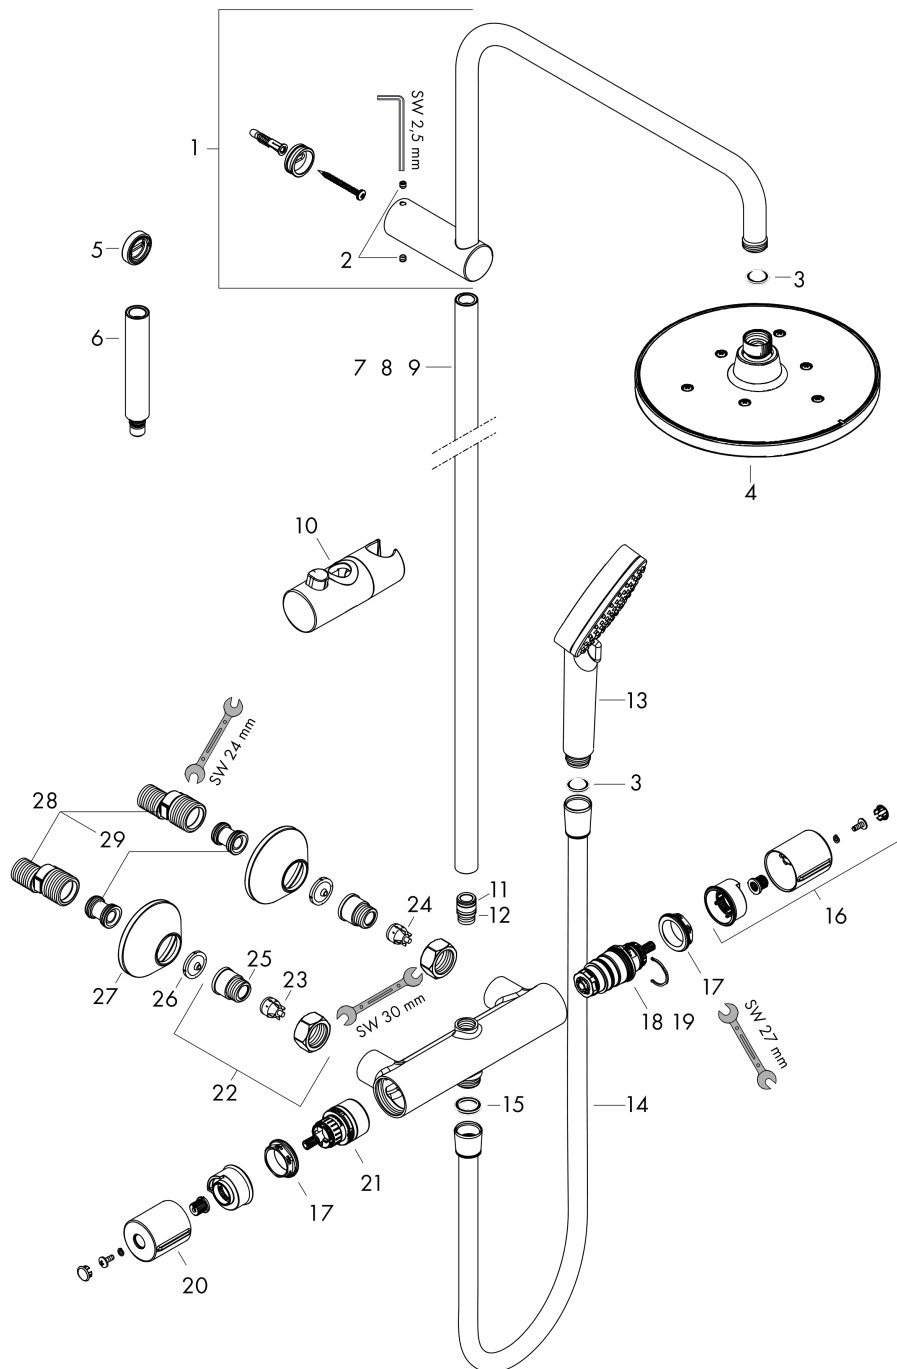

Vernis Blend

Showerpipe 200 1jet with thermostat

Surfaces: **Chrome** Article Number: **26276000**

Exploded Drawing

Year of production: >04/21

Vernis Blend

Showerpipe 200 1jet with thermostat

Surfaces: **Chrome** Article Number: **26276000**

Spare part list

Year of production: >04/21

Pos.	Description	Article Number	Price	PU
1	shower arm	93768000	€ 86,16	1
2	hollow set screw M5x5	98446000	€ 3,21	1
3	filter packing	94246000	€ 3,21	1
4	head shower	26271000	-	1
5	tile-matching-disk 7 mm	93813000	€ 13,92	1
6	extension 100 mm	94164000	€ 35,94	1
7	pipe 845 mm	93906000	€ 70,57	1
8	pipe 945 mm	93770000	€ 70,57	1
9	pipe 1145 mm	93907000	€ 70,57	1
10	support, assy	93729000	€ 28,20	1
11	O-ring 11x2	98127000	€ 3,21	1
12	O-ring 12x2	98214000	€ 3,21	1
13	handshower	26270000	-	1
14	shower hose Metaflex'C 1,60 m	28266000	-	1
15	seal	98058000	€ 3,21	1
16	handle for thermostat	93727000	€ 35,94	1
17	nut	98913000	€ 18,33	1
18	thermostat cartridge	98282000	€ 100,44	1
19	cartridge for exchanged connections	92373000	€ 249,90	1
20	handle	93731000	€ 28,20	1
21	shut off unit with selector	98283000	€ 70,57	1
22	connecting thread G½	93730000	€ 35,94	1
23	non return valve (pressure-resistant up to 2 MPa)	93136000	€ 28,20	1
24	non return valve	96737000	€ 28,20	1
25	O-ring 16x2	98133000	€ 3,21	1
26	filter packing	96922000	€ 8,45	1
27	escutcheon Ø 70 mm	93718000	€ 11,31	1
28	set of S-unions (±12 mm)	94140000	€ 44,63	1
29	noise reduction	96429000	€ 5,24	1