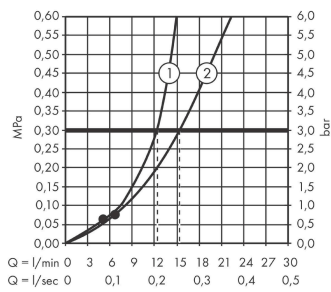

Vernis Blend

Showerpipe 200 1jet with thermostat

Surfaces: **Chrome** Article Number: **26276000**

Product image

Scale drawing

Flowchart